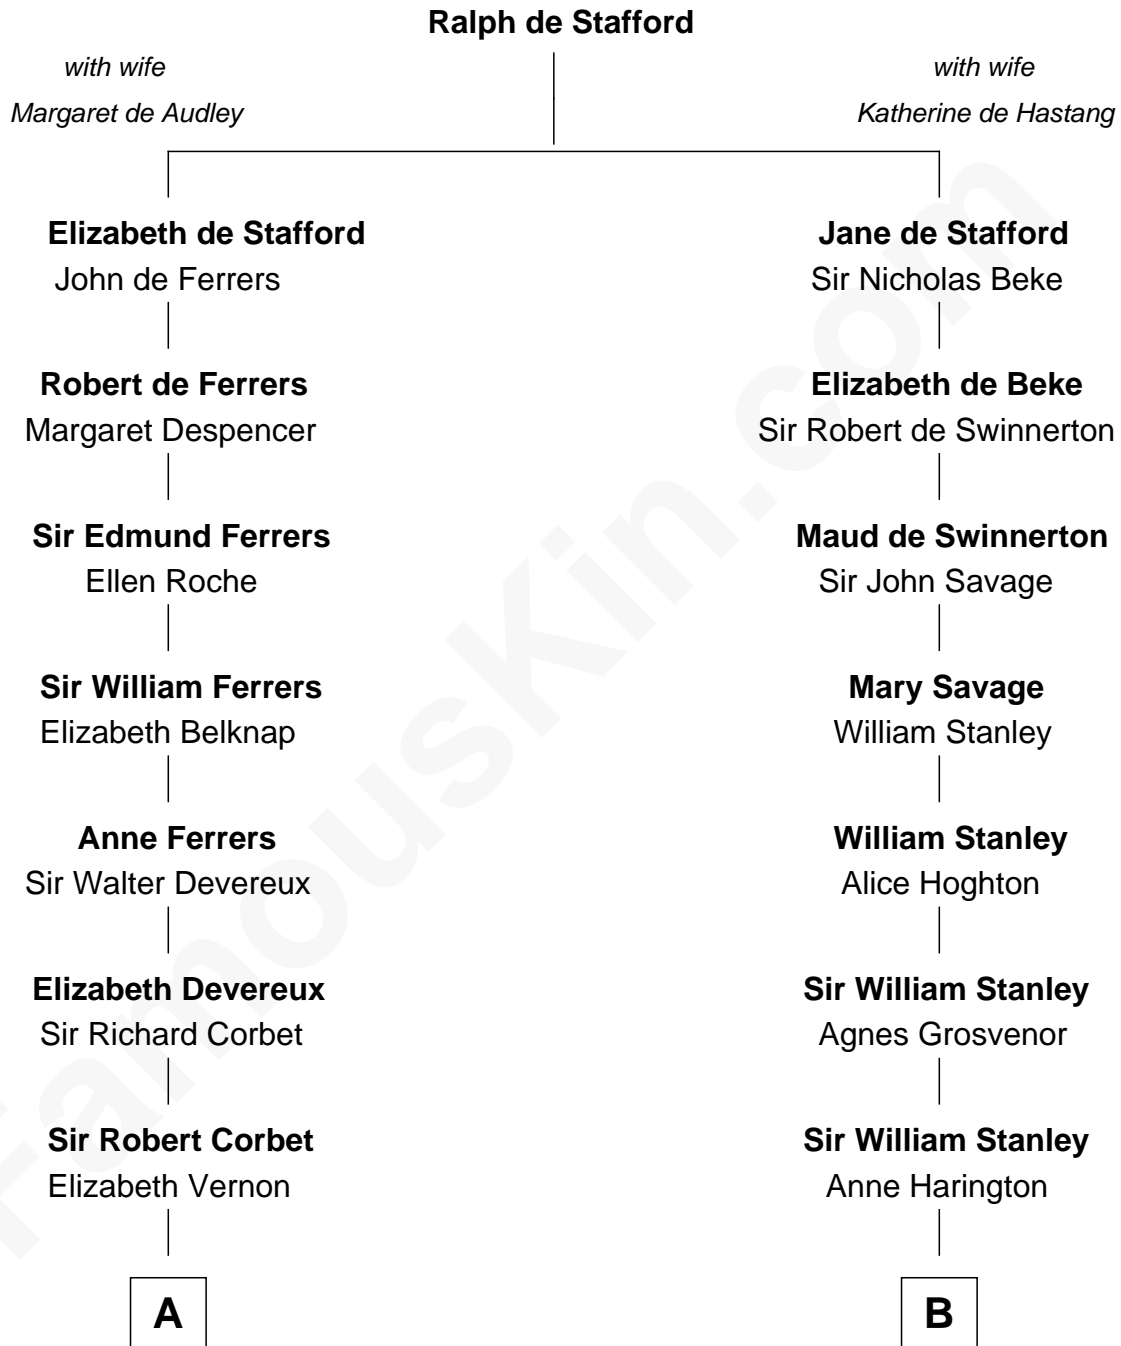

# FamousKin.com Relationship Chart of

**J.P. Morgan, Jr.**

*American Banker and Philanthropist*

**15th cousin 4 times removed of**

**General Robert E. Lee**

*Confederate Army - U.S. Civil War*

**C**

—  
**Charles F. Tracy**

Louisa Kirkland

—  
**Frances Louisa Tracy**

John Pierpont Morgan

—  
**J.P. Morgan, Jr.**

*American Banker and Philanthropist*

FamousKin.com