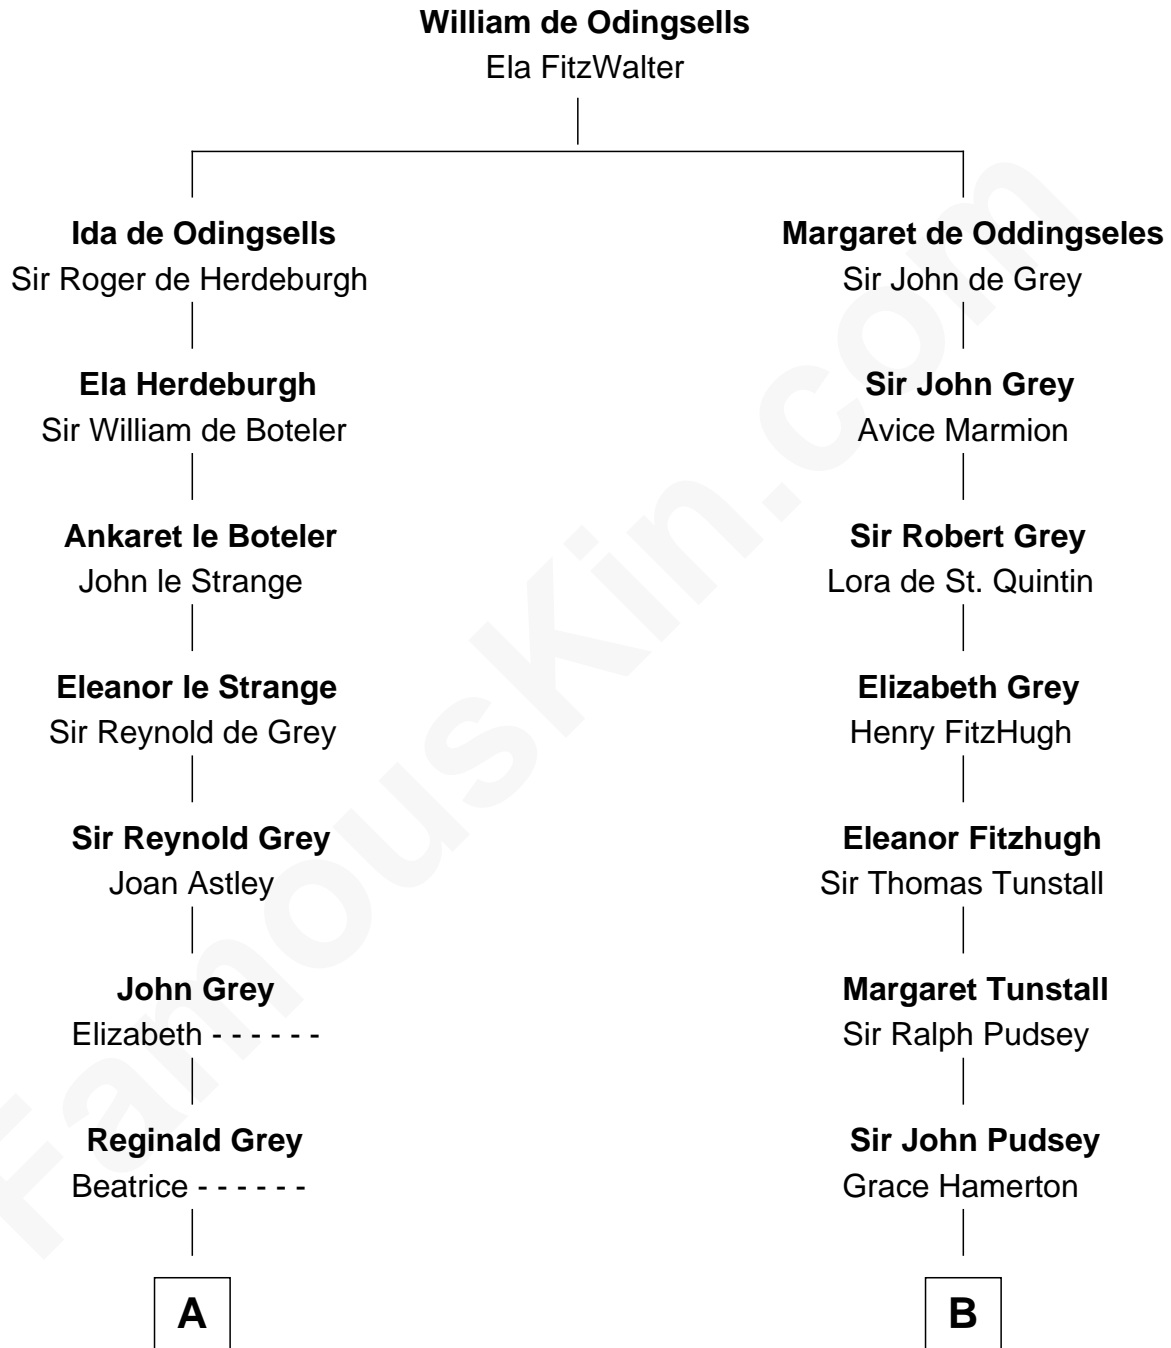

FamousKin.com Relationship Chart of

J.P. Morgan, Jr.

American Banker and Philanthropist

19th cousin 1 time removed of

General Robert E. Lee

Confederate Army - U.S. Civil War

C

Mary Sheldon Lord

John Pierpont

Juliet Pierpont

Junius Spencer Morgan

John Pierpont Morgan

Frances Louisa Tracy

J.P. Morgan, Jr.

American Banker and Philanthropist

D