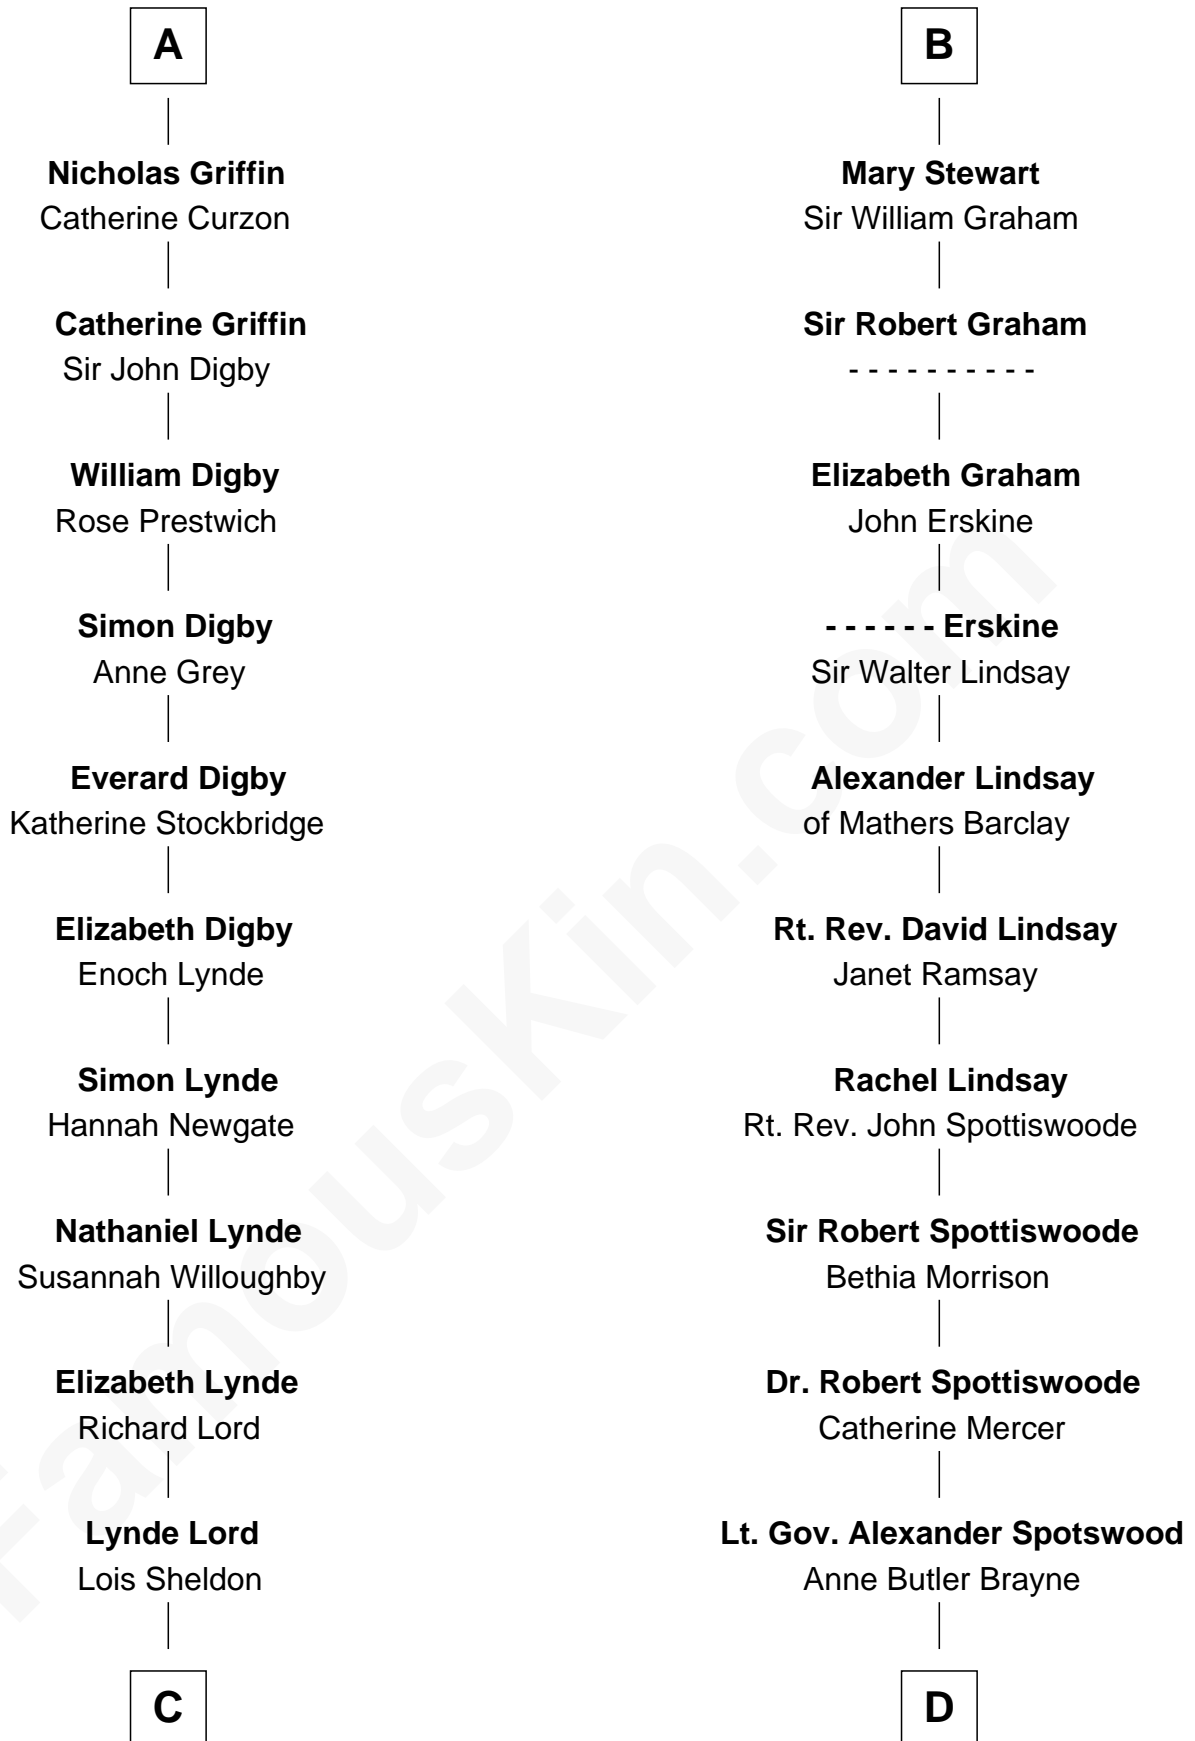

# FamousKin.com Relationship Chart of

**J.P. Morgan, Jr.**

*American Banker and Philanthropist*

20th cousin 1 time removed of

**General Robert E. Lee**

*Confederate Army - U.S. Civil War*

**David of Huntingdon**

Maud of Chester

**C**

**Lynde Lord**

Mary Lyman

**Mary Sheldon Lord**

John Pierpont

**Juliet Pierpont**

Junius Spencer Morgan