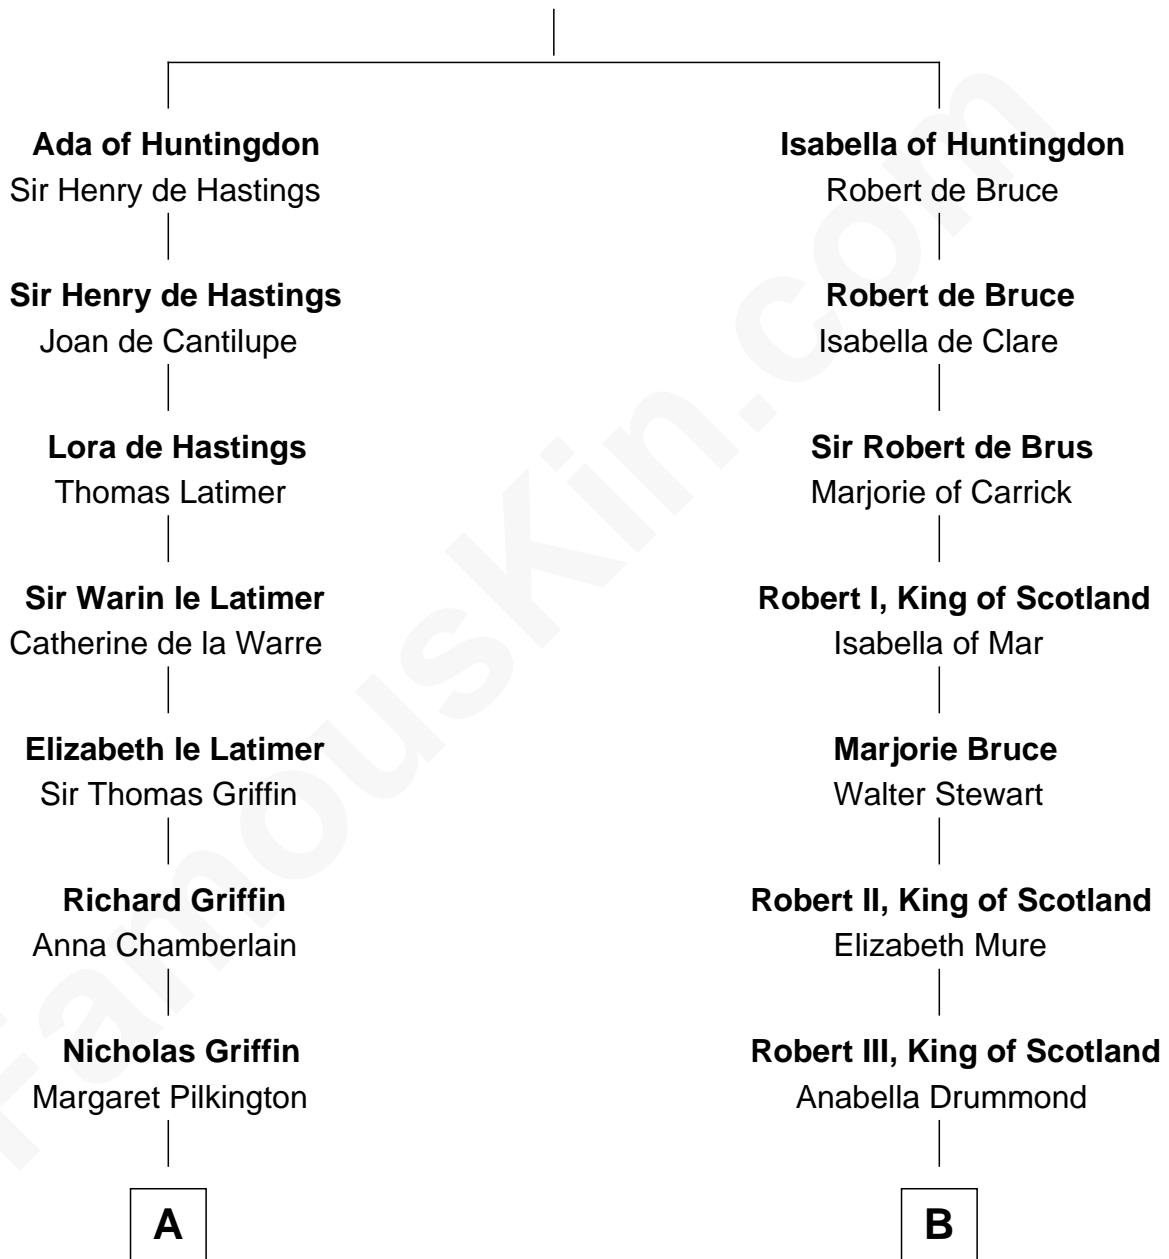

# FamousKin.com Relationship Chart of

**J.P. Morgan, Jr.**

*American Banker and Philanthropist*

20th cousin 1 time removed of

**General Robert E. Lee**

*Confederate Army - U.S. Civil War*

**David of Huntingdon**

Maud of Chester

**C**

**Lynde Lord**

Mary Lyman

**Mary Sheldon Lord**

John Pierpont

**Juliet Pierpont**

Junius Spencer Morgan