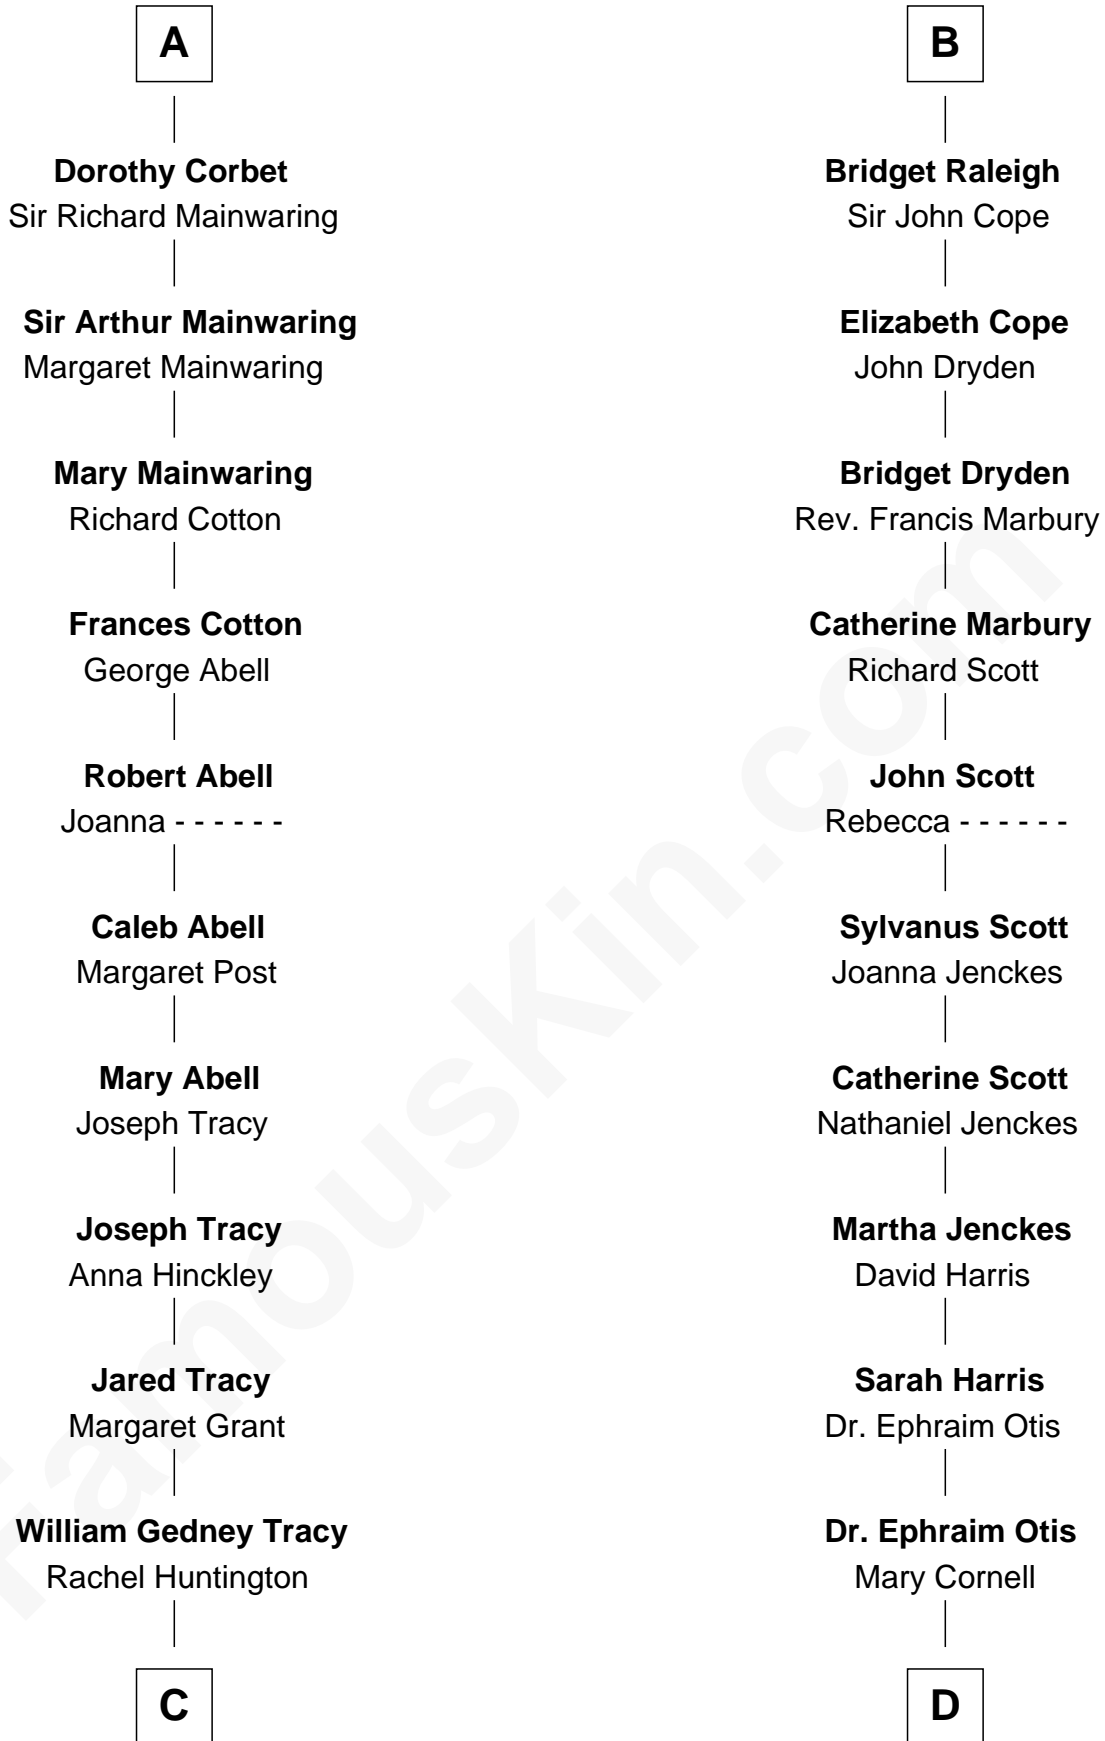

# FamousKin.com Relationship Chart of

**J.P. Morgan, Jr.**

*American Banker and Philanthropist*

19th cousin 1 time removed of

**Amelia Earhart**

*Aviation Pioneer*

**Edmund Fitzalan**

Alice de Warenne

**C**

**Charles F. Tracy**

Louisa Kirkland

**Frances Louisa Tracy**

John Pierpont Morgan

**J.P. Morgan, Jr.**

*American Banker and Philanthropist*

**D**

**Isaac Otis**

Caroline Abigail Curtis

**Alfred Gideon Otis**

Amelia Josephine Harres

**Amelia Otis**

Edwin Stanton Earhart

**Amelia Earhart**

*Aviation Pioneer*