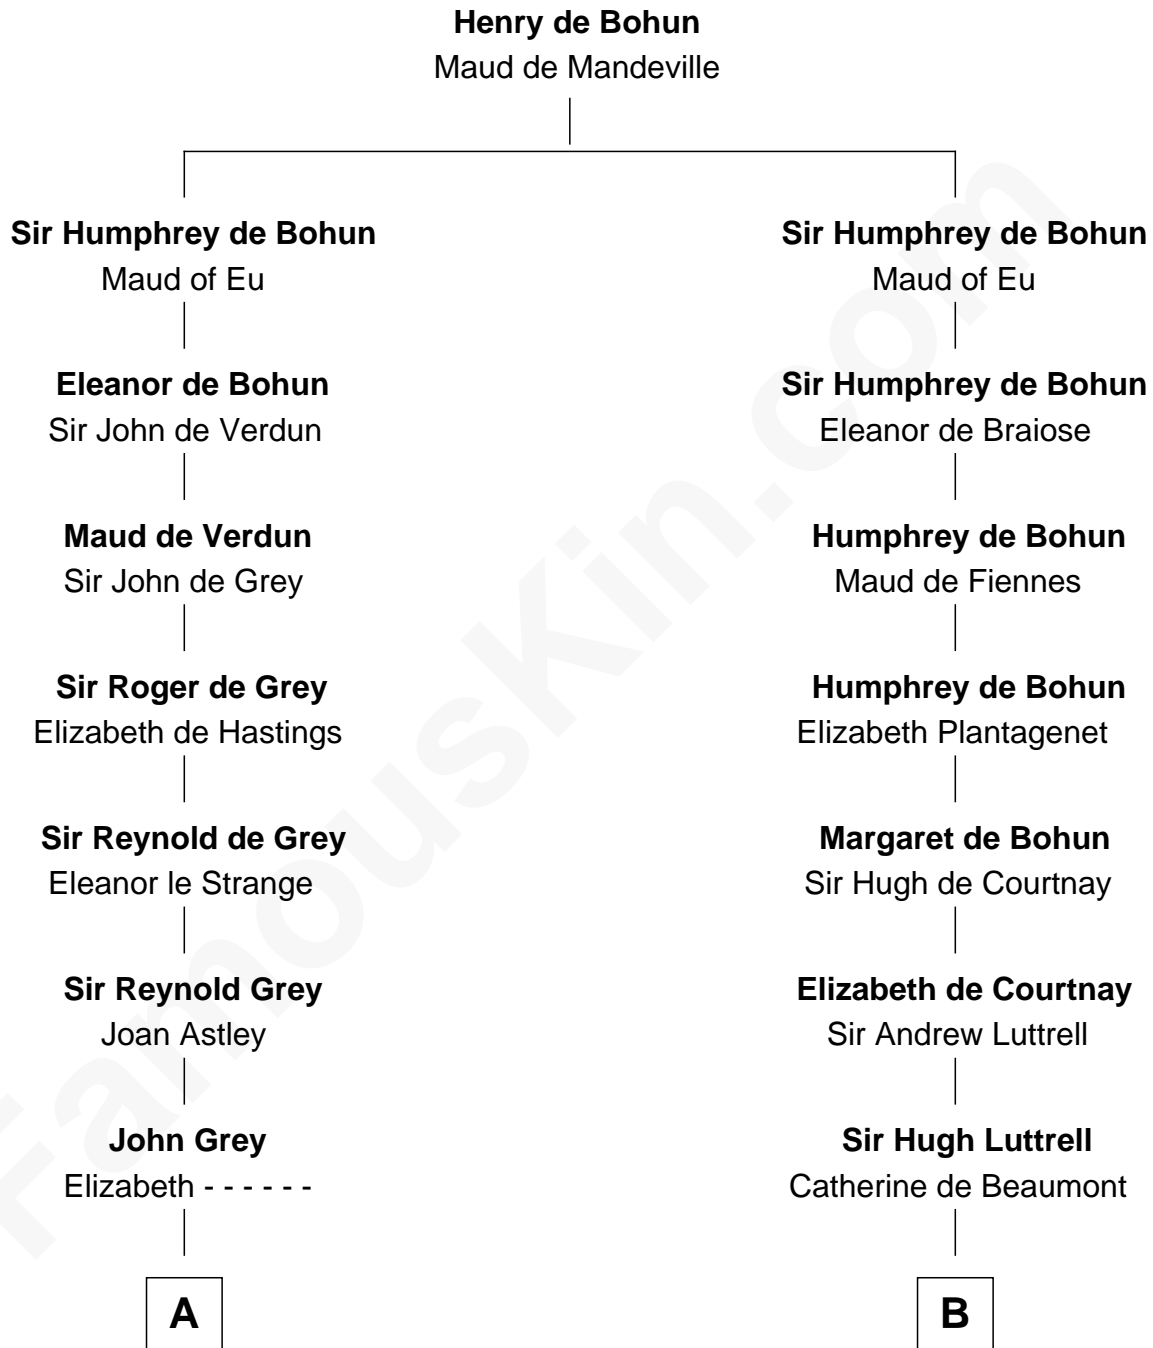

FamousKin.com Relationship Chart of

J.P. Morgan, Jr.

American Banker and Philanthropist

18th cousin 3 times removed of

William Henry Harrison

9th U.S. President

C

Lynde Lord
Mary Lyman

Mary Sheldon Lord
John Pierpont

Juliet Pierpont
Junius Spencer Morgan

John Pierpont Morgan
Frances Louisa Tracy

J.P. Morgan, Jr.
American Banker and Philanthropist

D

Benjamin Harrison
Elizabeth Bassett

William Henry Harrison
9th U.S. President