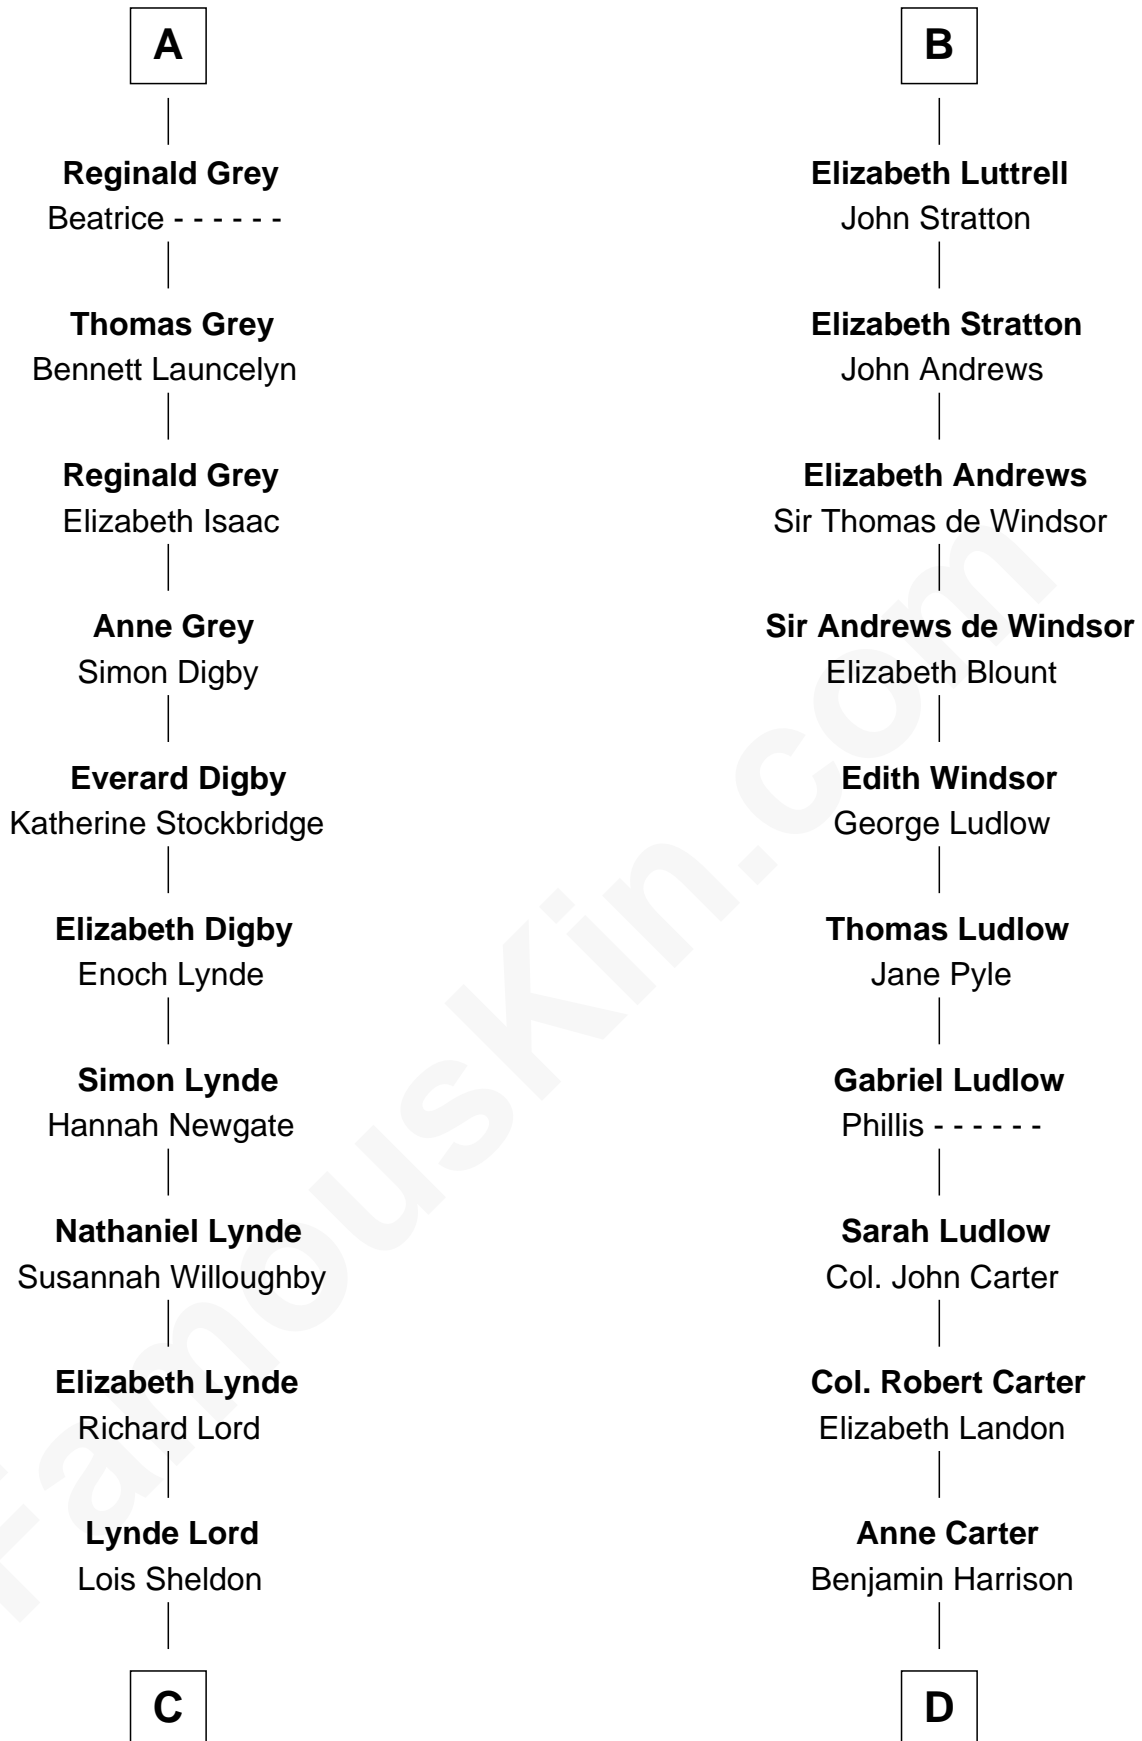

FamousKin.com Relationship Chart of

J.P. Morgan, Jr.

American Banker and Philanthropist

18th cousin 3 times removed of

William Henry Harrison

9th U.S. President

C

Lynde Lord
Mary Lyman

Mary Sheldon Lord
John Pierpont

Juliet Pierpont
Junius Spencer Morgan

John Pierpont Morgan
Frances Louisa Tracy

J.P. Morgan, Jr.
American Banker and Philanthropist

D

Benjamin Harrison
Elizabeth Bassett

William Henry Harrison
9th U.S. President