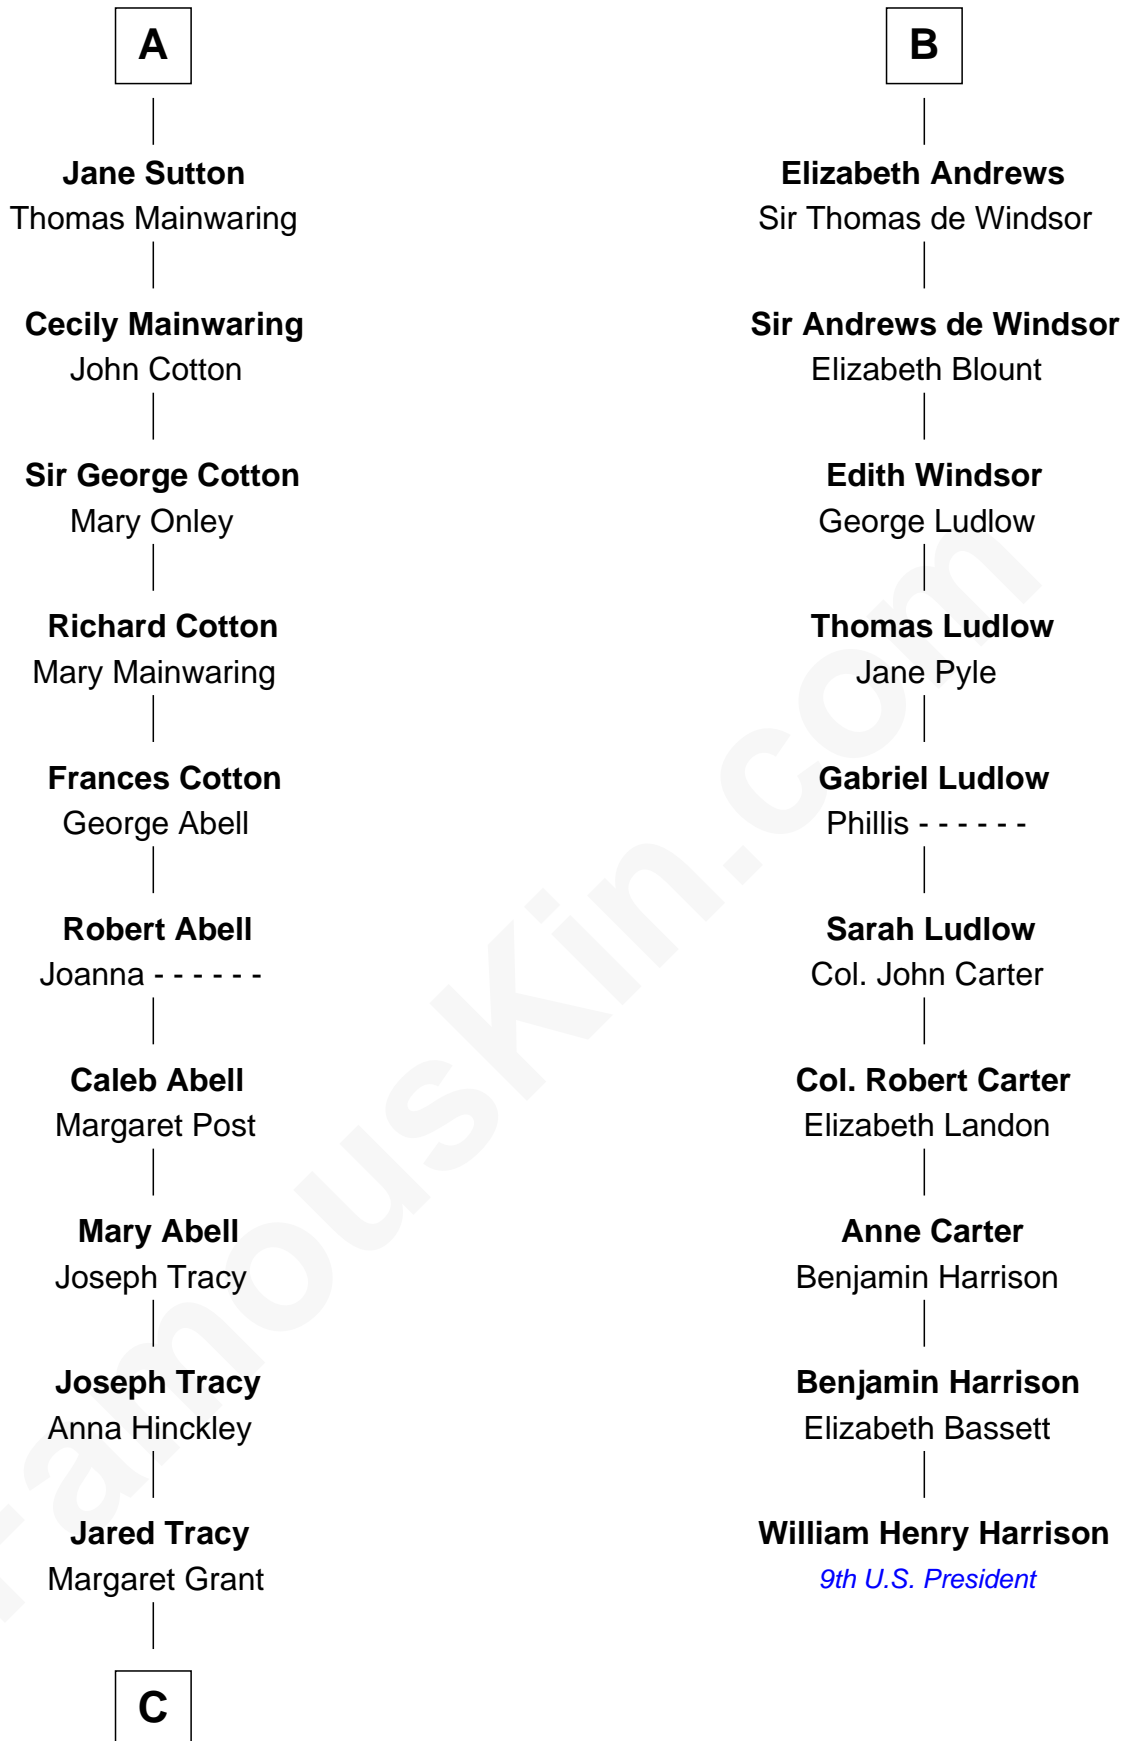

# FamousKin.com Relationship Chart of

**J.P. Morgan, Jr.**

*American Banker and Philanthropist*

16th cousin 4 times removed of

**William Henry Harrison**

*9th U.S. President*

**Sir Hugh le Despencer**

Aveline Basset

**Sir Hugh le Despencer**

Isabella de Beauchamp

**Sir Philip le Despencer**

Margaret de Goushill

**Sir Philip le Despencer**

Joan de Cobham

**Sir Philip le Despencer**

Elizabeth - - - - -

**Alice le Despenser**

Sir John Sutton

**Sir John Sutton**

Constance Blount

**Sir John Sutton**

Elizabeth Berkeley

**A**

**Eleanor le Despencer**

Catherine de Beaumont

**Elizabeth Luttrell**

John Stratton

**Elizabeth Stratton**

John Andrews

**B**

**C**

William Gedney Tracy