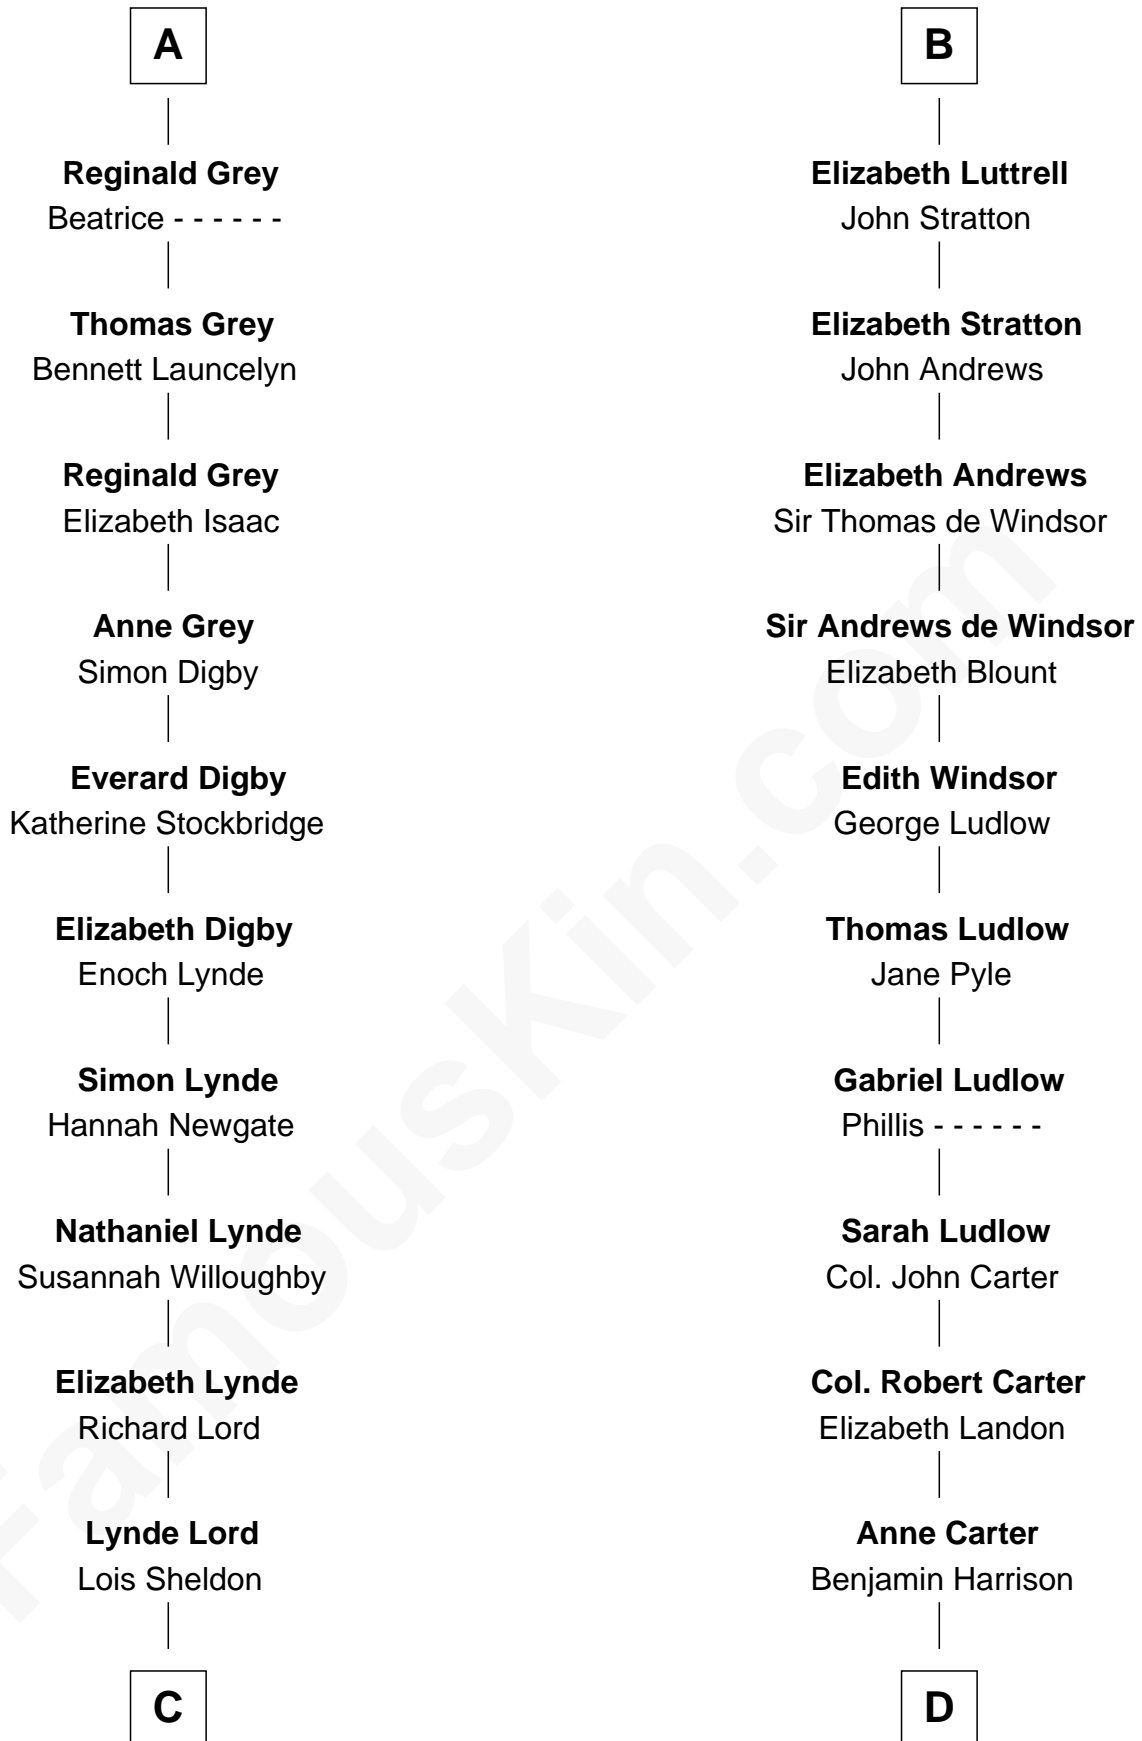

# FamousKin.com Relationship Chart of

**J.P. Morgan, Jr.**

*American Banker and Philanthropist*

20th cousin 1 time removed of

**Benjamin Harrison**

*23rd U.S. President*

**C**

**Lynde Lord**  
Mary Lyman

**Mary Sheldon Lord**  
John Pierpont

**Juliet Pierpont**  
Junius Spencer Morgan

**John Pierpont Morgan**  
Frances Louisa Tracy

**J.P. Morgan, Jr.**  
*American Banker and Philanthropist*

**D**

**Benjamin Harrison**  
Elizabeth Bassett

**Gen. William Henry Harrison**  
Anna Tuthill Symmes

**John Scott Harrison**  
Elizabeth Ramsey Irwin

**Benjamin Harrison**  
*23rd U.S. President*

FamousKin.com