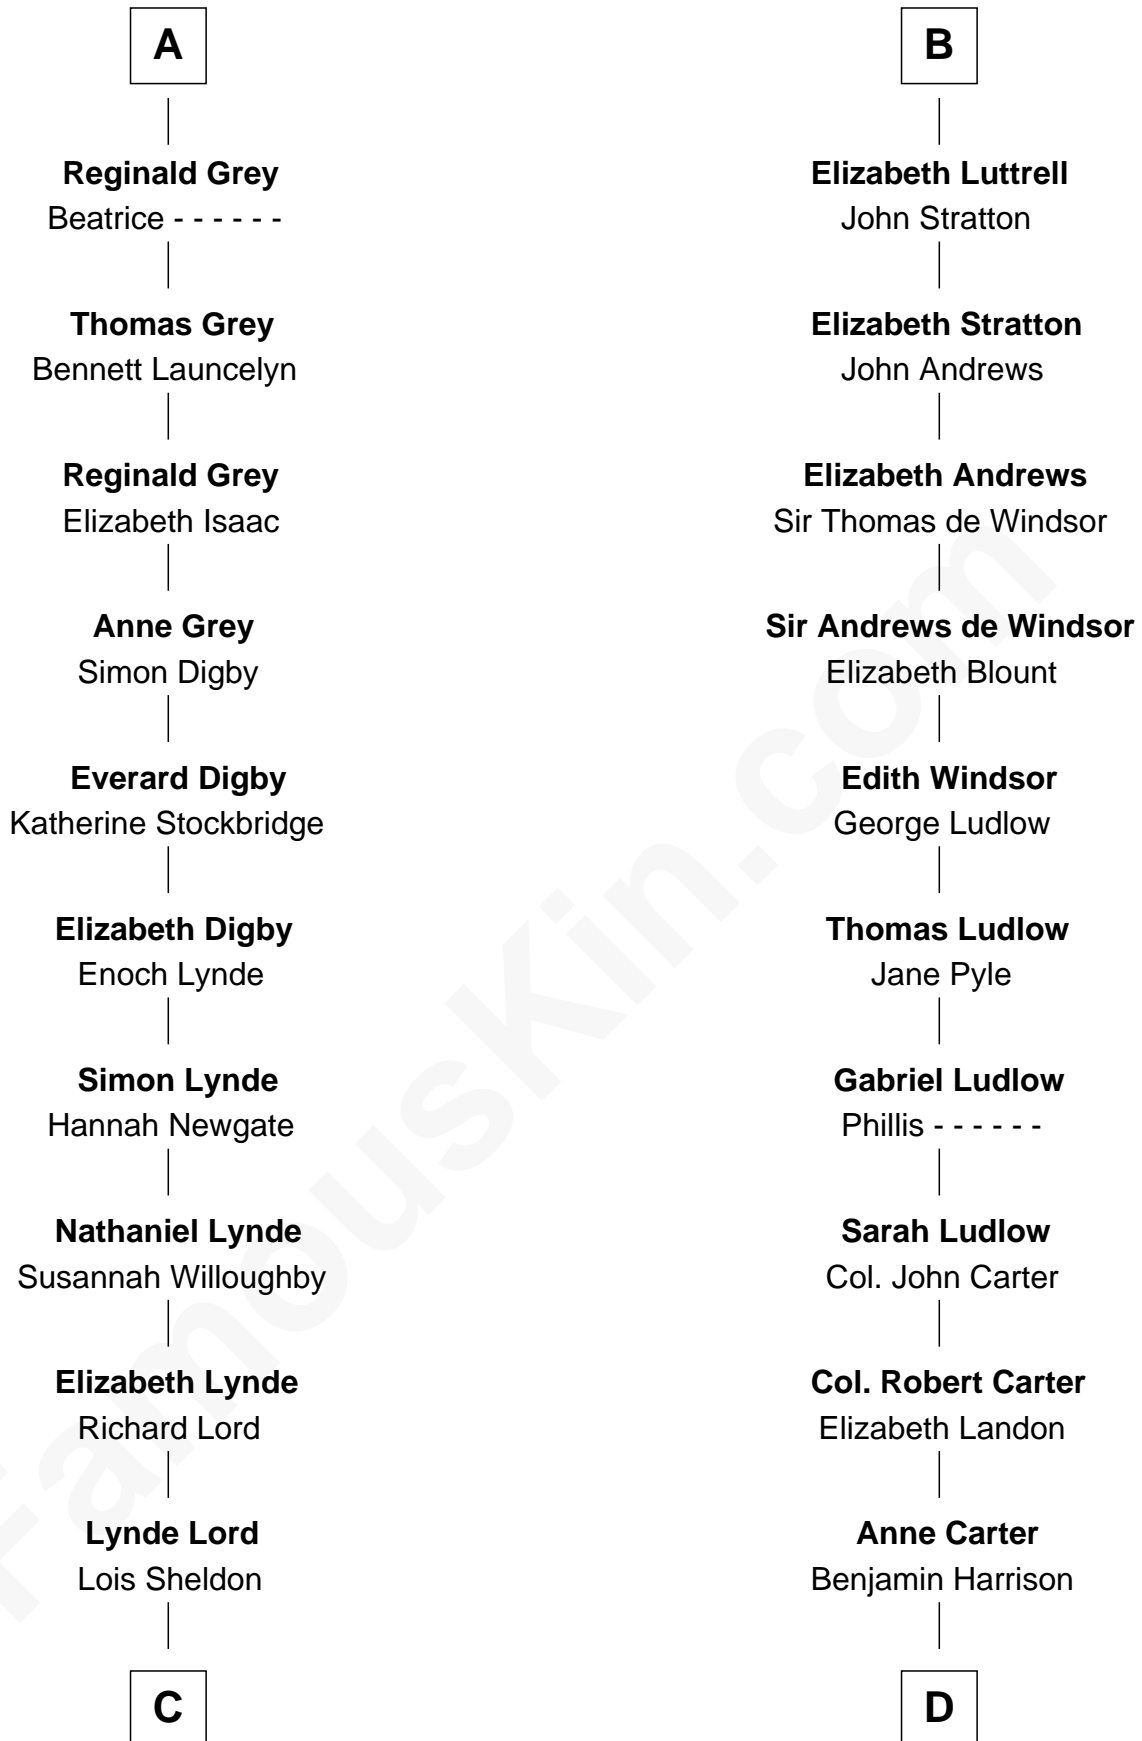

FamousKin.com Relationship Chart of

J.P. Morgan, Jr.

American Banker and Philanthropist

20th cousin 1 time removed of

Benjamin Harrison

23rd U.S. President

Raoul de Lusgnan

Alice de Eu

C

Lynde Lord

Mary Lyman

Mary Sheldon Lord

John Pierpont

Juliet Pierpont

Junius Spencer Morgan

John Pierpont Morgan