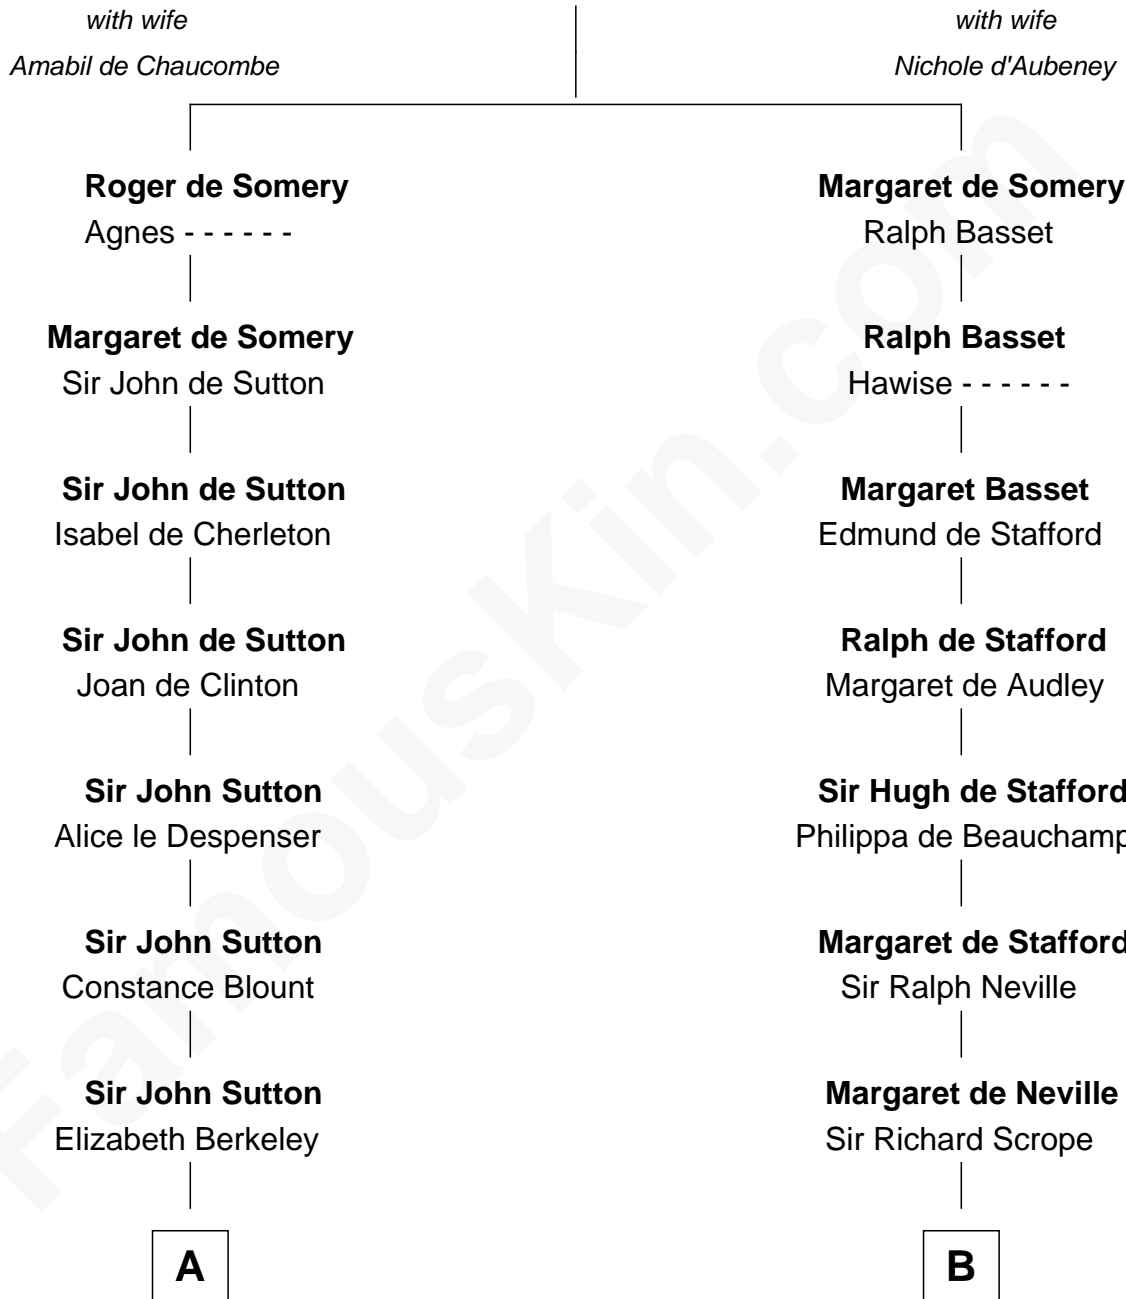

# FamousKin.com Relationship Chart of

**J.P. Morgan, Jr.**

*American Banker and Philanthropist*

20th cousin of

**Benjamin Harrison**

*23rd U.S. President*

## Sir Roger de Somery

**C**

**William Gedney Tracy**

Rachel Huntington

**Charles F. Tracy**

Louisa Kirkland

**Frances Louisa Tracy**

John Pierpont Morgan