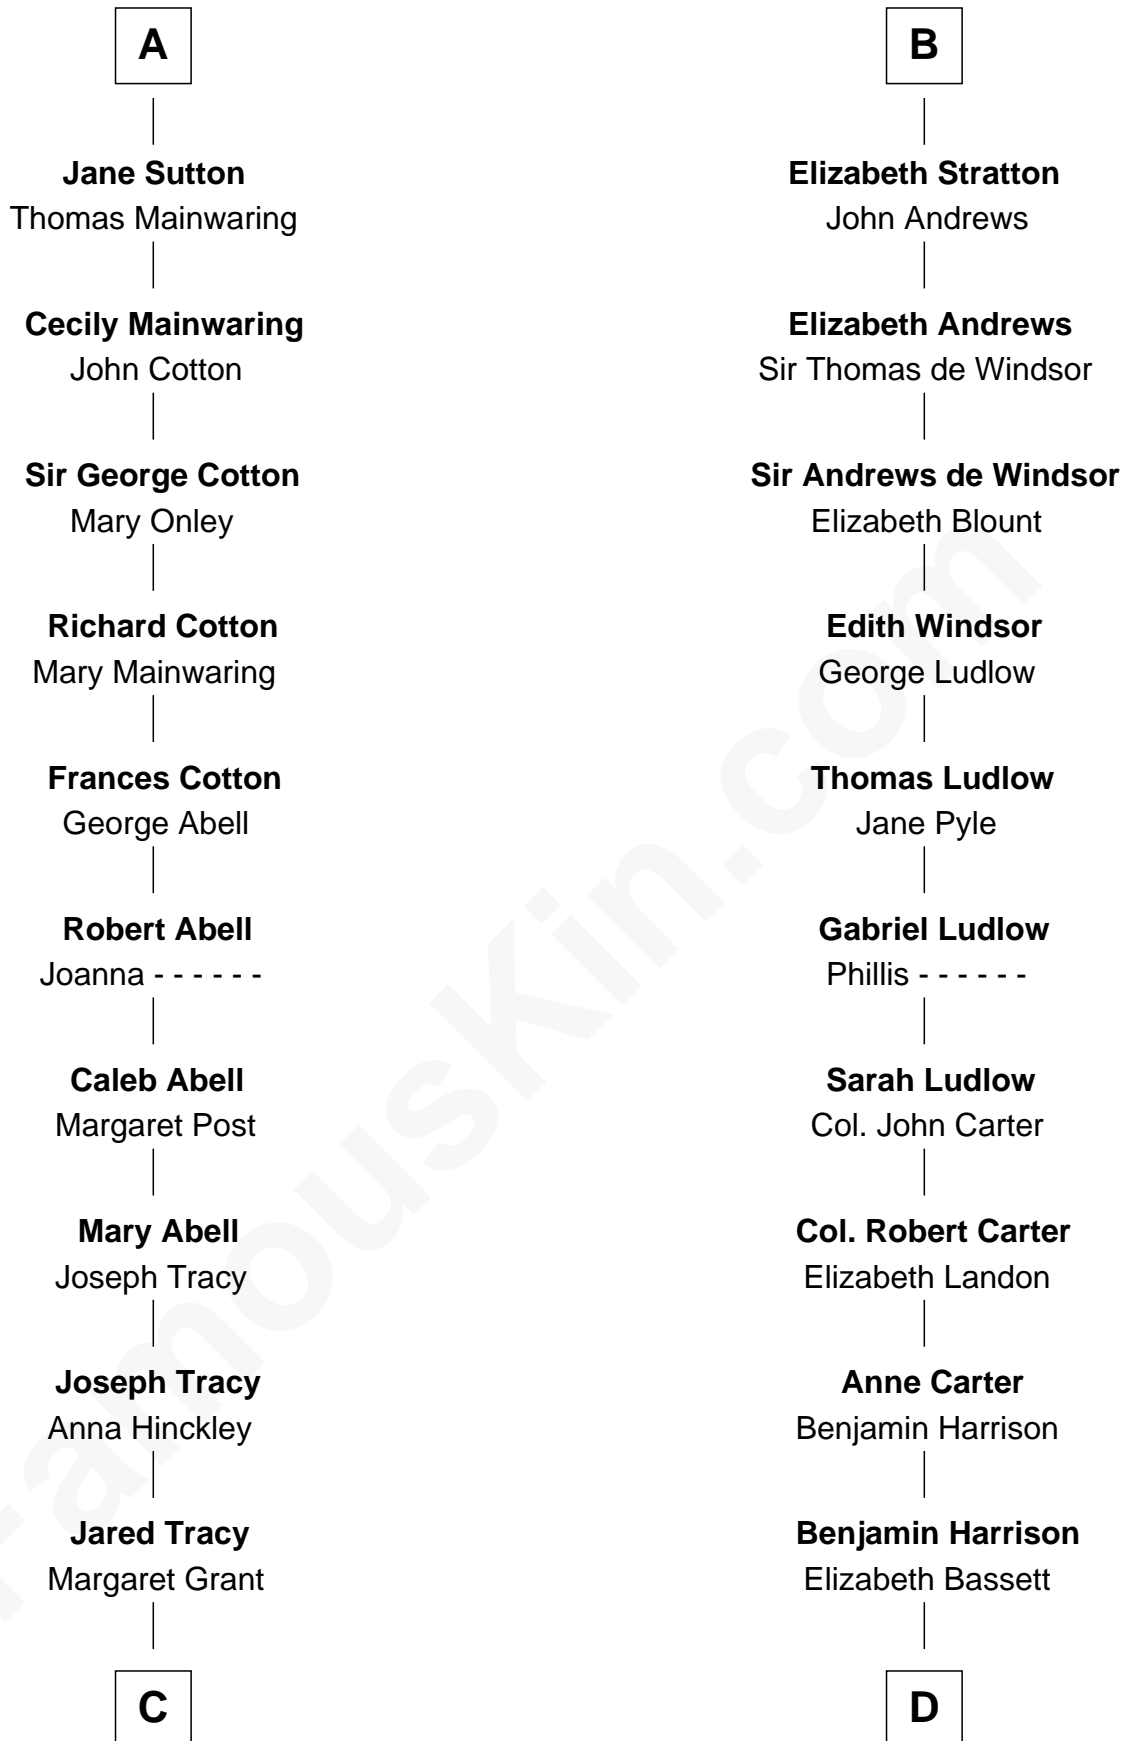

# FamousKin.com Relationship Chart of

**J.P. Morgan, Jr.**

*American Banker and Philanthropist*

19th cousin 1 time removed of

**Benjamin Harrison**

*23rd U.S. President*

**John, King of England**

**C**

**William Gedney Tracy**

Rachel Huntington

**Charles F. Tracy**

Louisa Kirkland

**Frances Louisa Tracy**

John Pierpont Morgan

**J.P. Morgan, Jr.**

*American Banker and Philanthropist*