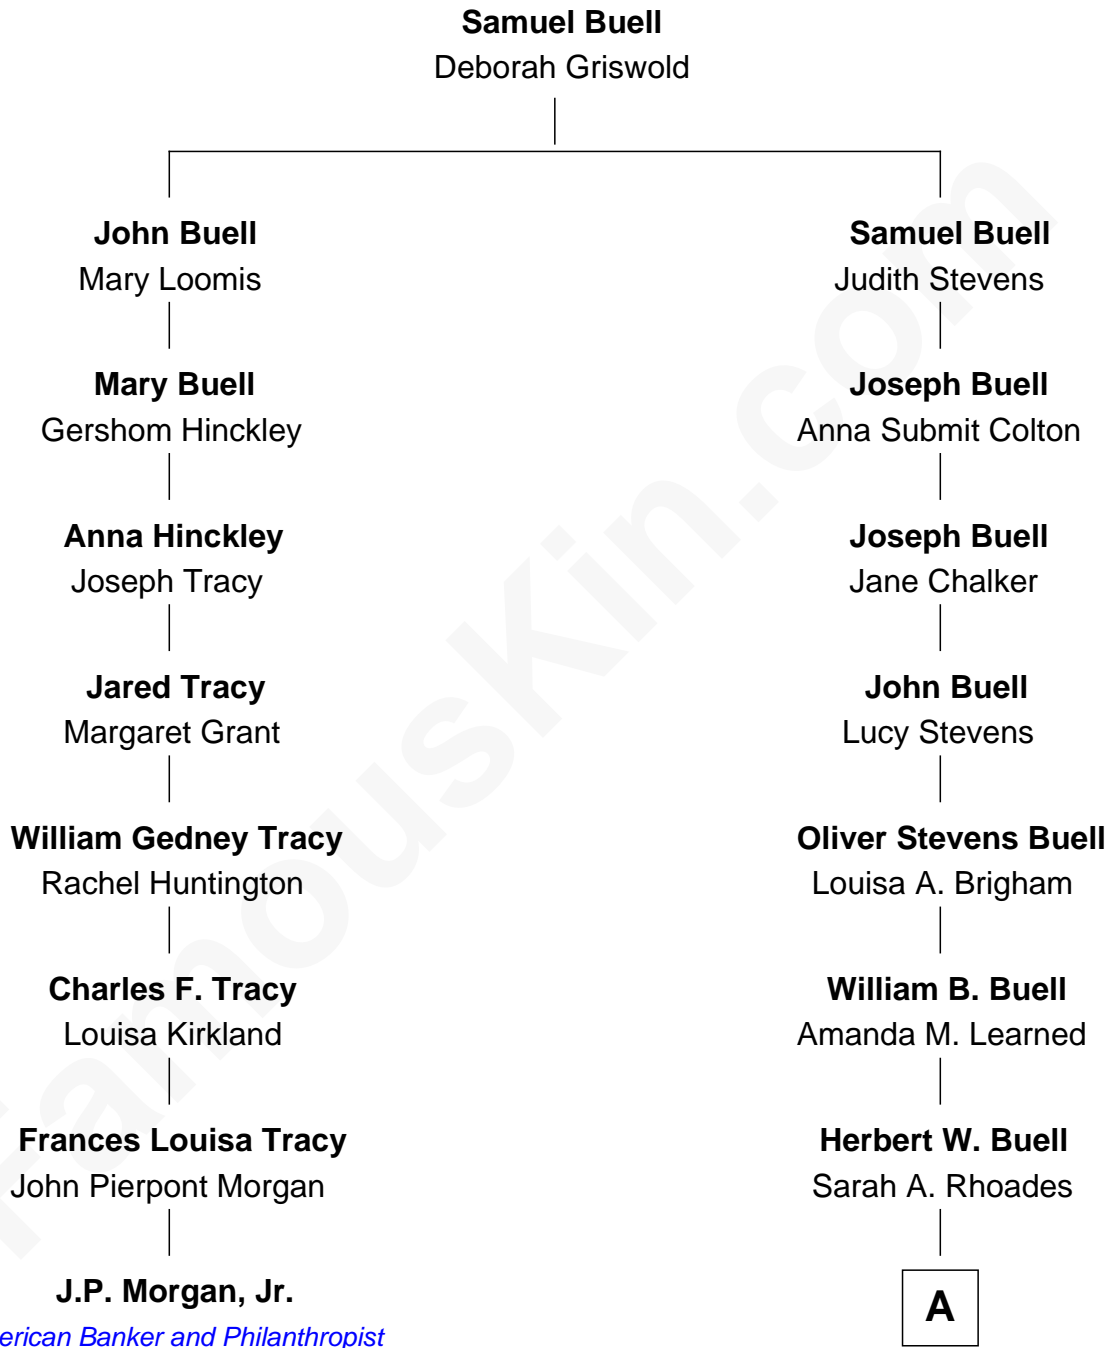

FamousKin.com Relationship Chart of

J.P. Morgan, Jr.

American Banker and Philanthropist

7th cousin 3 times removed of

Liv Tyler

TV and Movie Actress

A

—
Waldo Edgar Buell
Gertrude M. Fairchild

—
Dr. Harold Lloyd Buell
Dorothea Jean Brown

—
Beverle Lorence Buell
Steven Victor Tallarico

—
Liv Tyler

TV and Movie Actress