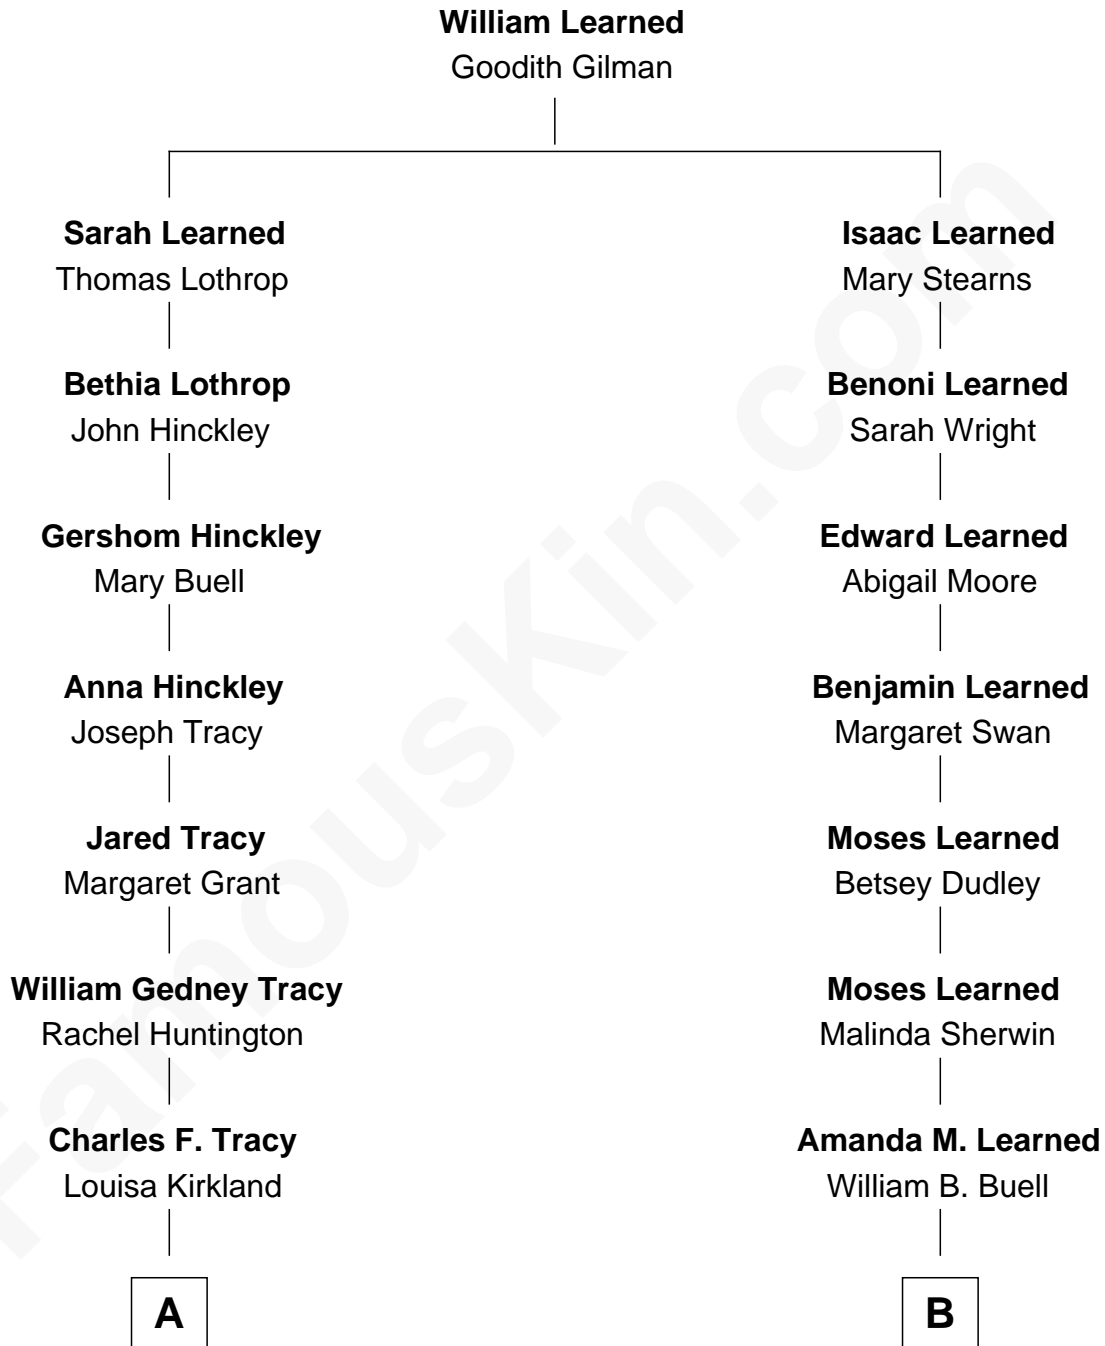

FamousKin.com Relationship Chart of

J.P. Morgan, Jr.

American Banker and Philanthropist

8th cousin 3 times removed of

Liv Tyler

TV and Movie Actress

A

Frances Louisa Tracy
John Pierpont Morgan