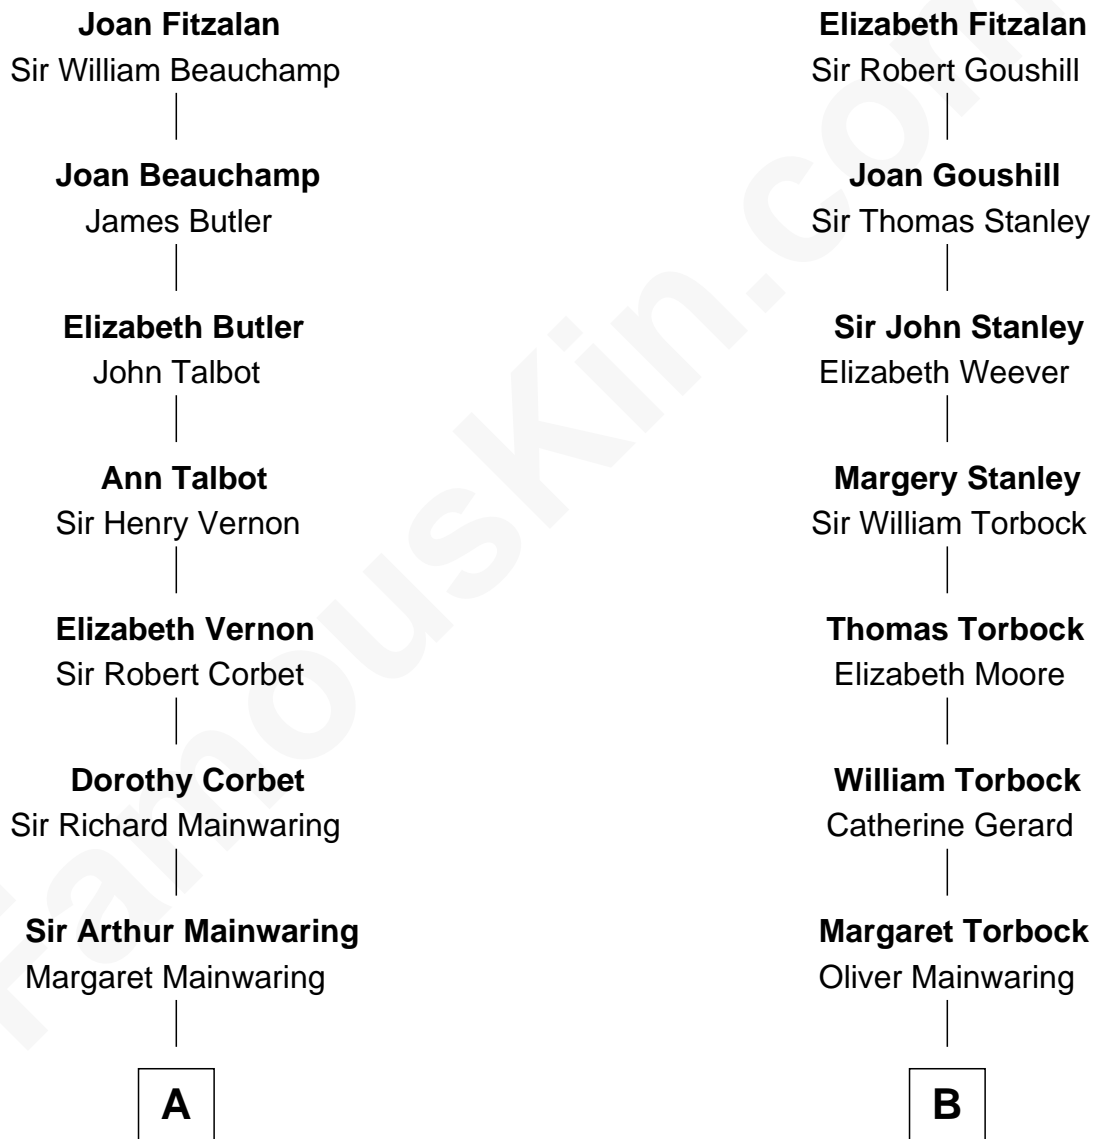

# FamousKin.com Relationship Chart of

**J.P. Morgan, Jr.**

*American Banker and Philanthropist*

**17th cousin 2 times removed of**

**Ed Helms**

*TV and Movie Actor*

**Sir Richard Fitzalan**

Elizabeth de Bohun