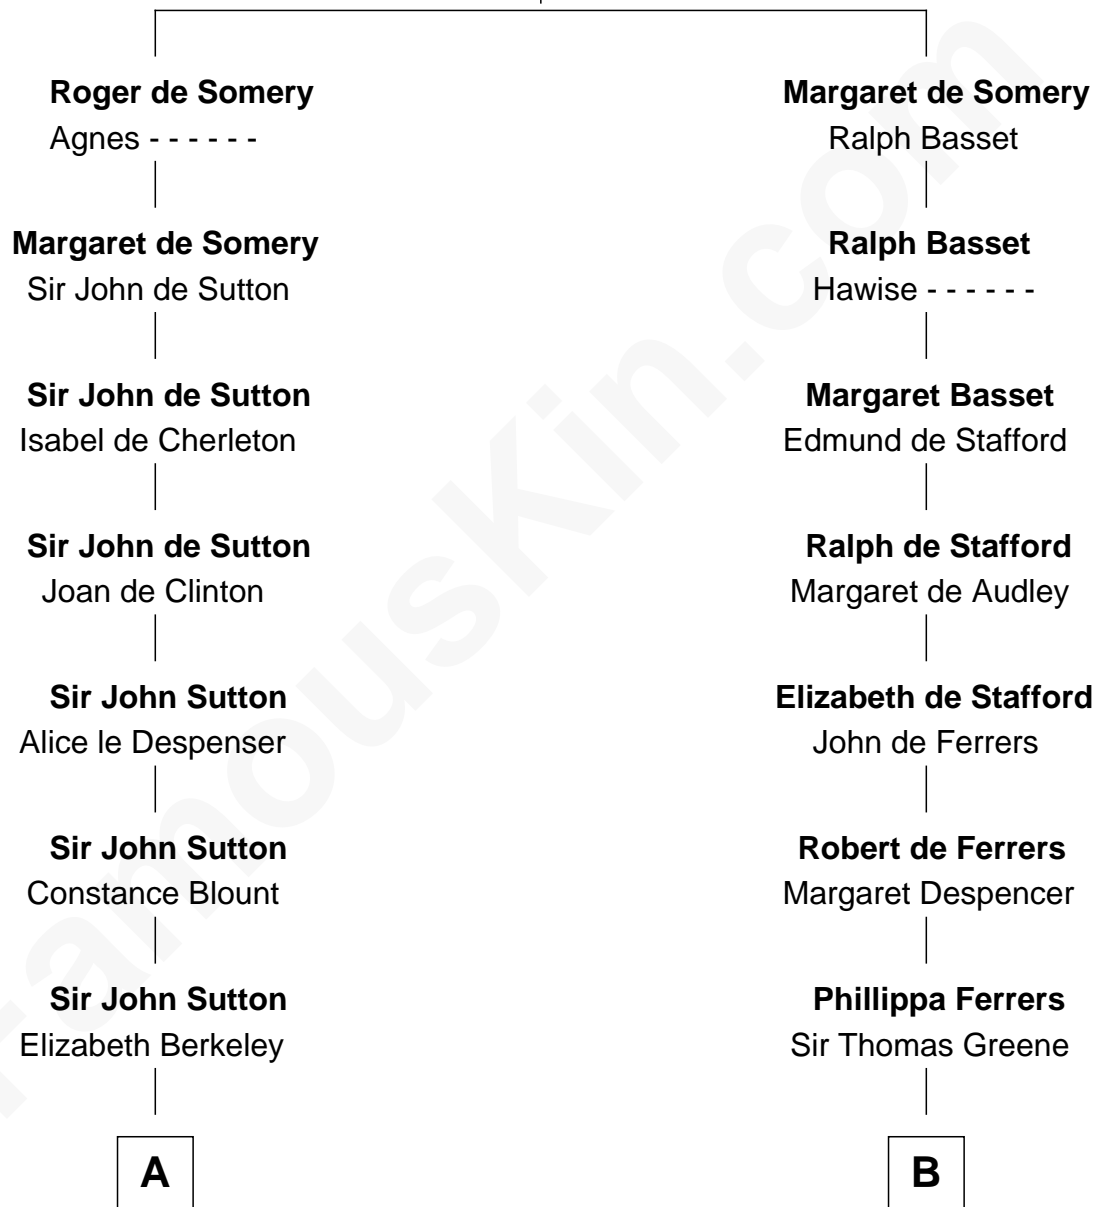

Sir Roger de Somery

with wife
Amabil de Chaucombe

with wife
Nichole d'Aubenev