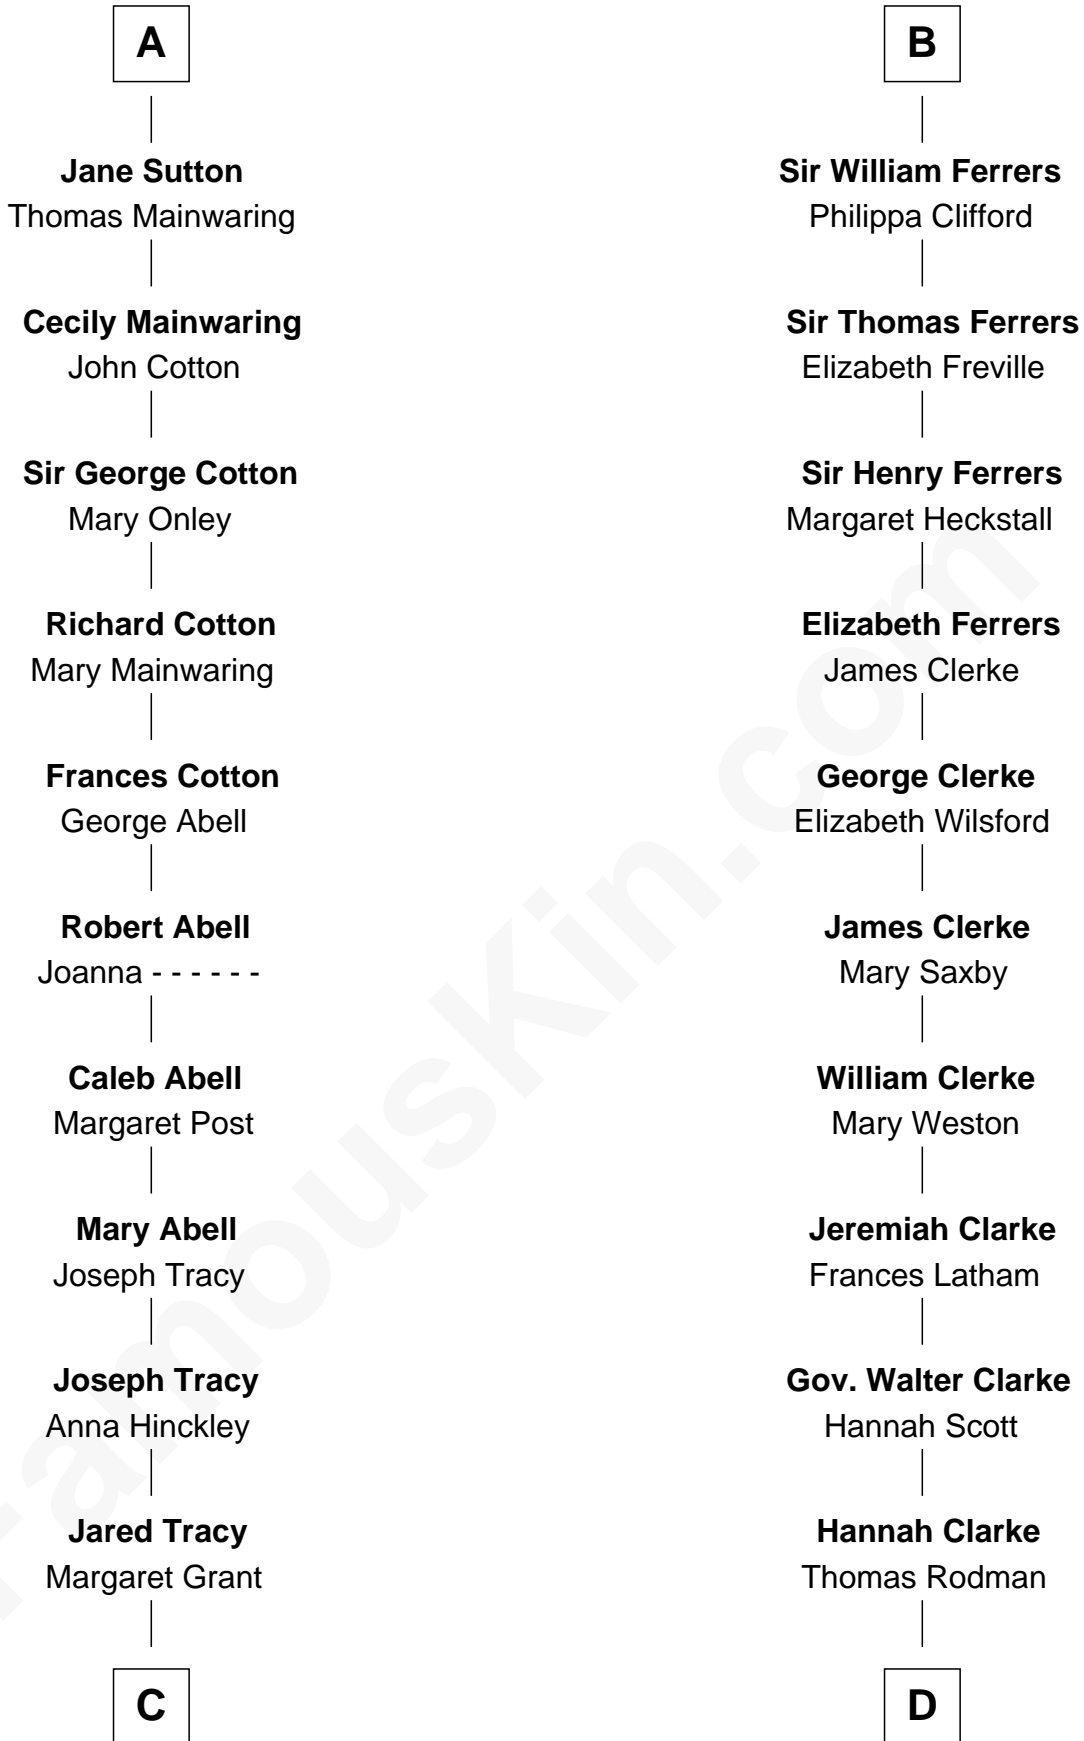

FamousKin.com Relationship Chart of

J.P. Morgan, Jr.

American Banker and Philanthropist

20th cousin 1 time removed of

Joseph Wharton

Founder of the Wharton School of Business

C

William Gedney Tracy

Rachel Huntington

Charles F. Tracy

Louisa Kirkland

Frances Louisa Tracy

John Pierpont Morgan

J.P. Morgan, Jr.

American Banker and Philanthropist

D

Samuel Rodman

Mary Willett

Thomas Rodman

Mary Borden

Hannah Rodman

Samuel Rowland Fisher

Deborah Fisher

William Wharton