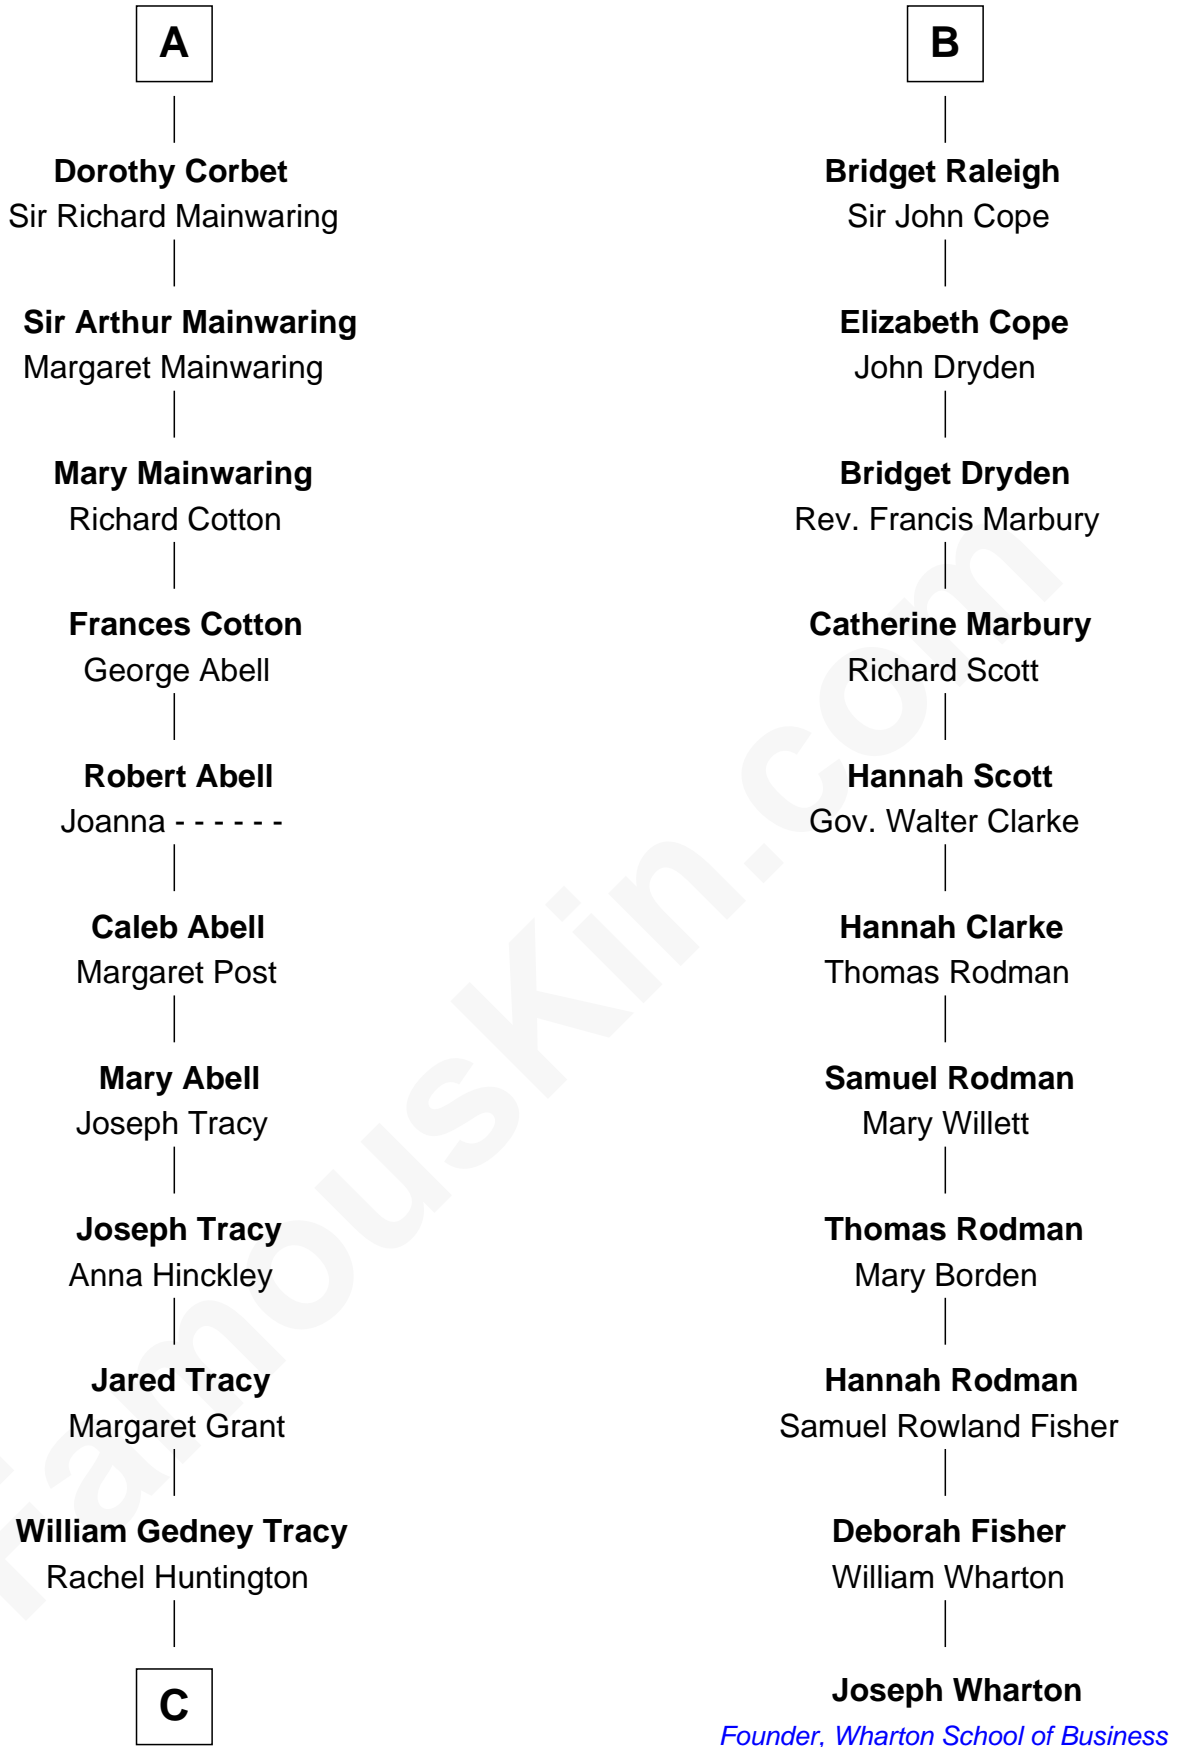

FamousKin.com Relationship Chart of

J.P. Morgan, Jr.

American Banker and Philanthropist

17th cousin 2 times removed of

Joseph Wharton

Founder of the Wharton School of Business

Edmund Fitzalan

Alice de Warenne

C

—
Charles F. Tracy

Louisa Kirkland

—
Frances Louisa Tracy

John Pierpont Morgan

—
J.P. Morgan, Jr.

American Banker and Philanthropist

FamousKin.com