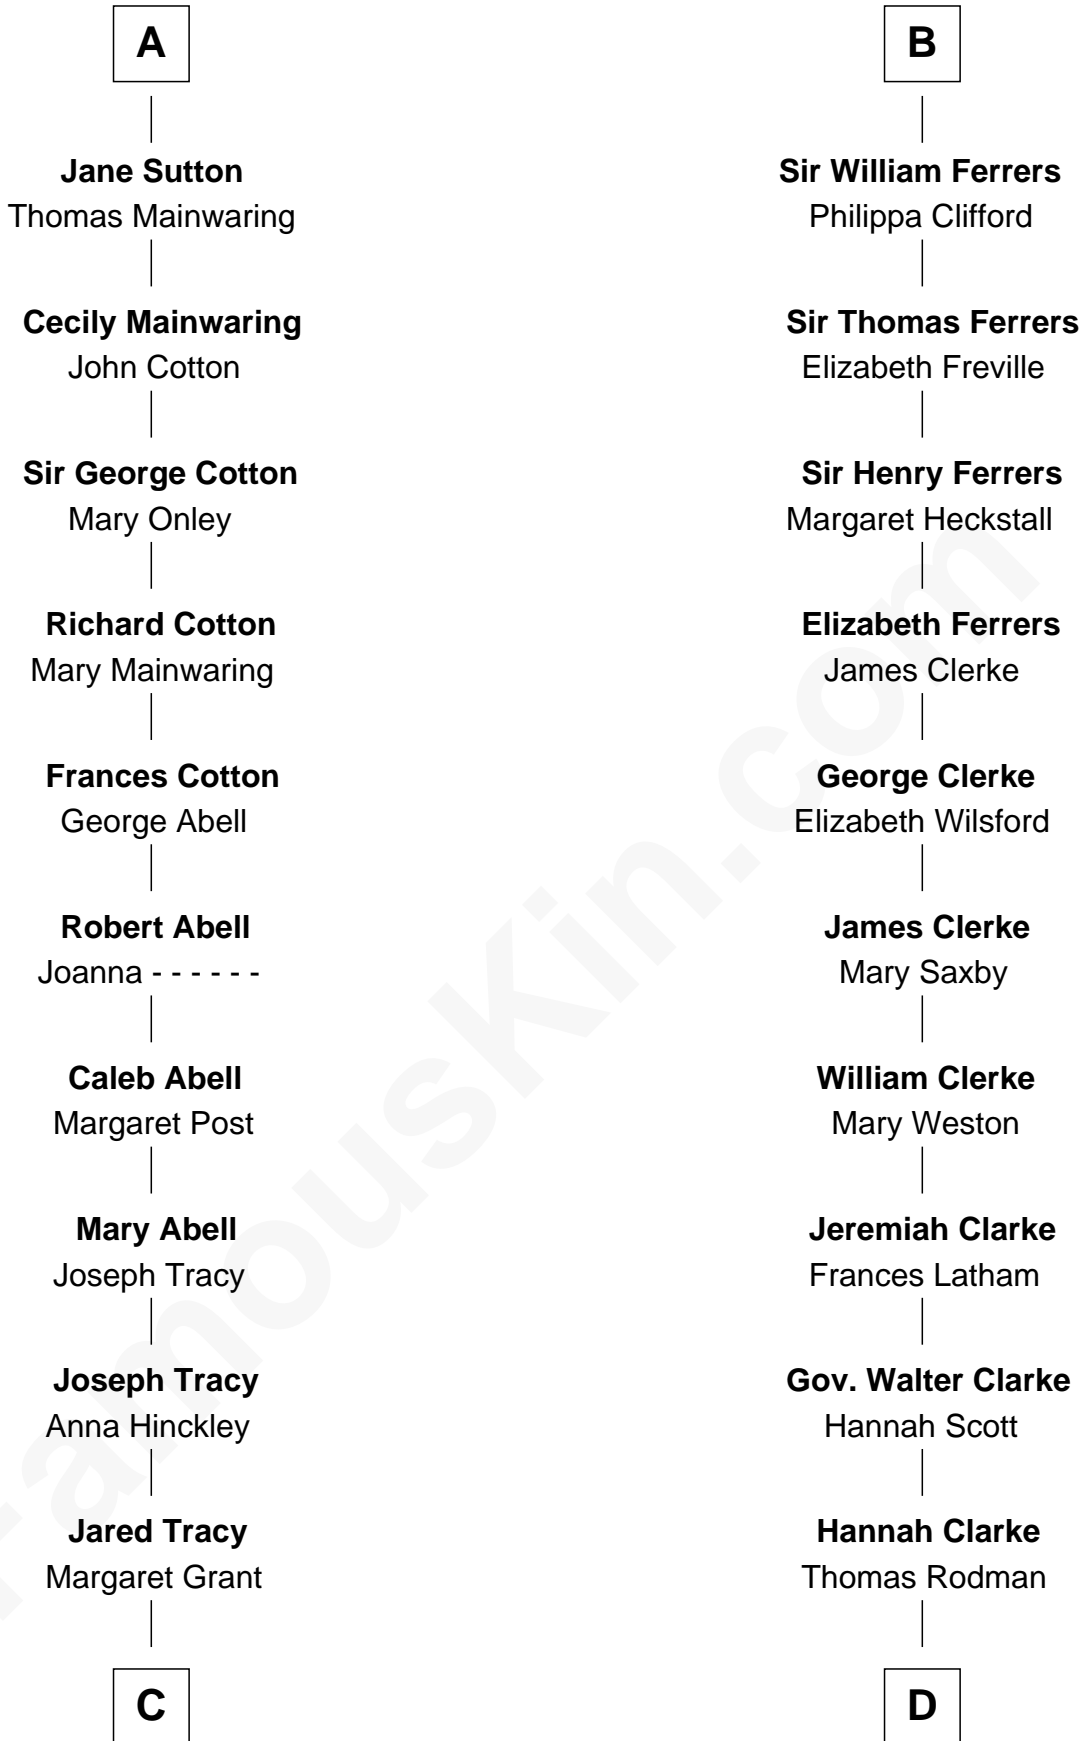

FamousKin.com Relationship Chart of

J.P. Morgan, Jr.

American Banker and Philanthropist

20th cousin 1 time removed of

Joseph Wharton

Founder of the Wharton School of Business

Sir William Marshal

Isabel de Clare

C

William Gedney Tracy

Rachel Huntington

Charles F. Tracy

Louisa Kirkland

Frances Louisa Tracy

John Pierpont Morgan

J.P. Morgan, Jr.

American Banker and Philanthropist

D

Samuel Rodman

Mary Willett

Thomas Rodman

Mary Borden

Hannah Rodman

Samuel Rowland Fisher