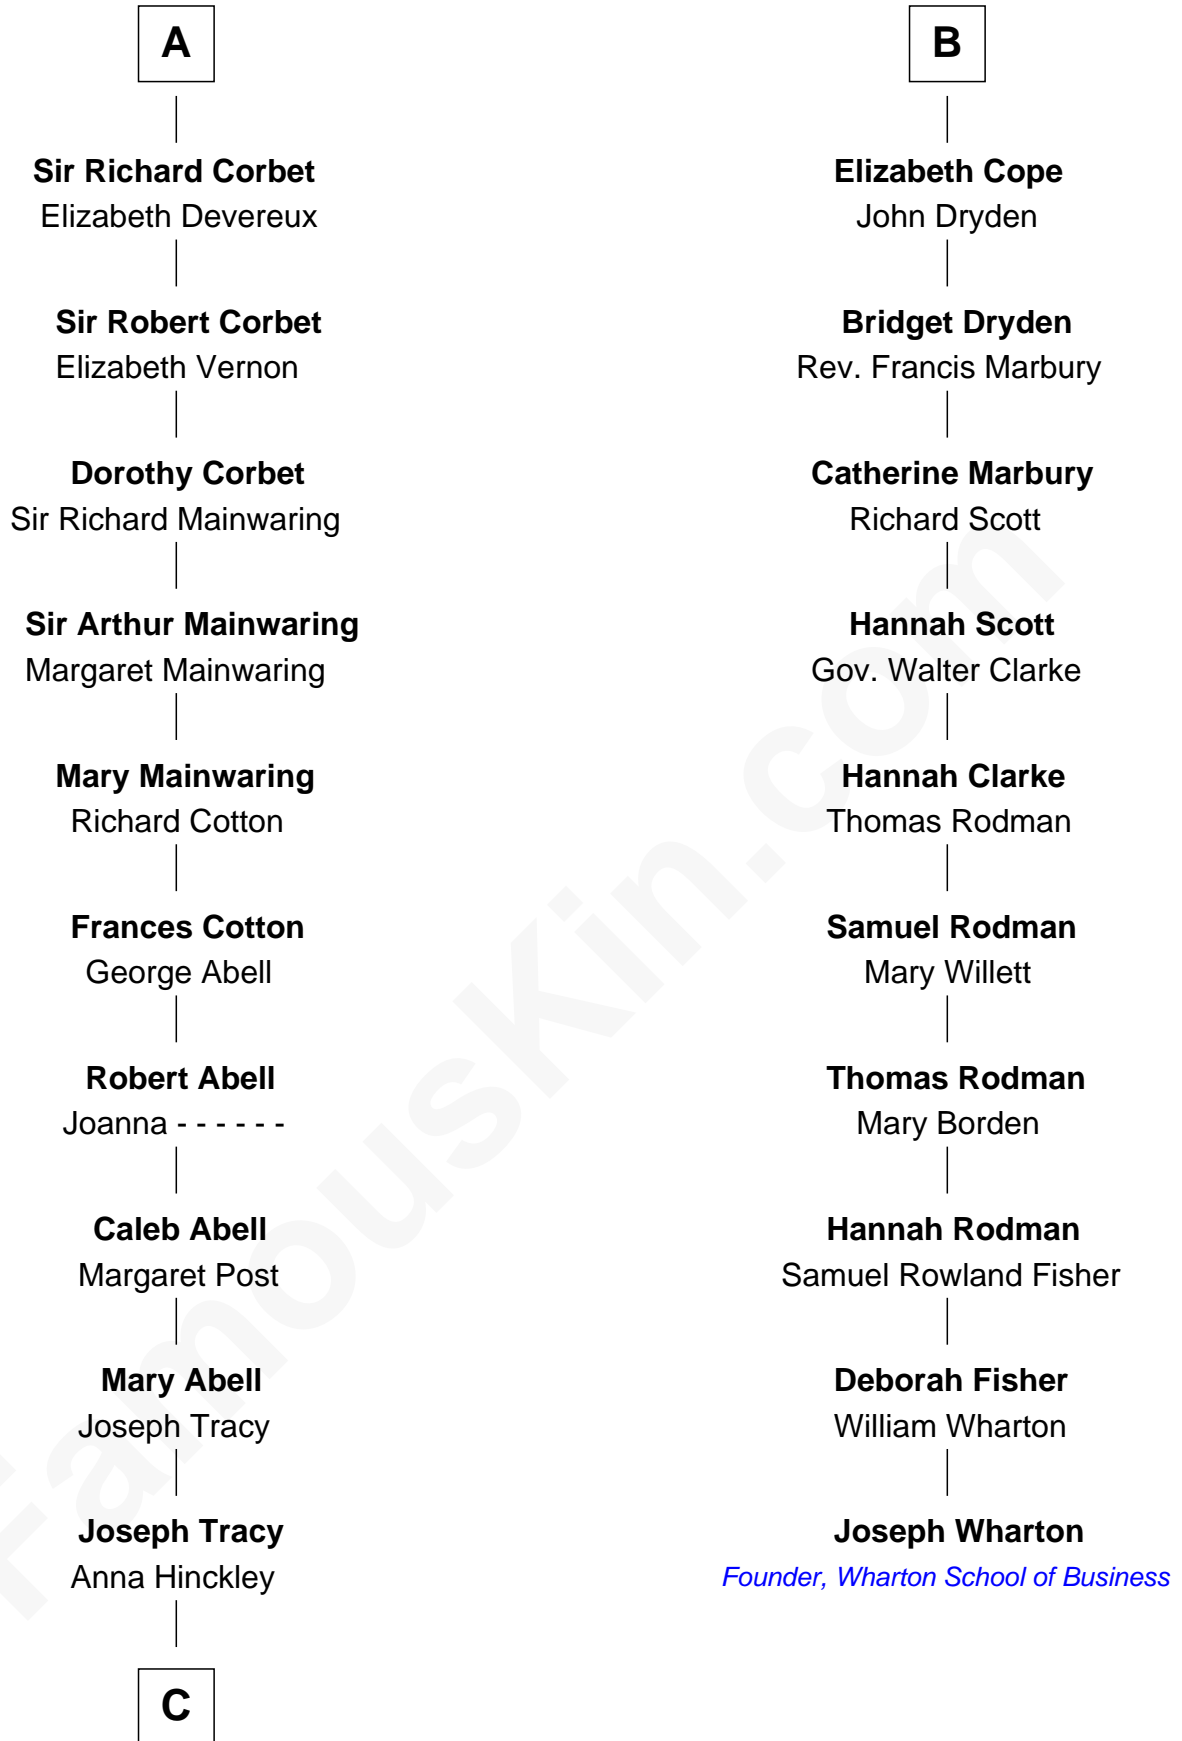

# FamousKin.com Relationship Chart of

**J.P. Morgan, Jr.**

*American Banker and Philanthropist*

**16th cousin 5 times removed of**

**Joseph Wharton**

*Founder of the Wharton School of Business*

**Sir Gilbert Talbot**

Pernel le Boteler

**Elizabeth Talbot**

Sir Henry de Grey

**Richard Grey**

Blanche de la Vache

**Alice Grey**

Sir William Burley

**Elizabeth Burley**

**Sir Richard Talbot**

Ankaret le Strange

**Mary Talbot**

Sir Thomas Greene

**Sir Thomas Greene**

Phillippa Ferrers

**Elizabeth Greene**

William Raleigh

**Sir Edward Raleigh**

Margaret Verney

**Sir Edward Raleigh**

Anne Chamberlayne

**Bridget Raleigh**

Sir John Cope

**B**

**C**