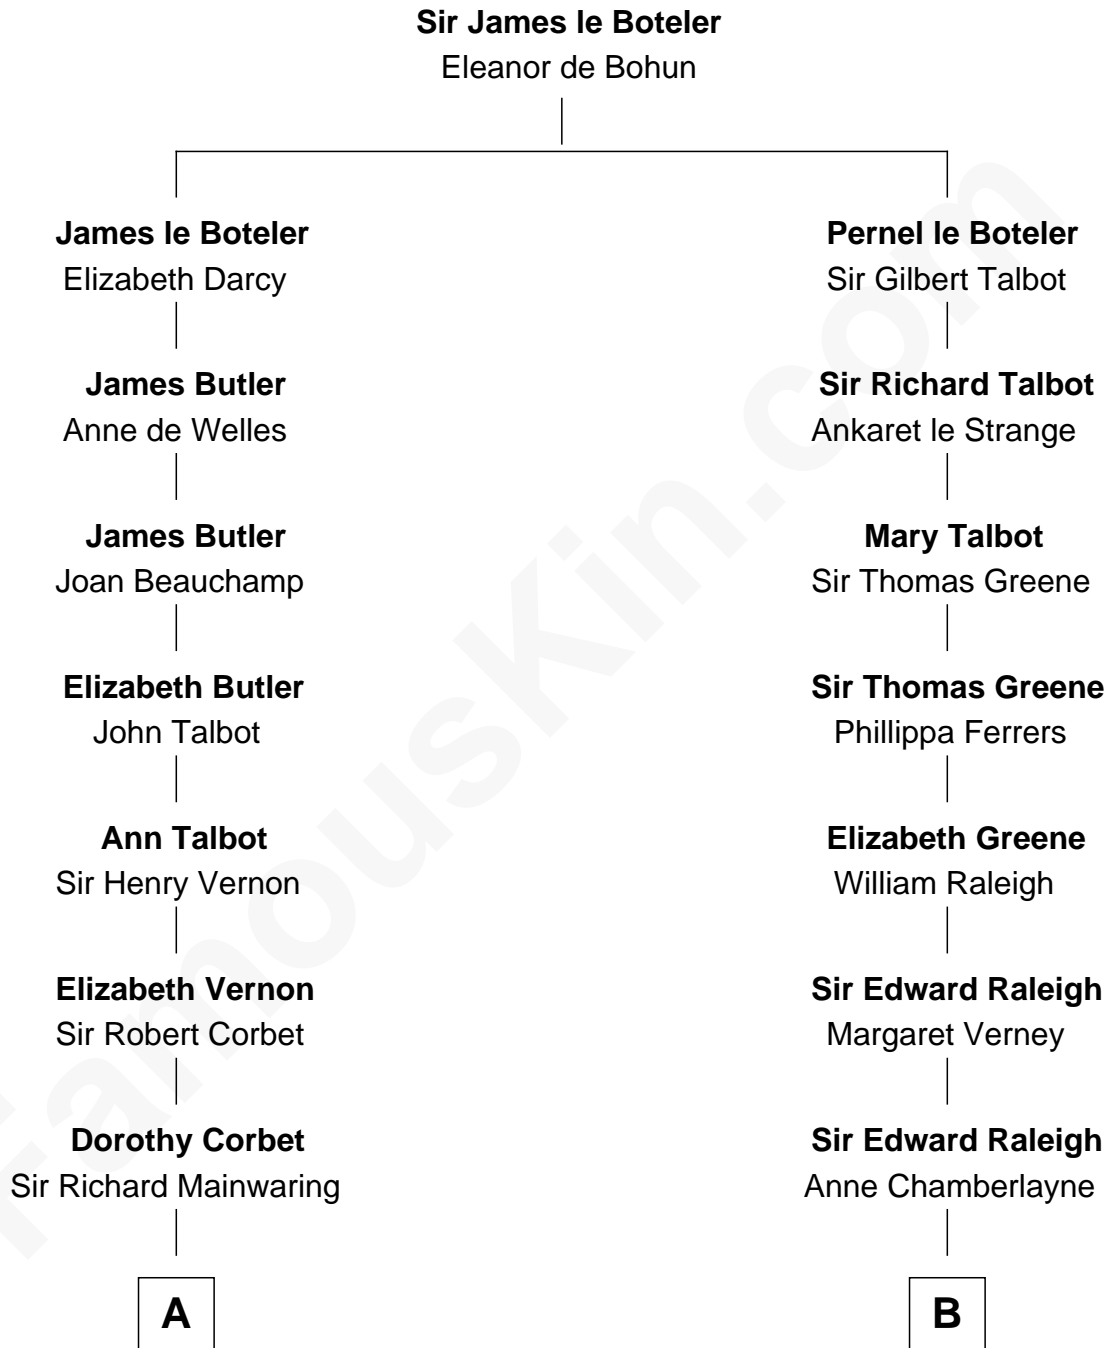

FamousKin.com Relationship Chart of

J.P. Morgan, Jr.

American Banker and Philanthropist

17th cousin 1 time removed of

Joseph Wharton

Founder of the Wharton School of Business

C

—
Frances Louisa Tracy