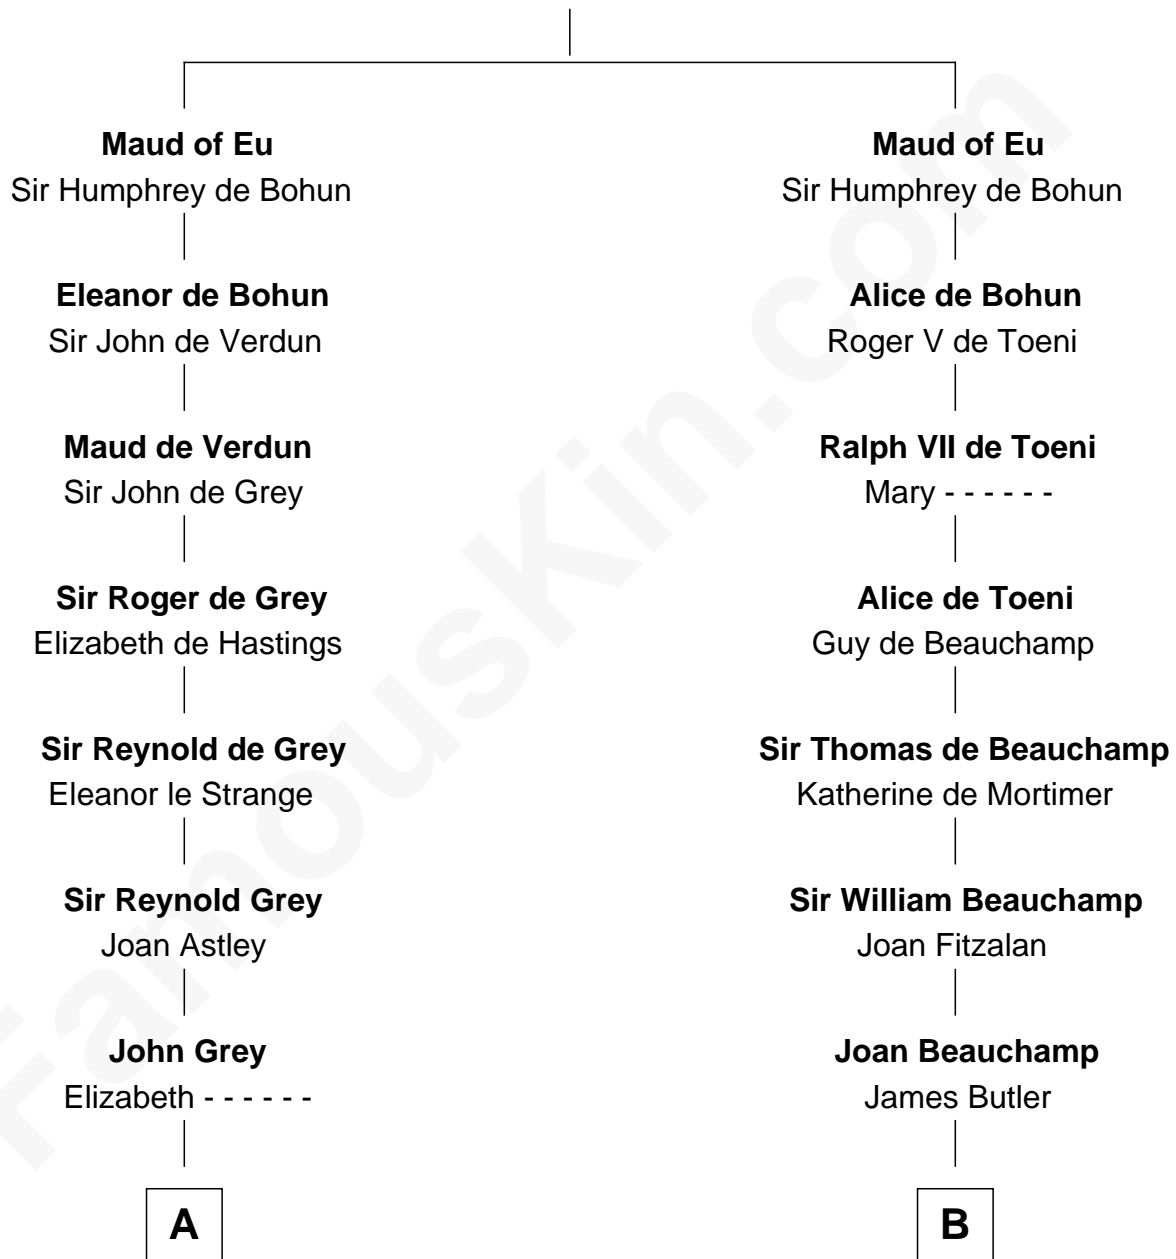

# FamousKin.com Relationship Chart of

**J.P. Morgan, Jr.**

*American Banker and Philanthropist*

20th cousin 1 time removed of

**Jay Gould**

*American Railroad "Robber Baron"*

**Raoul de Lusgnan**

Alice de Eu

**C**

**Lynde Lord**  
Mary Lyman

**Mary Sheldon Lord**  
John Pierpont

**Juliet Pierpont**  
Junius Spencer Morgan

**John Pierpont Morgan**  
Frances Louisa Tracy

**J.P. Morgan, Jr.**  
*American Banker and Philanthropist*

**D**

**Eleazer Osborn**  
Sarah Burr

**Anna Osborn**  
Abraham Gould

**John Burr Gould**  
Mary More

**Jay Gould**  
*"Robber Baron"*