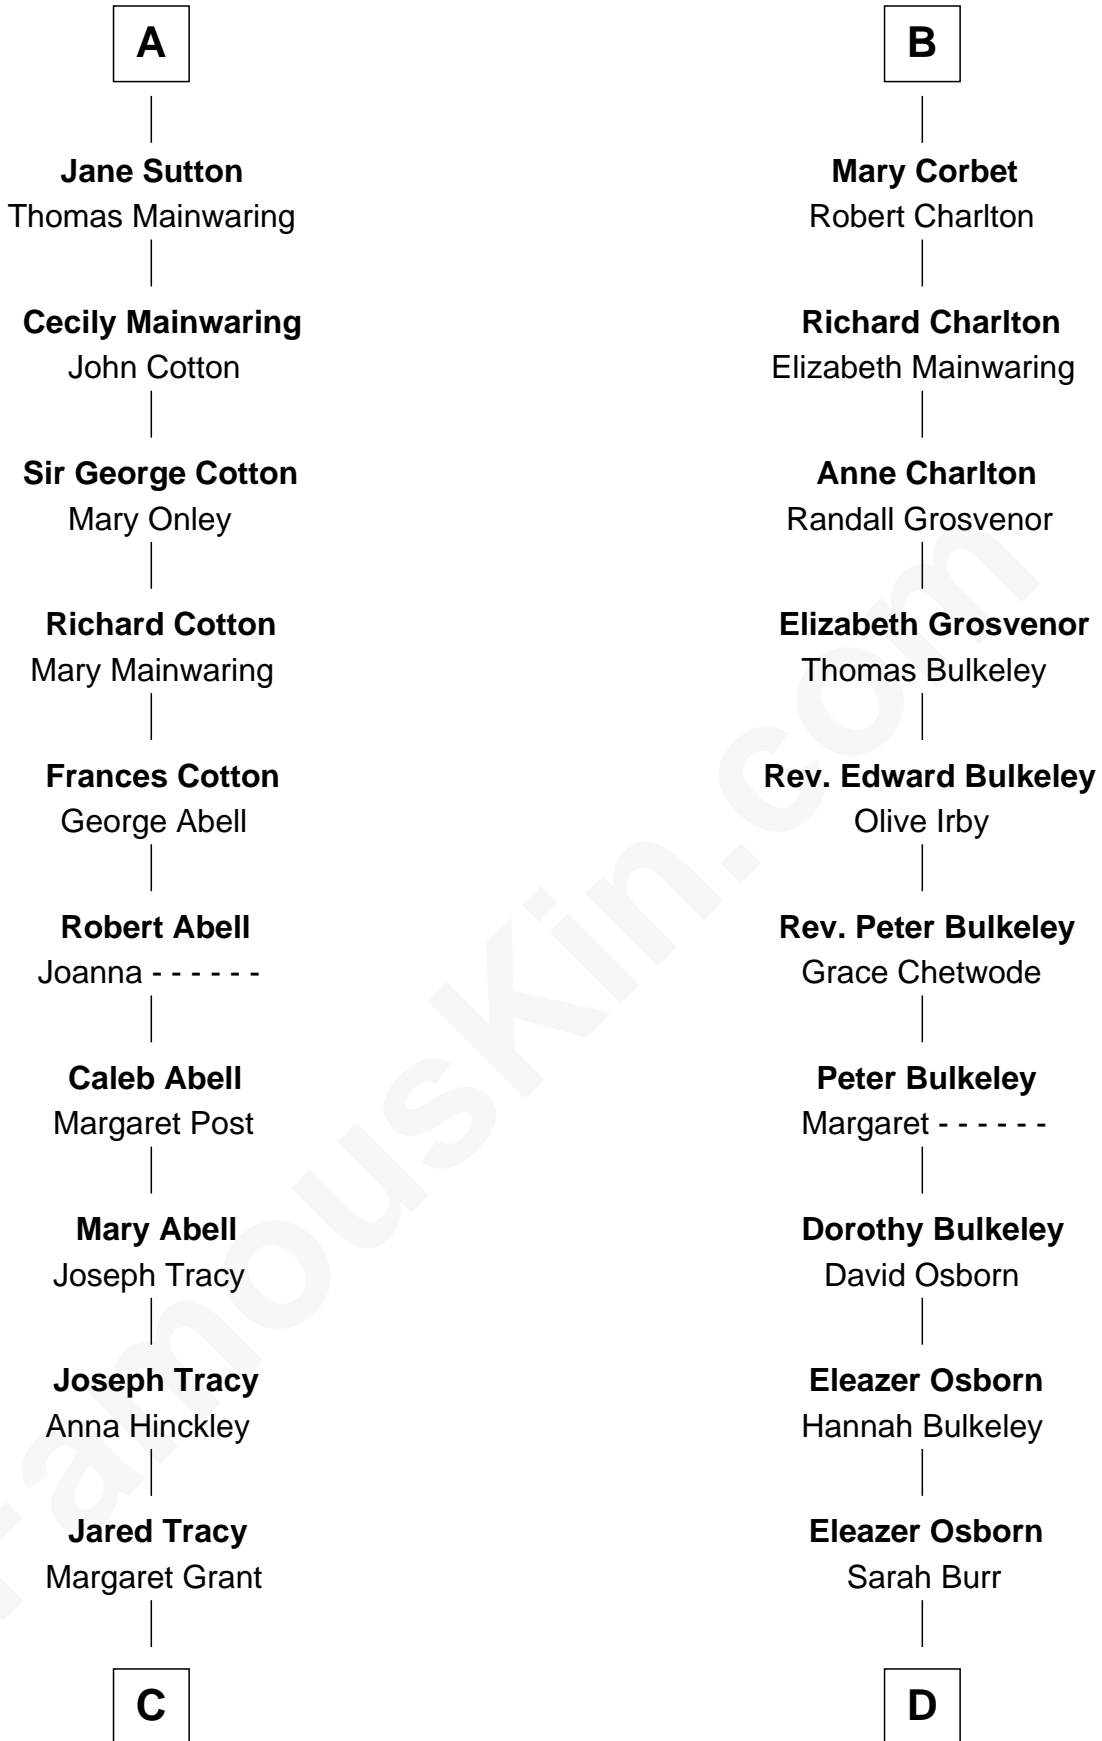

FamousKin.com Relationship Chart of

J.P. Morgan, Jr.

American Banker and Philanthropist

19th cousin 1 time removed of

Jay Gould

American Railroad "Robber Baron"

Hugh de Kevelioc
Bertrade de Montfort

C

William Gedney Tracy

Rachel Huntington

Charles F. Tracy

Louisa Kirkland

Frances Louisa Tracy

John Pierpont Morgan

J.P. Morgan, Jr.

American Banker and Philanthropist

D

Anna Osborn

Abraham Gould

John Burr Gould

Mary More

Jay Gould

"Robber Baron"

FamousKin.com