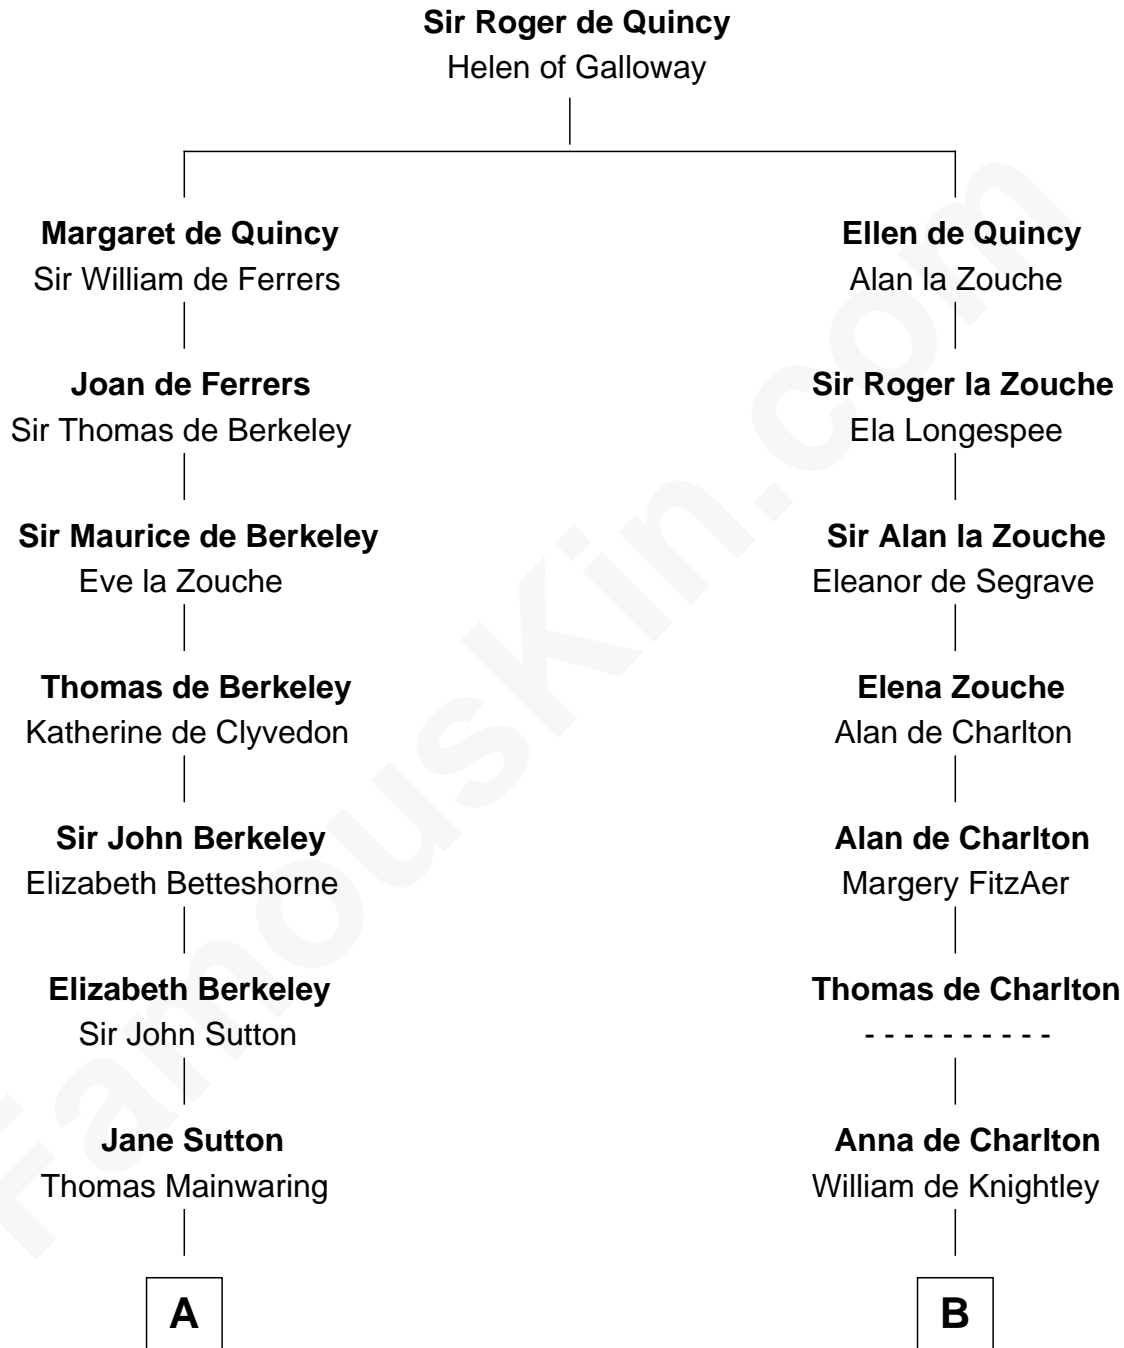

FamousKin.com Relationship Chart of

J.P. Morgan, Jr.

American Banker and Philanthropist

19th cousin 1 time removed of

Jay Gould

American Railroad "Robber Baron"

C

Charles F. Tracy
Louisa Kirkland

Frances Louisa Tracy
John Pierpont Morgan

J.P. Morgan, Jr.
American Banker and Philanthropist

D

Eleazer Osborn
Sarah Burr

Anna Osborn
Abraham Gould

John Burr Gould
Mary More

Jay Gould
"Robber Baron"

FamousKin.com