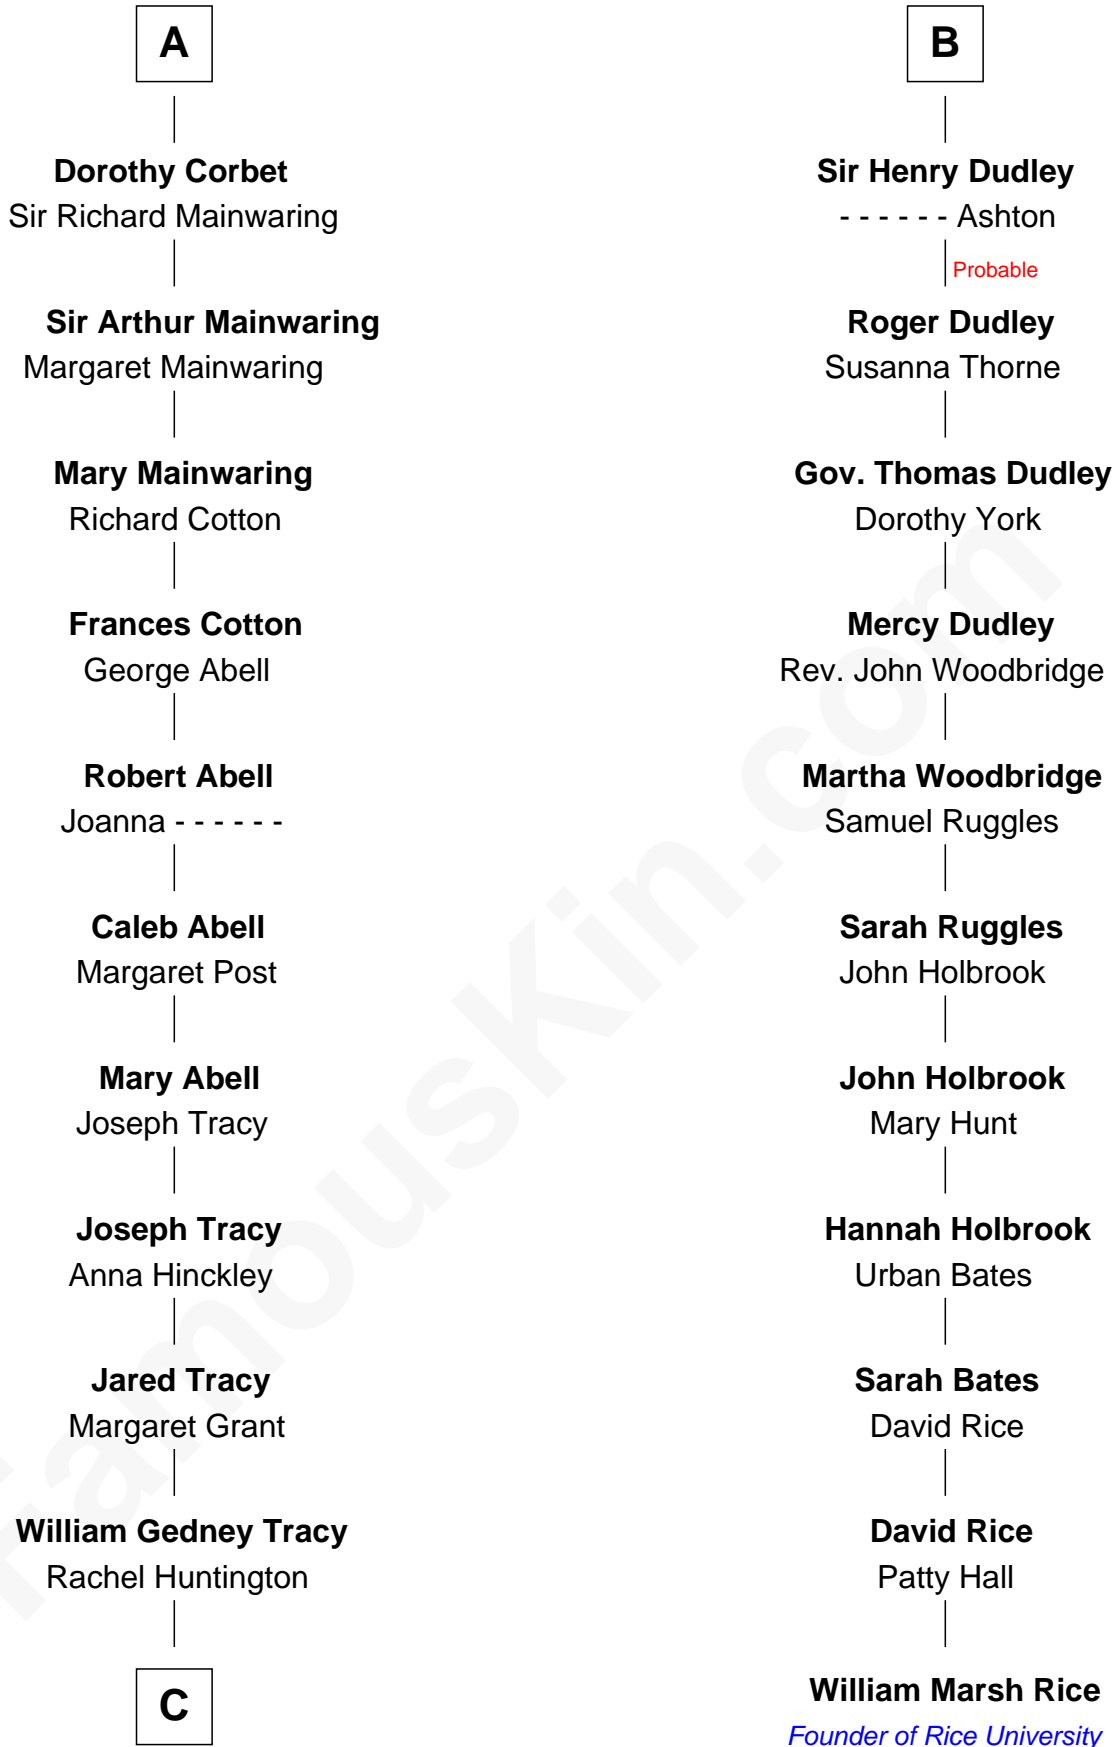

FamousKin.com Relationship Chart of

J.P. Morgan, Jr.

American Banker and Philanthropist

17th cousin 2 times removed of

William Marsh Rice

Founder of Rice University

C

—
Charles F. Tracy

Louisa Kirkland

—
Frances Louisa Tracy

John Pierpont Morgan

—
J.P. Morgan, Jr.

American Banker and Philanthropist

FamousKin.com