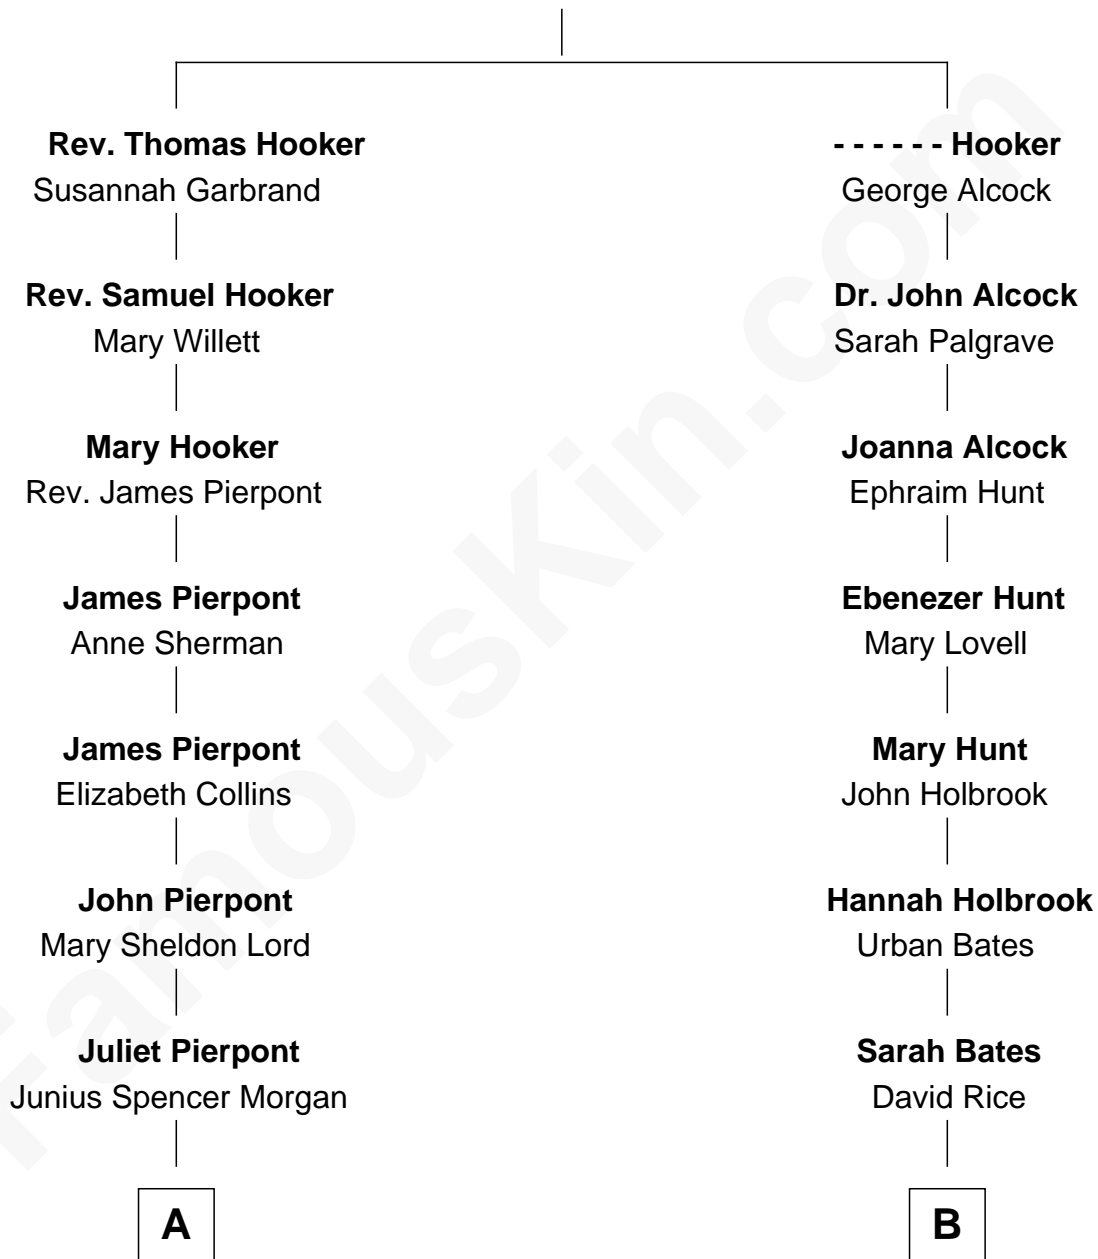

FamousKin.com Relationship Chart of

J.P. Morgan, Jr.

American Banker and Philanthropist

8th cousin of

William Marsh Rice

Founder of Rice University

Thomas Hooker

A

John Pierpont Morgan

Frances Louisa Tracy

J.P. Morgan, Jr.

American Banker and Philanthropist

B

David Rice

Patty Hall

William Marsh Rice

Founder of Rice University

FamousKin.com