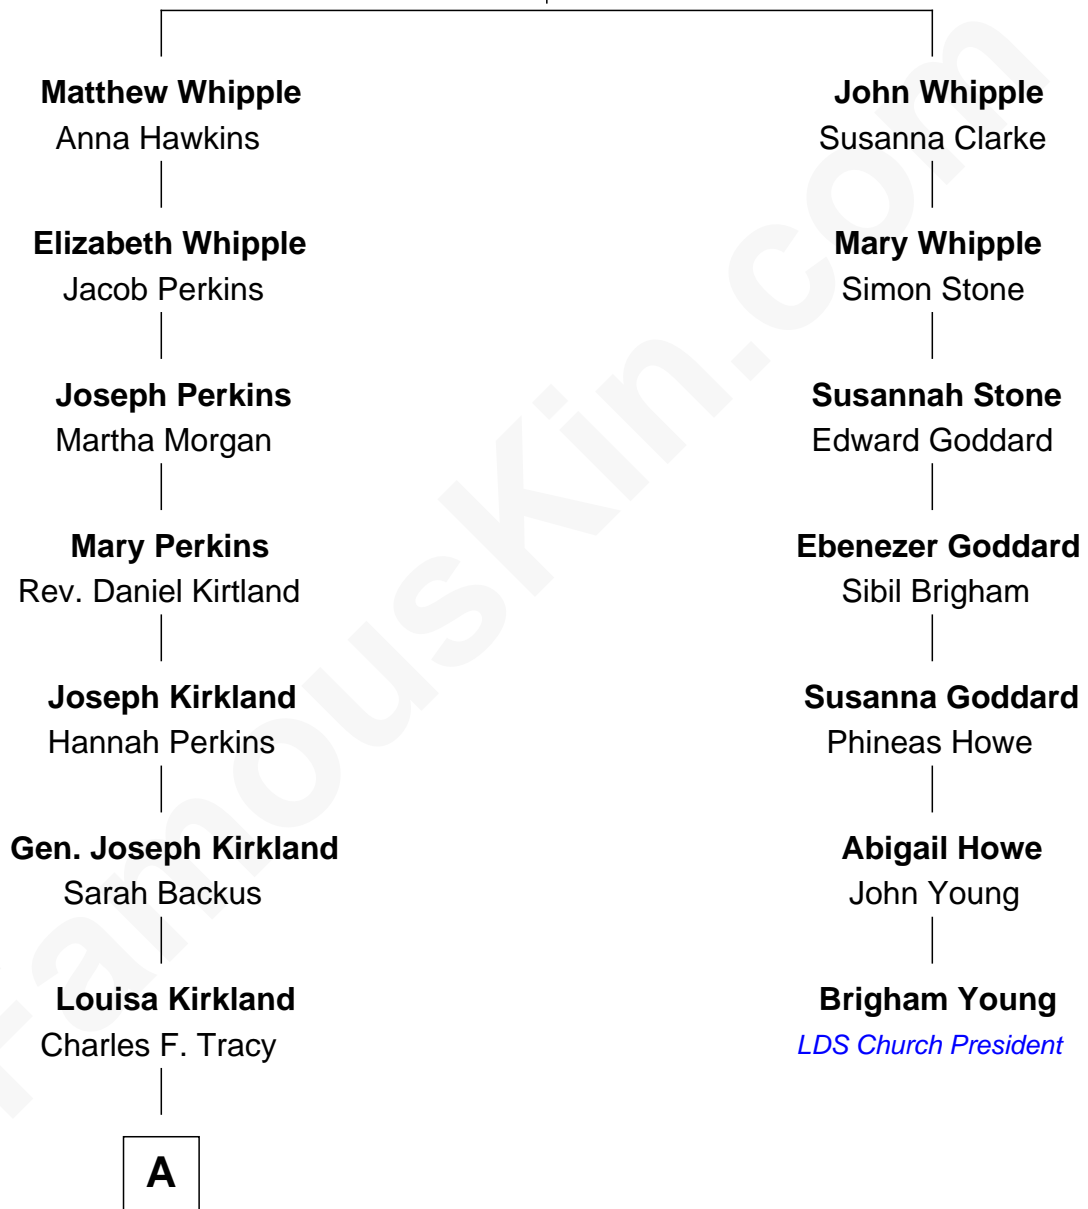

# FamousKin.com Relationship Chart of

**J.P. Morgan, Jr.**

*American Banker and Philanthropist*

6th cousin 2 times removed of

**Brigham Young**

*2nd President of the Mormon Church*

**Matthew Whipple**

Joan - - - - -

**A**

—  
**Frances Louisa Tracy**

John Pierpont Morgan

—  
**J.P. Morgan, Jr.**

*American Banker and Philanthropist*

FamousKin.com