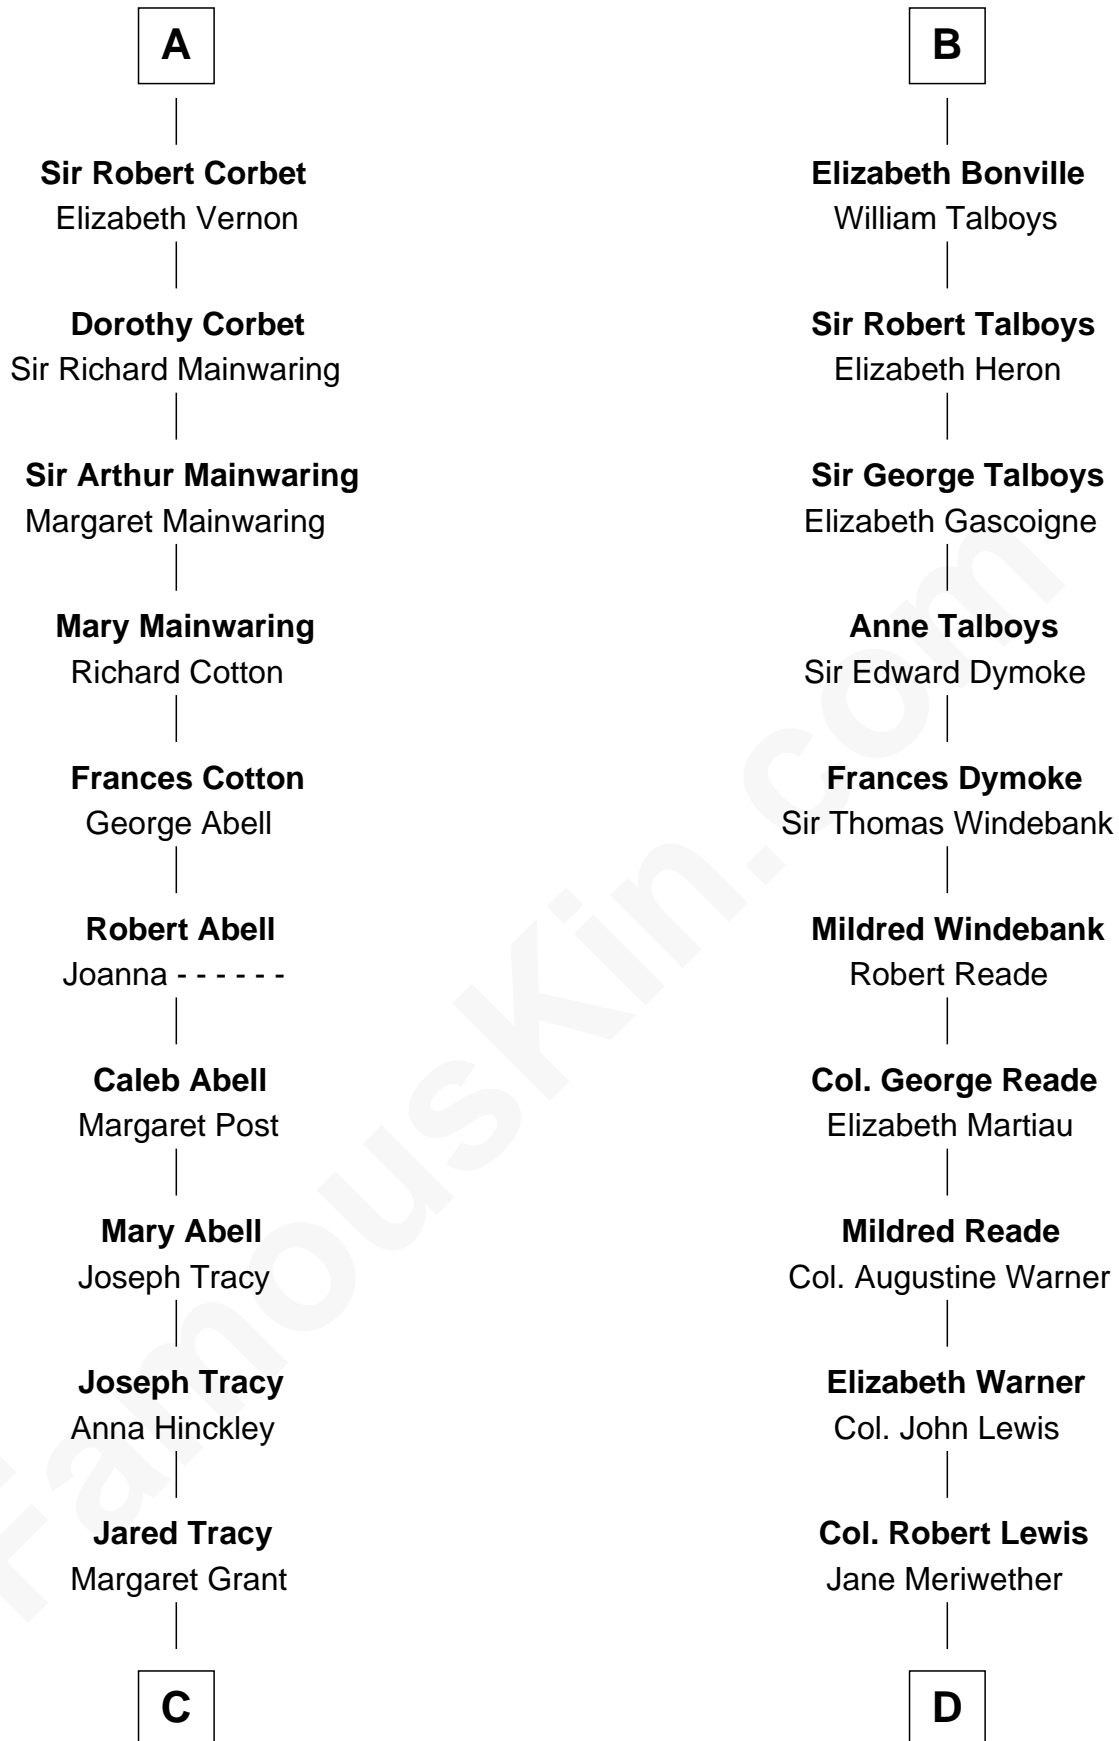

# FamousKin.com Relationship Chart of

**J.P. Morgan, Jr.**

*American Banker and Philanthropist*

**18th cousin 2 times removed of**

**Meriwether Lewis**

*Lewis and Clark Expedition*

**Nichole d'Aubenev**

Sir Roger de Somery

**C**

**William Gedney Tracy**

Rachel Huntington

**Charles F. Tracy**

Louisa Kirkland

**Frances Louisa Tracy**

John Pierpont Morgan

**J.P. Morgan, Jr.**

*American Banker and Philanthropist*

**D**

**William Lewis**

Lucy Meriwether

**Meriwether Lewis**

*Lewis and Clark Expedition*

FamousKin.com