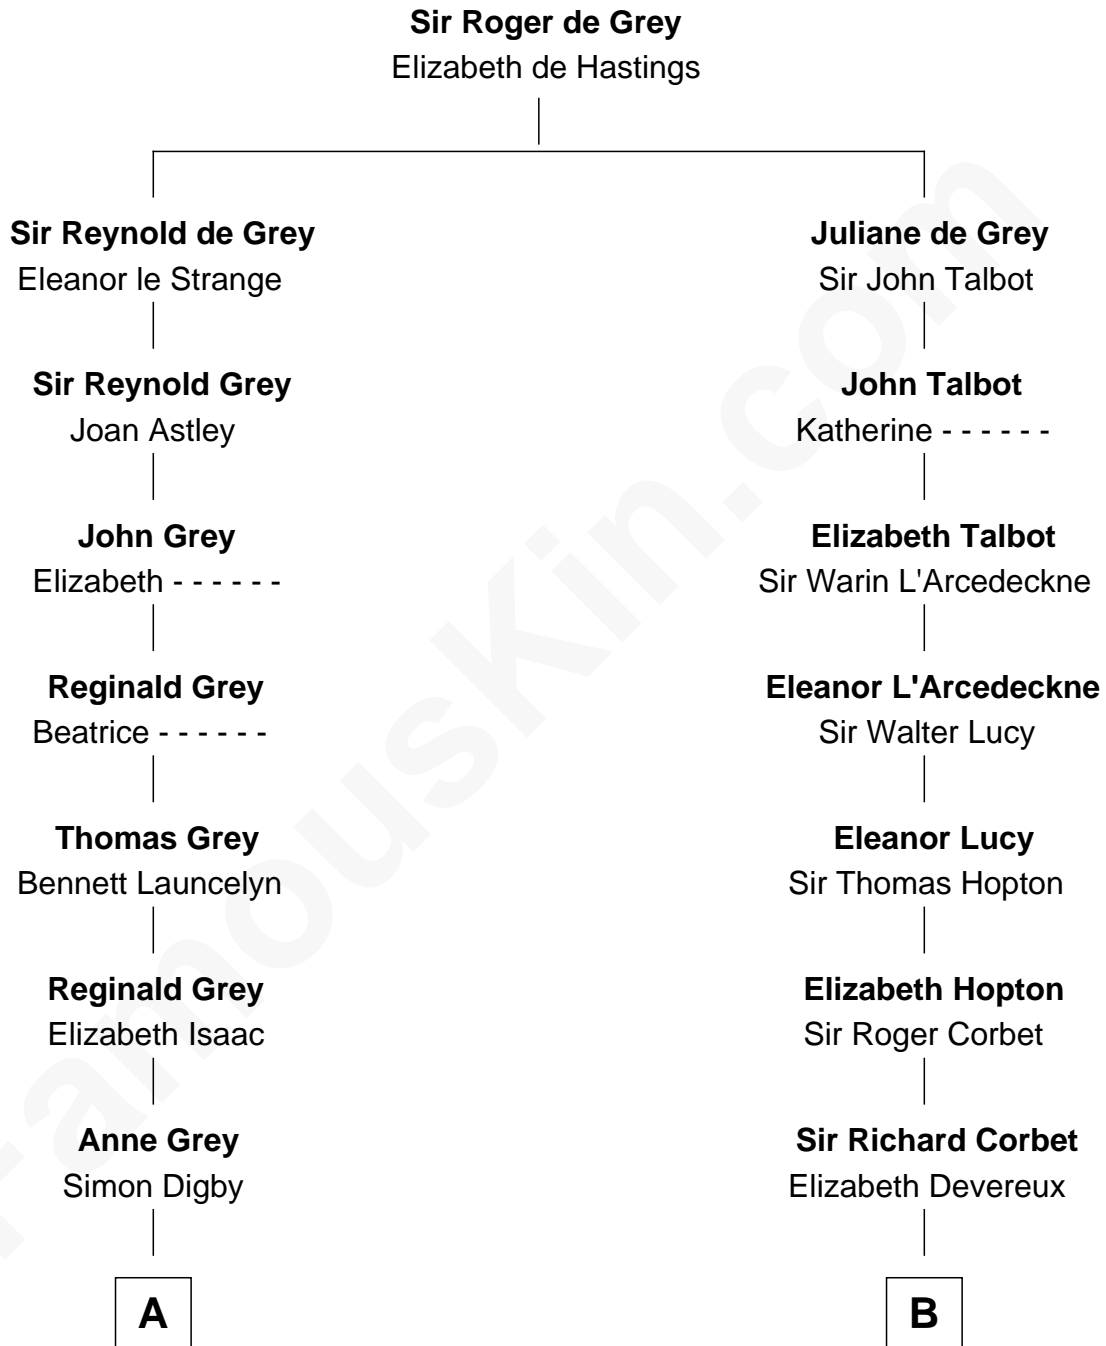

FamousKin.com Relationship Chart of

J.P. Morgan, Jr.

American Banker and Philanthropist

17th cousin 2 times removed of

Olivia De Havilland

Movie Actress

C

—
Margaret Letitia Molesworth
Charles Richard De Havilland

—
Walter Augustus De Havilland
Lillian Augusta Ruse

—
Olivia De Havilland
Movie Actress

FamousKin.com