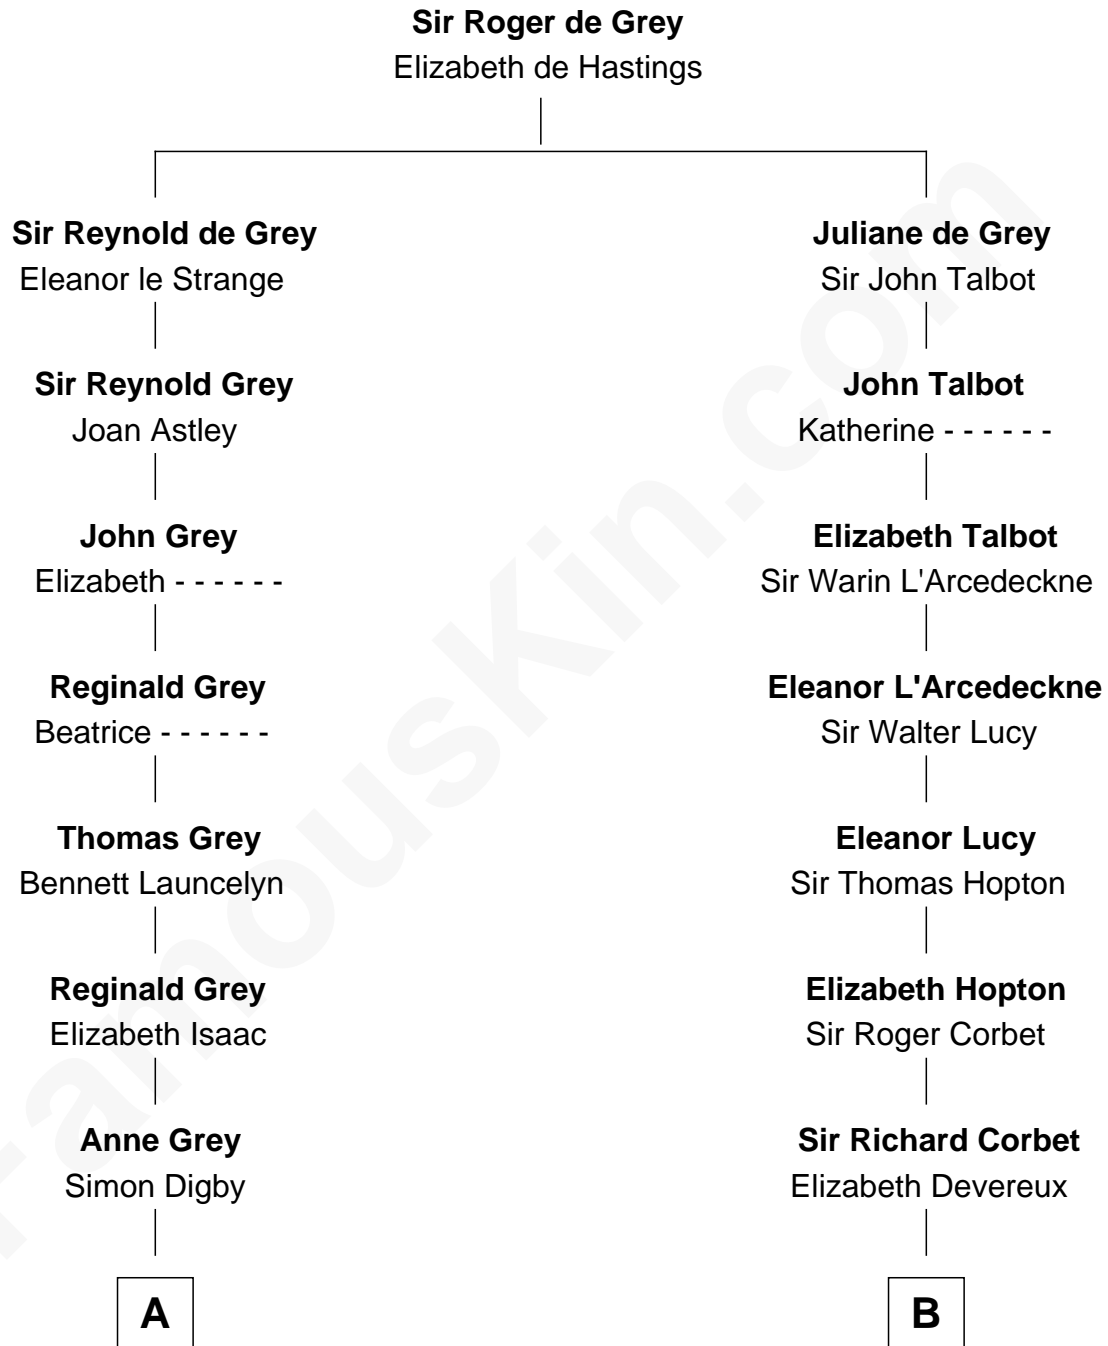

FamousKin.com Relationship Chart of

J.P. Morgan, Jr.

American Banker and Philanthropist

17th cousin 2 times removed of

Joan Fontaine

Movie Actress

C

—
Margaret Letitia Molesworth
Charles Richard De Havilland

—
Walter Augustus De Havilland
Lillian Augusta Ruse

—
Joan Fontaine
Movie Actress

FamousKin.com