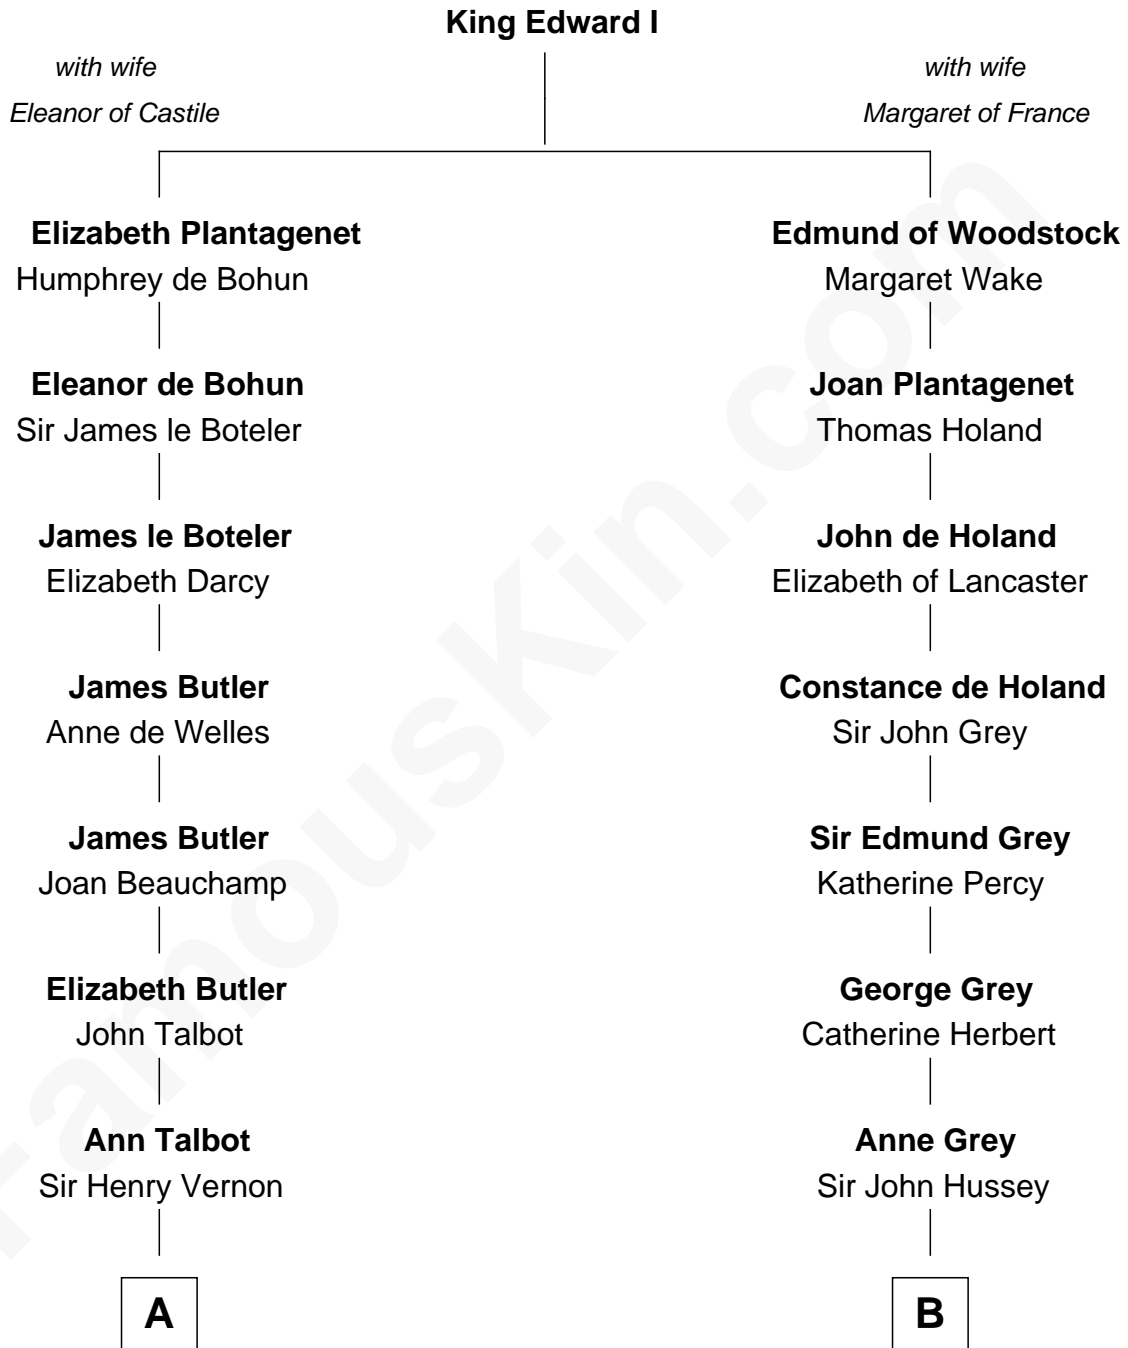

# FamousKin.com Relationship Chart of

**J.P. Morgan, Jr.**

*American Banker and Philanthropist*

13th cousin 7 times removed of

**George Clinton**

*4th U.S. Vice President*

**C**

—  
**William Gedney Tracy**

Rachel Huntington

—  
**Charles F. Tracy**

Louisa Kirkland

—  
**Frances Louisa Tracy**

John Pierpont Morgan

—  
**J.P. Morgan, Jr.**

*American Banker and Philanthropist*

FamousKin.com