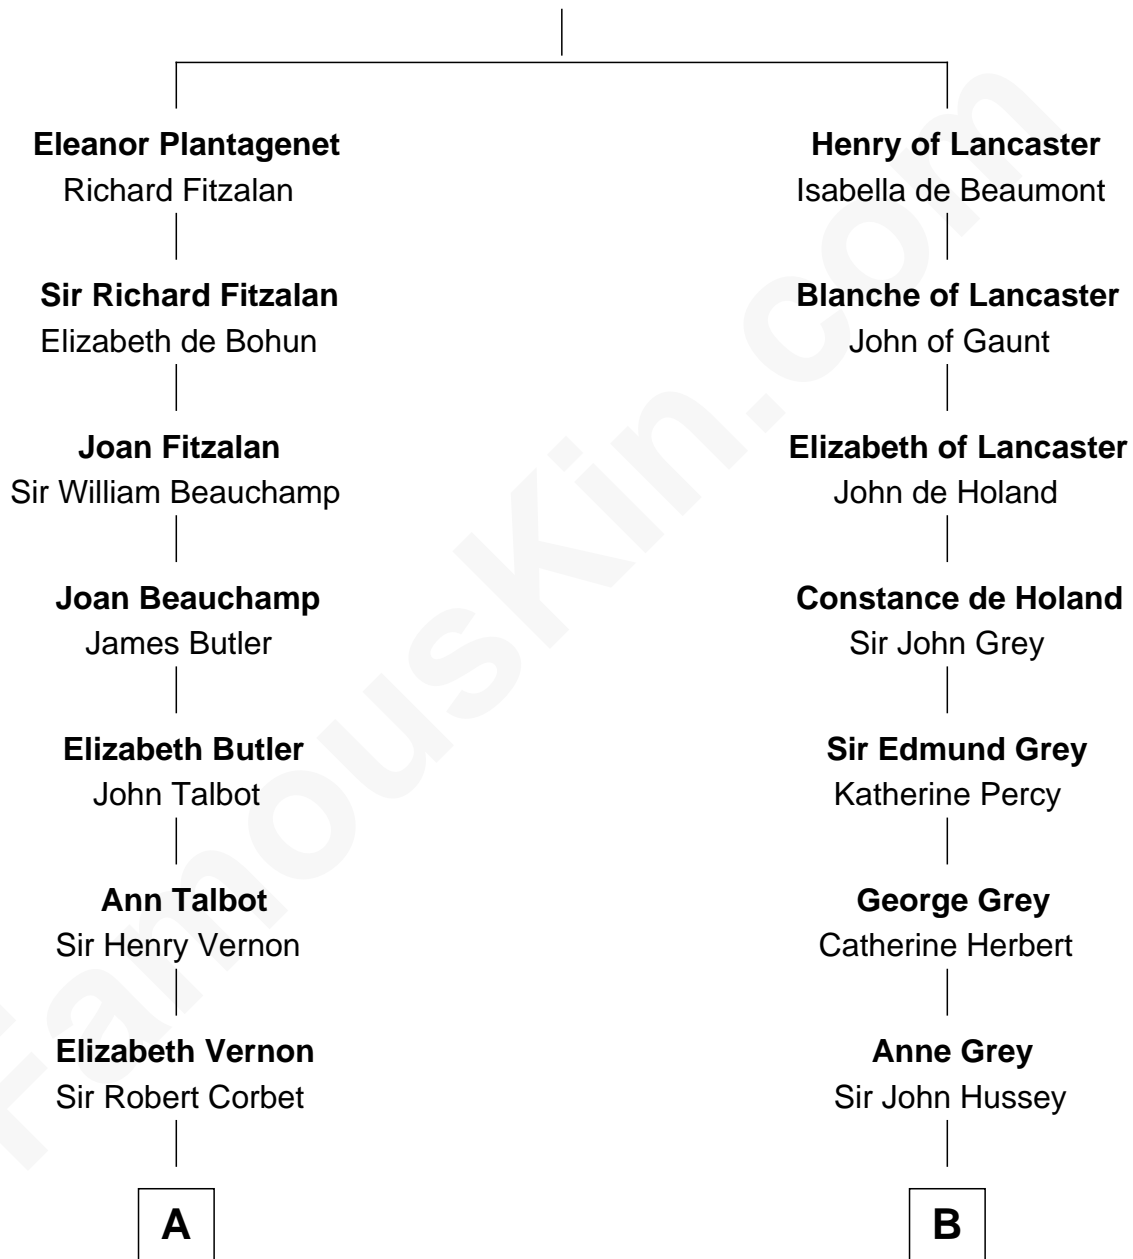

# FamousKin.com Relationship Chart of

**J.P. Morgan, Jr.**

*American Banker and Philanthropist*

**13th cousin 6 times removed of**

**George Clinton**

*4th U.S. Vice President*

**Henry Plantagenet**

Maud de Chaworth

**C**

—  
**Charles F. Tracy**

Louisa Kirkland

—  
**Frances Louisa Tracy**

John Pierpont Morgan

—  
**J.P. Morgan, Jr.**

*American Banker and Philanthropist*

FamousKin.com