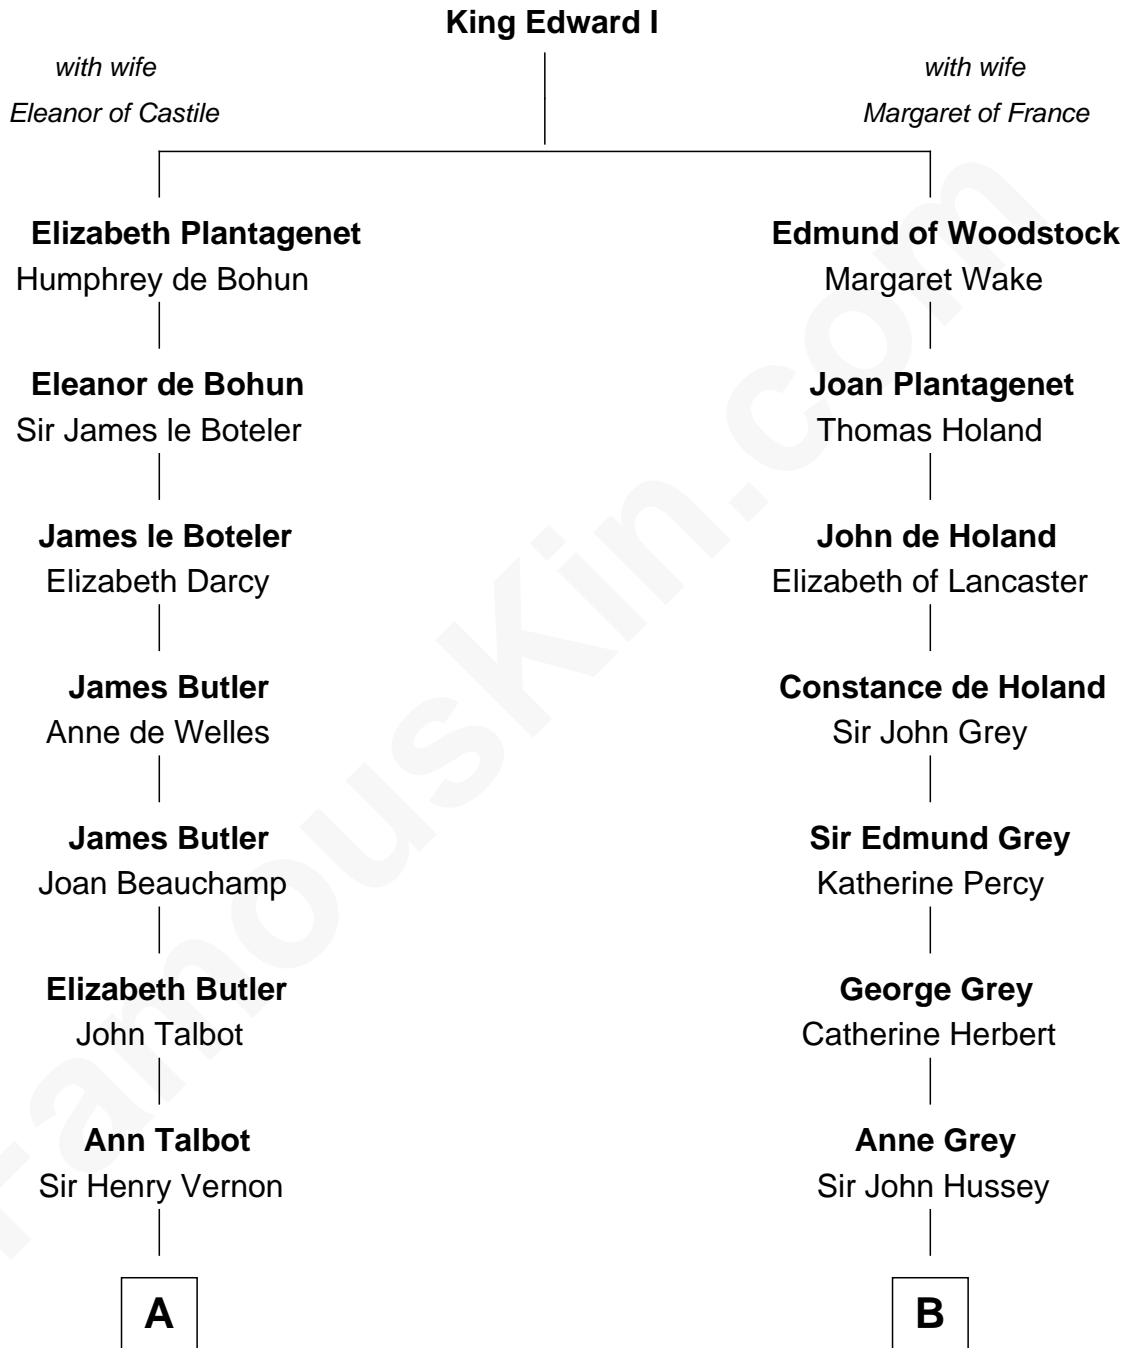

# FamousKin.com Relationship Chart of

**J.P. Morgan, Jr.**

*American Banker and Philanthropist*

**14th cousin 6 times removed of**

**DeWitt Clinton**

*6th Governor of New York*

**C**

—  
**William Gedney Tracy**

Rachel Huntington

—  
**Charles F. Tracy**

Louisa Kirkland

—  
**Frances Louisa Tracy**

John Pierpont Morgan

—  
**J.P. Morgan, Jr.**

*American Banker and Philanthropist*

FamousKin.com