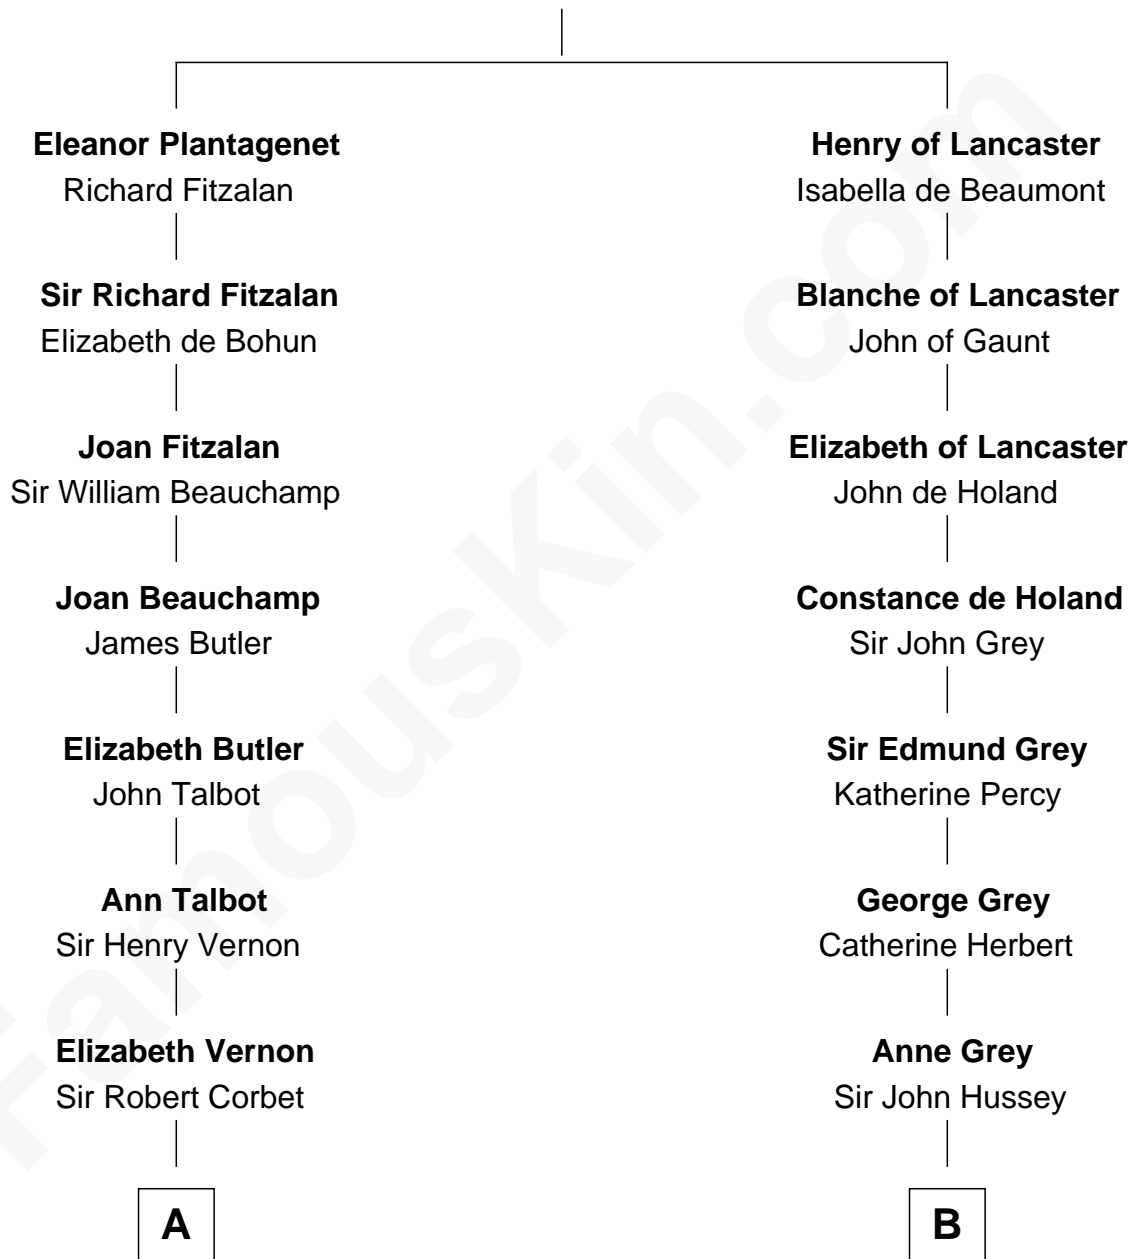

# FamousKin.com Relationship Chart of

**J.P. Morgan, Jr.**

*American Banker and Philanthropist*

**14th cousin 5 times removed of**

**DeWitt Clinton**

*6th Governor of New York*

**Henry Plantagenet**

Maud de Chaworth

**C**

—  
**Charles F. Tracy**

Louisa Kirkland

—  
**Frances Louisa Tracy**

John Pierpont Morgan

—  
**J.P. Morgan, Jr.**

*American Banker and Philanthropist*

FamousKin.com