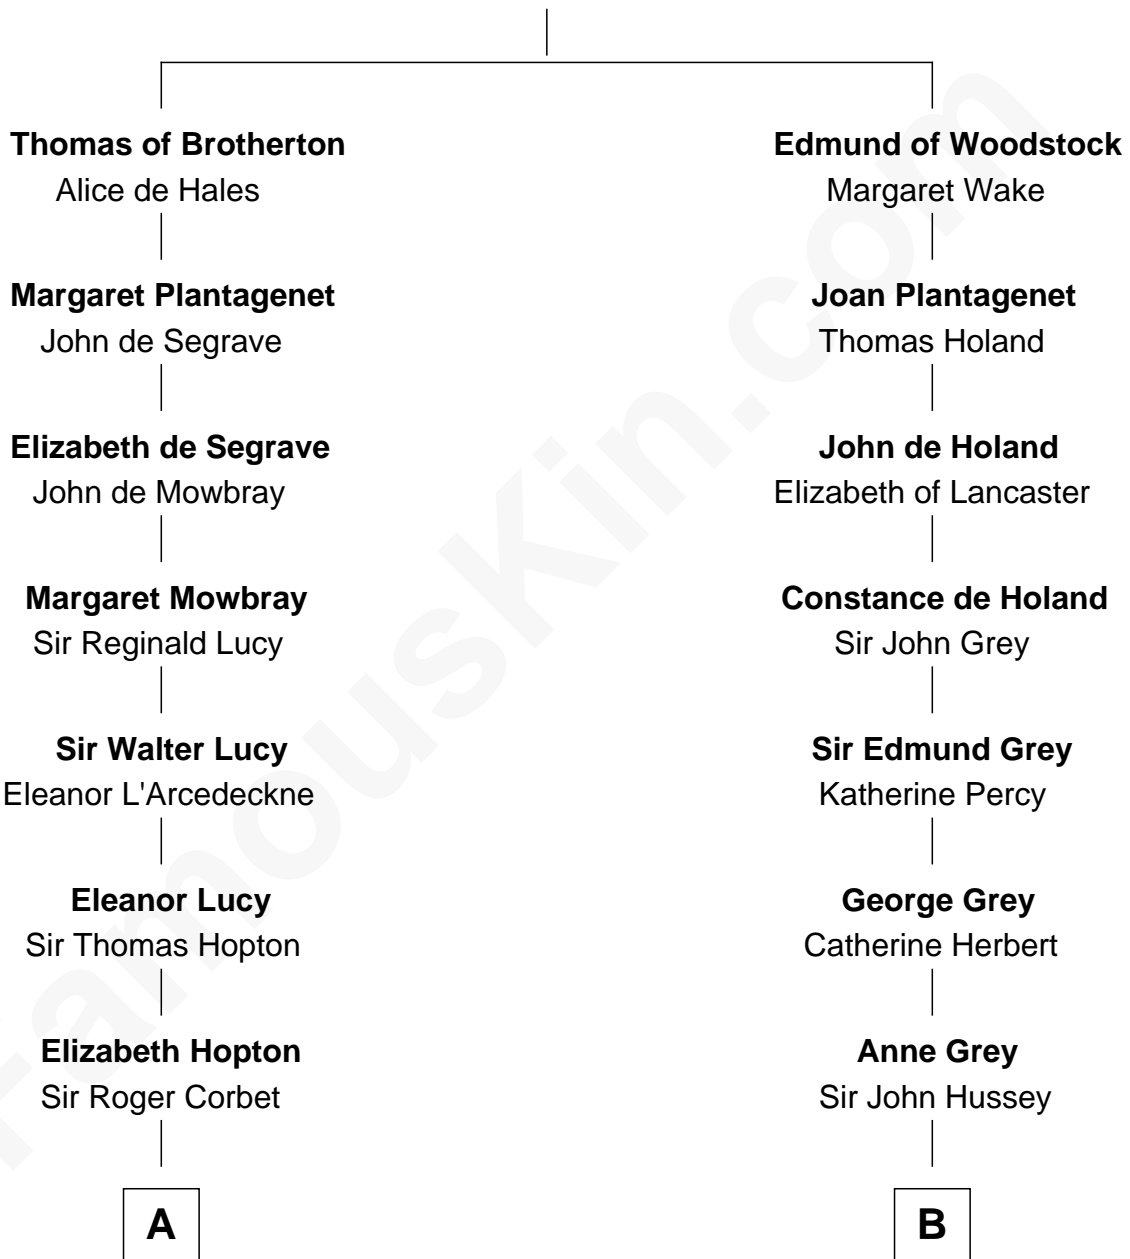

FamousKin.com Relationship Chart of

J.P. Morgan, Jr.

American Banker and Philanthropist

14th cousin 7 times removed of

DeWitt Clinton

6th Governor of New York

Margaret of France
Edward I, King of England

C

—
Jared Tracy
Margaret Grant

—
William Gedney Tracy
Rachel Huntington

—
Charles F. Tracy
Louisa Kirkland

—
Frances Louisa Tracy
John Pierpont Morgan

—
J.P. Morgan, Jr.
American Banker and Philanthropist

FamousKin.com