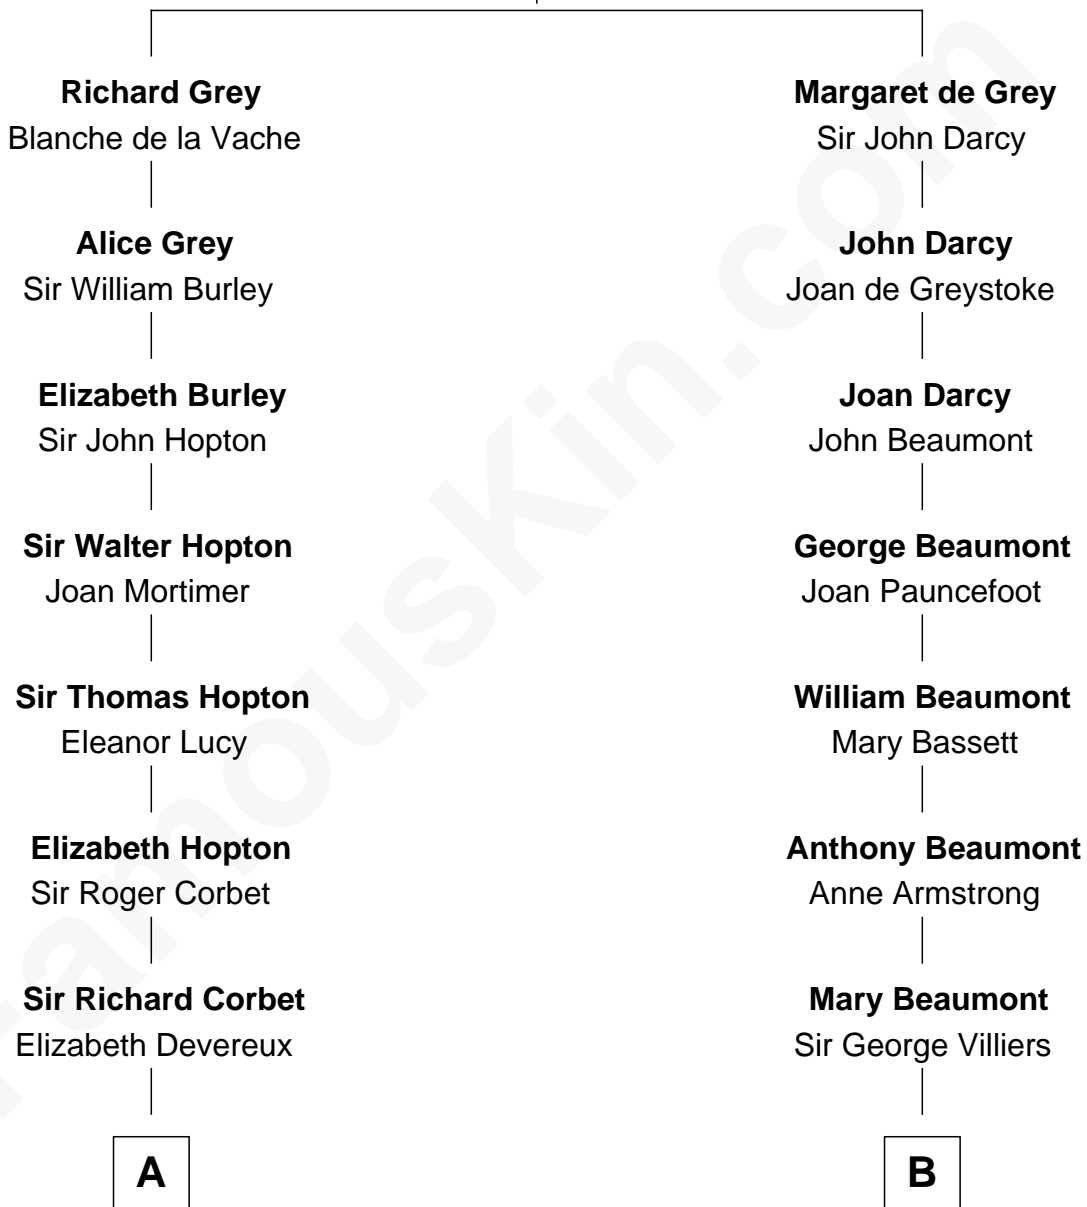

# FamousKin.com Relationship Chart of

**J.P. Morgan, Jr.**

*American Banker and Philanthropist*

**13th cousin 7 times removed of**

**Lt. Gen. James Brudenell**

*Leader of the "Charge of the Light Brigade"*

**Sir Henry de Grey**

Elizabeth Talbot

**C**

—  
**William Gedney Tracy**

Rachel Huntington

—  
**Charles F. Tracy**

Louisa Kirkland

—  
**Frances Louisa Tracy**