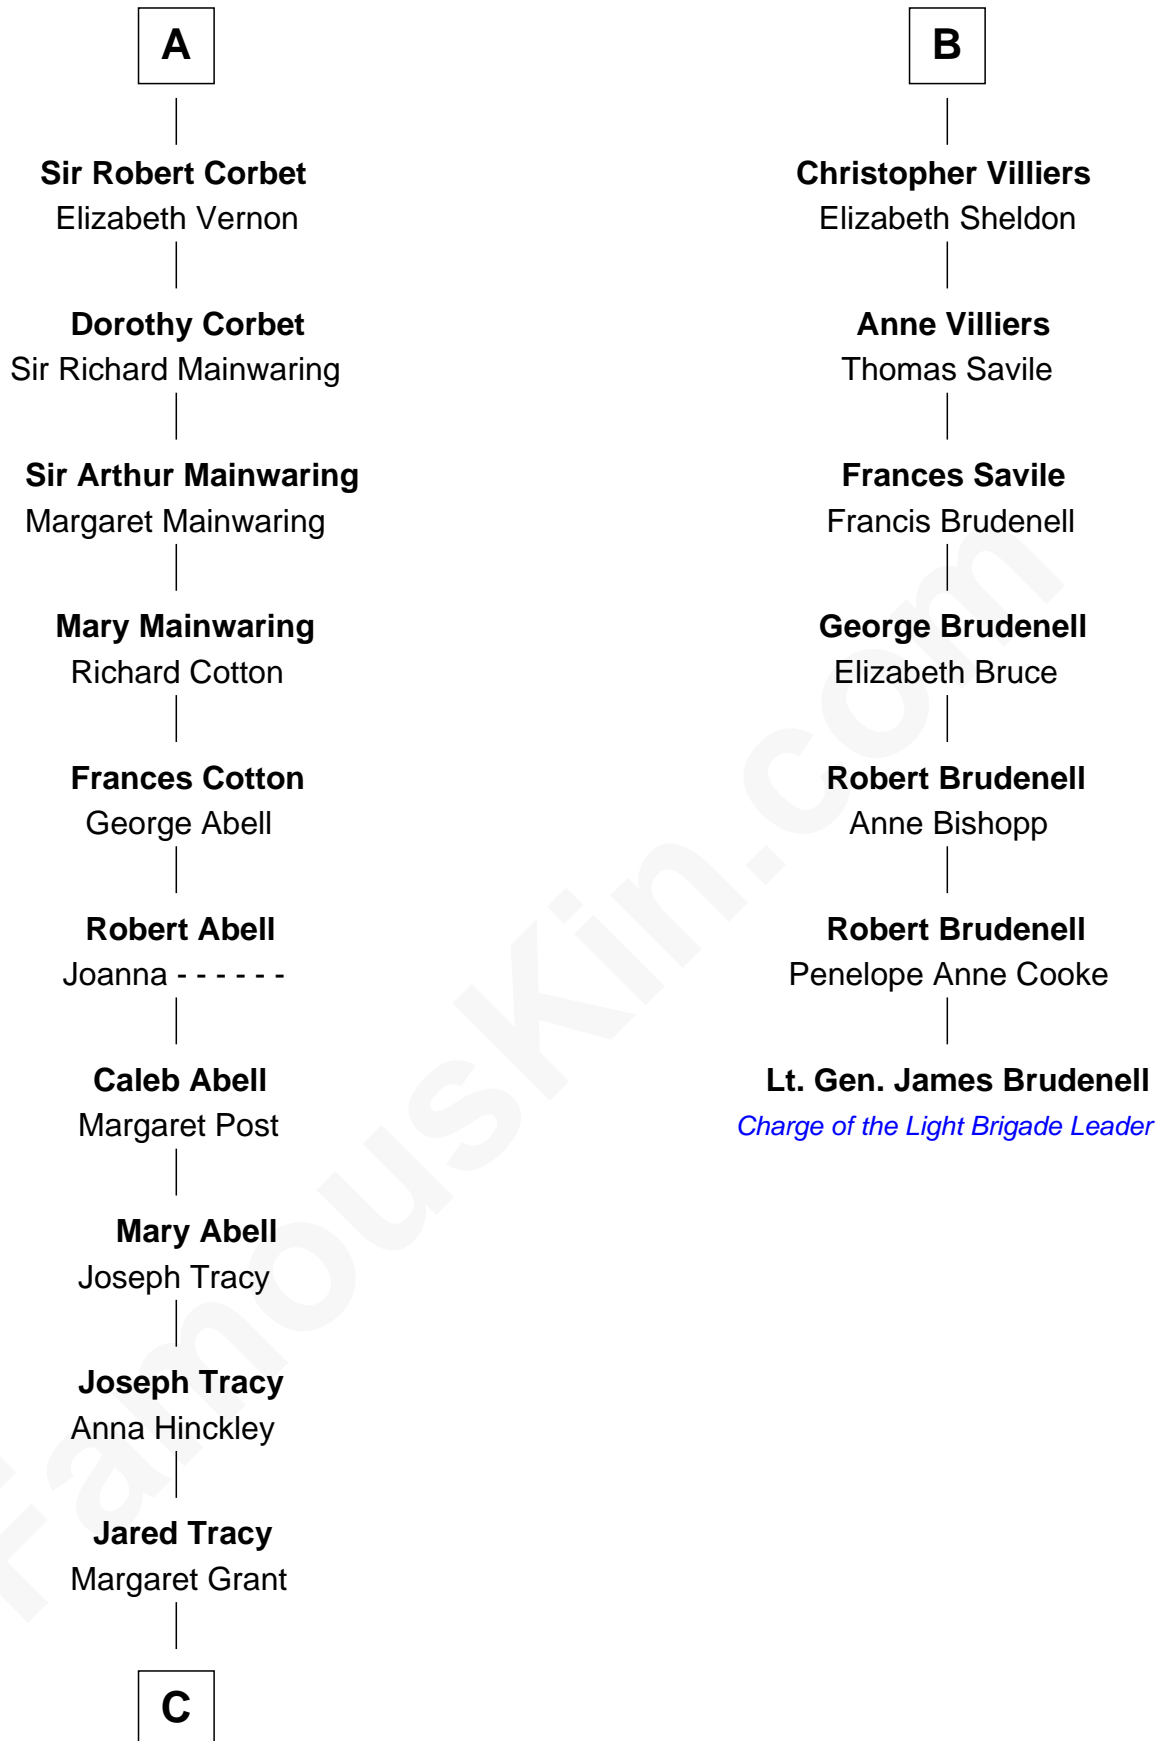

# FamousKin.com Relationship Chart of

**J.P. Morgan, Jr.**

*American Banker and Philanthropist*

**13th cousin 7 times removed of**

**Lt. Gen. James Brudenell**

*Leader of the "Charge of the Light Brigade"*

**Sir Henry de Grey**

Elizabeth Talbot

**C**

—  
**William Gedney Tracy**

Rachel Huntington

—  
**Charles F. Tracy**

Louisa Kirkland

—  
**Frances Louisa Tracy**