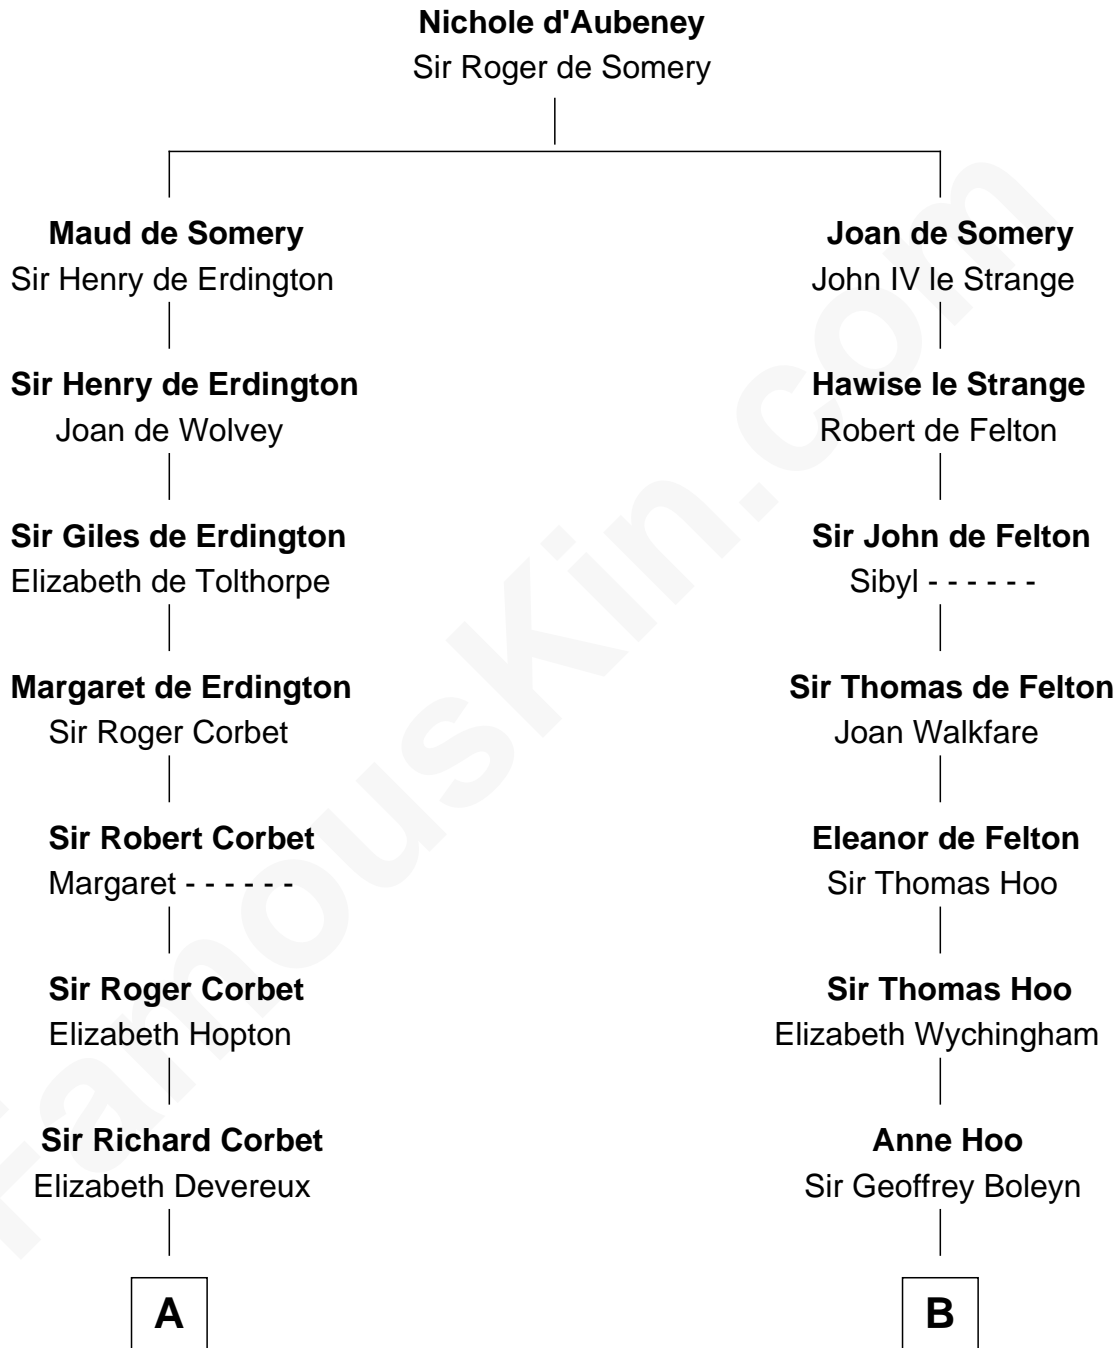

# FamousKin.com Relationship Chart of

**J.P. Morgan, Jr.**

*American Banker and Philanthropist*

19th cousin 1 time removed of

**Lt. Gen. James Brudenell**

*Leader of the "Charge of the Light Brigade"*

**C**

**William Gedney Tracy**

Rachel Huntington

**Charles F. Tracy**

Louisa Kirkland

**Frances Louisa Tracy**

John Pierpont Morgan

**J.P. Morgan, Jr.**

*American Banker and Philanthropist*