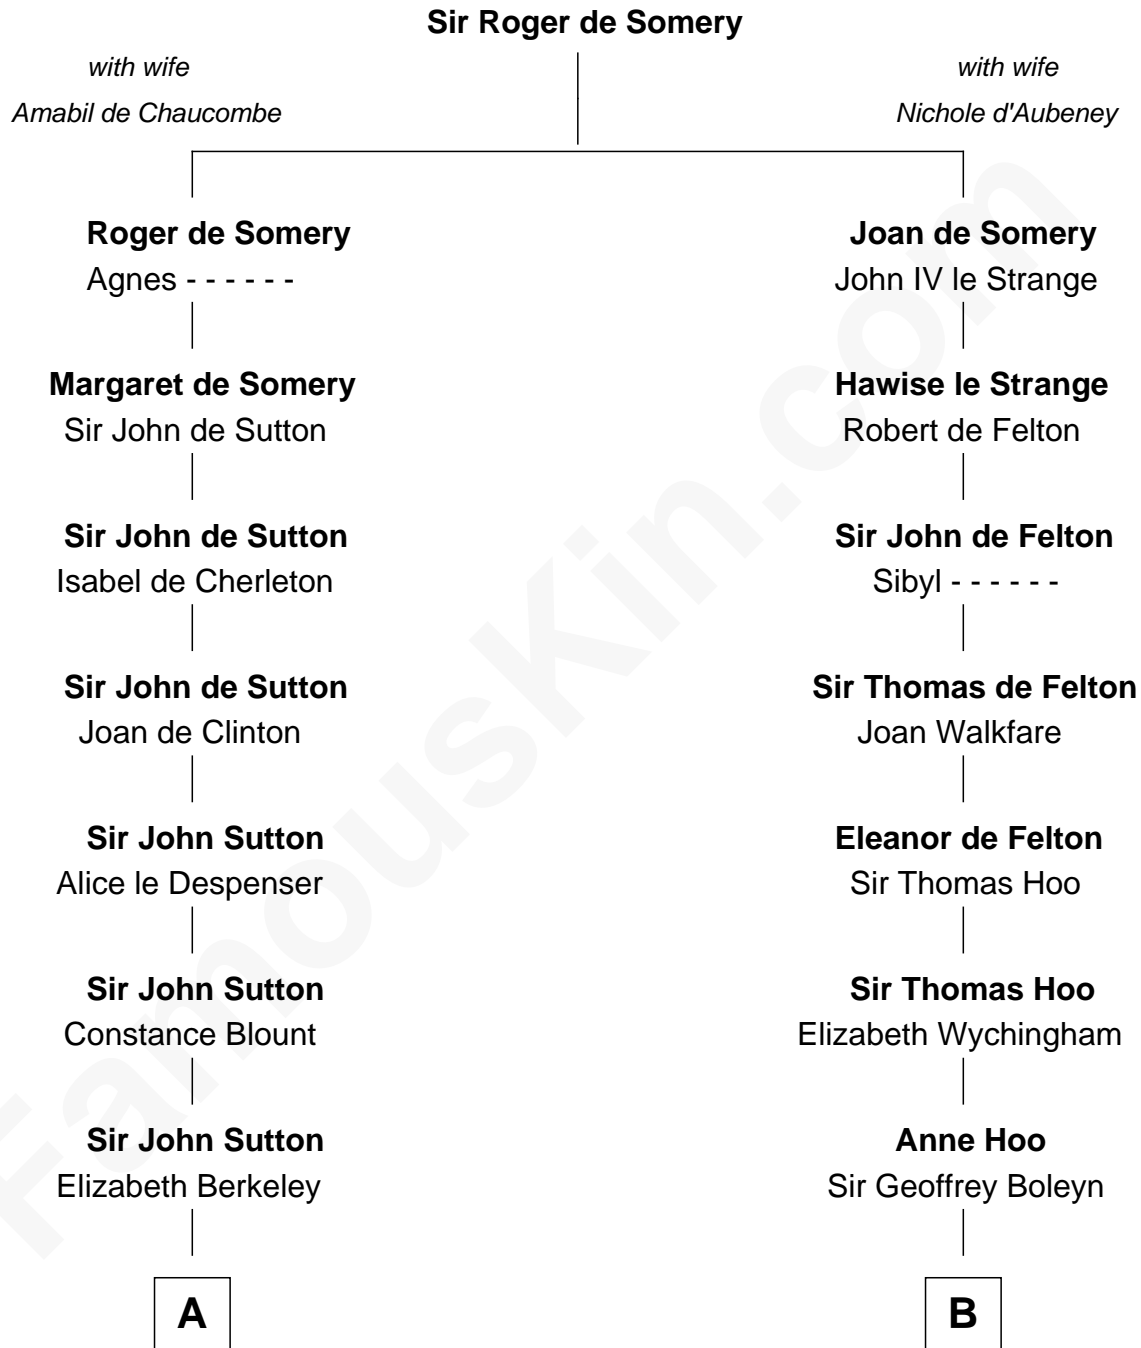

FamousKin.com
Relationship Chart of
J.P. Morgan, Jr.

American Banker and Philanthropist

19th cousin 1 time removed of

Lt. Gen. James Brudenell

Leader of the "Charge of the Light Brigade"

C

William Gedney Tracy

Rachel Huntington

Charles F. Tracy

Louisa Kirkland

Frances Louisa Tracy

John Pierpont Morgan

J.P. Morgan, Jr.

American Banker and Philanthropist

D