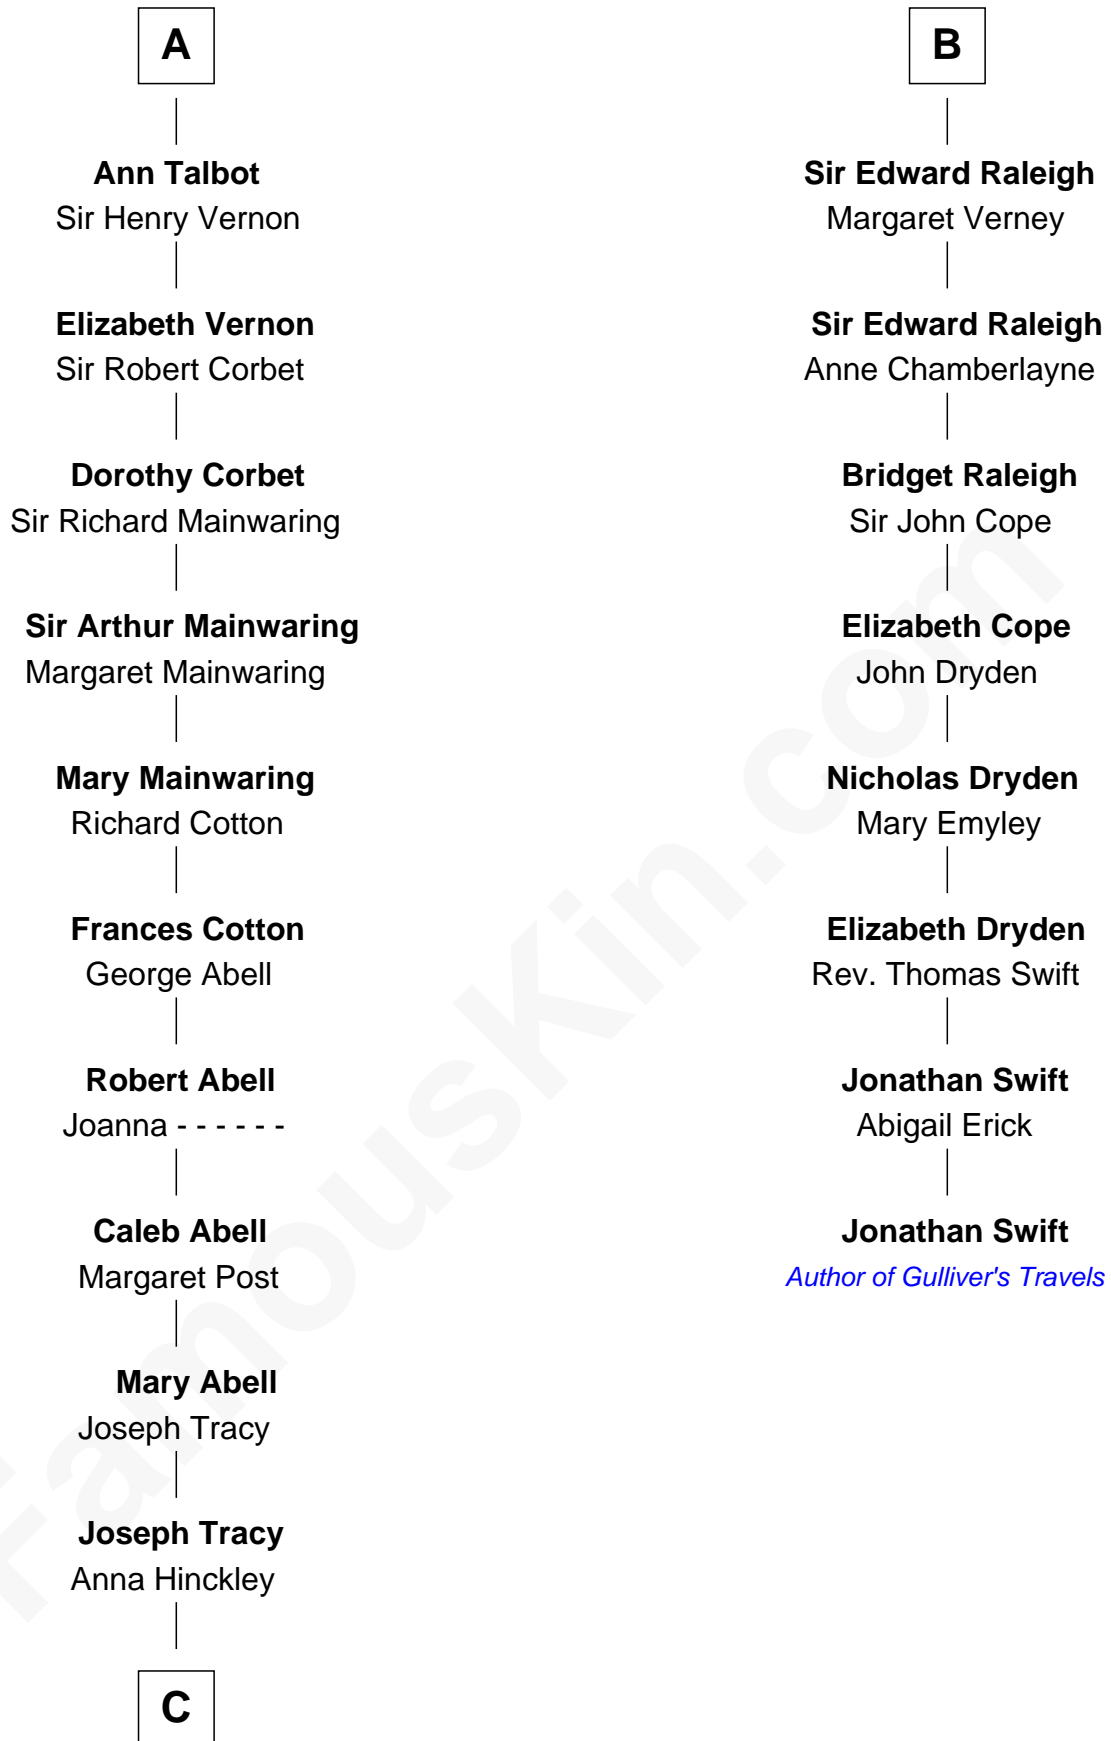

FamousKin.com Relationship Chart of

J.P. Morgan, Jr.

American Banker and Philanthropist

14th cousin 7 times removed of

Jonathan Swift

Author of Gulliver's Travels

C

—
Jared Tracy
Margaret Grant

—
William Gedney Tracy
Rachel Huntington

—
Charles F. Tracy
Louisa Kirkland

—
Frances Louisa Tracy
John Pierpont Morgan

—
J.P. Morgan, Jr.
American Banker and Philanthropist

FamousKin.com