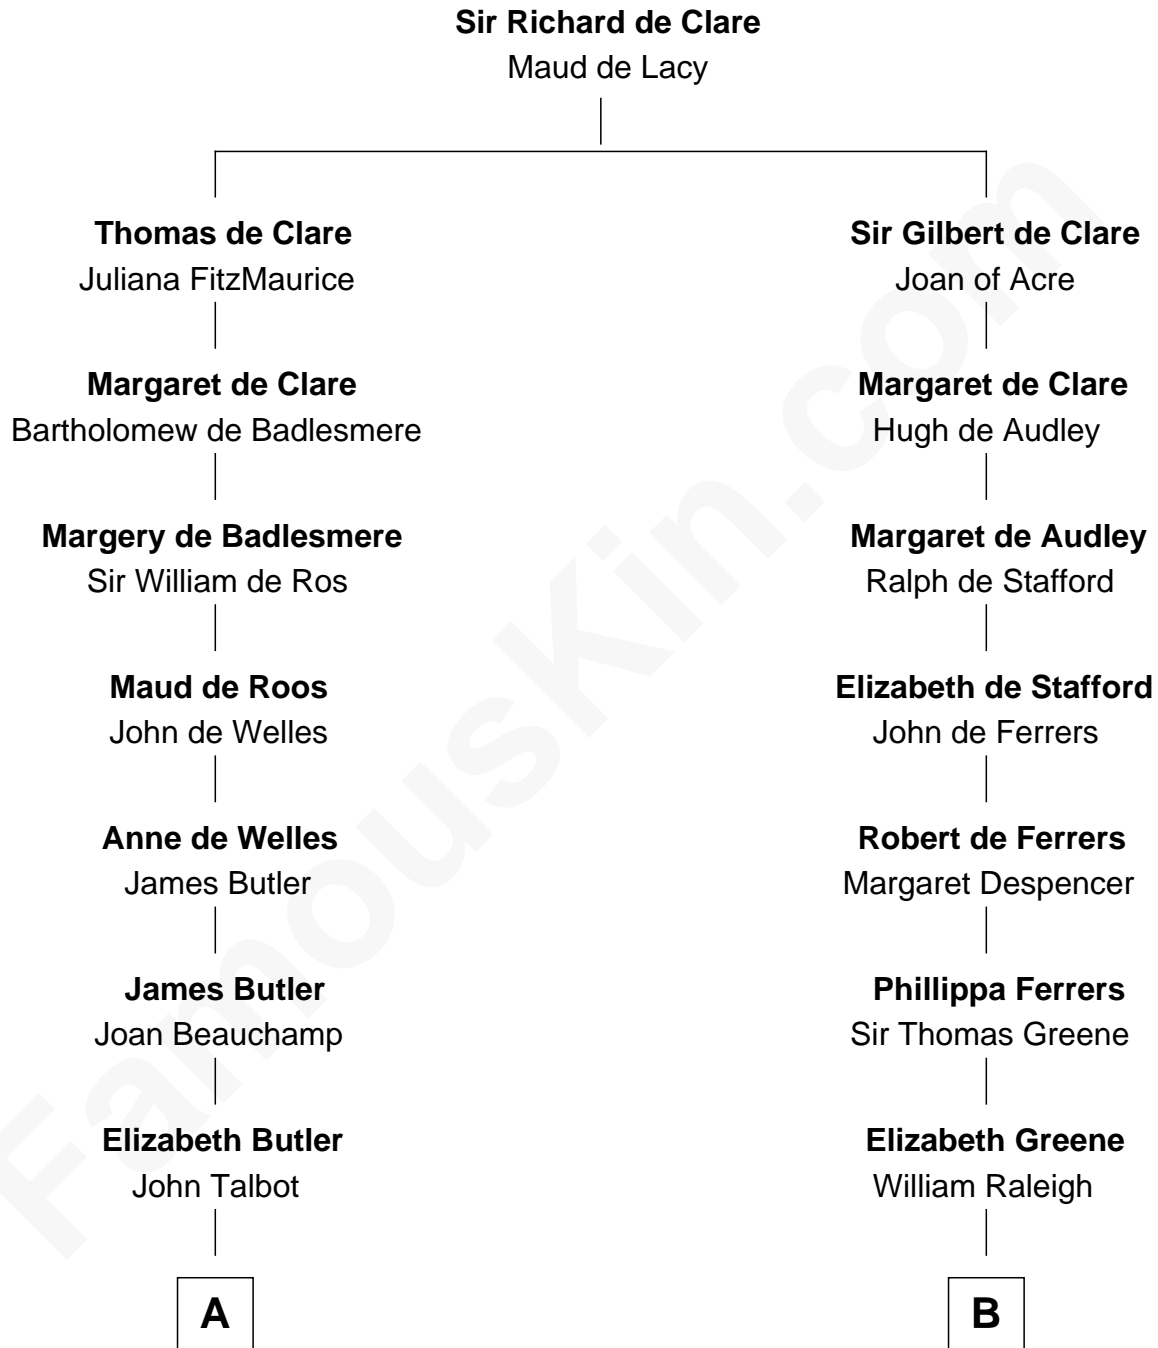

FamousKin.com Relationship Chart of

J.P. Morgan, Jr.

American Banker and Philanthropist

14th cousin 7 times removed of

Jonathan Swift

Author of Gulliver's Travels

C

—
Jared Tracy
Margaret Grant

—
William Gedney Tracy
Rachel Huntington

—
Charles F. Tracy
Louisa Kirkland

—
Frances Louisa Tracy
John Pierpont Morgan

—
J.P. Morgan, Jr.
American Banker and Philanthropist

FamousKin.com