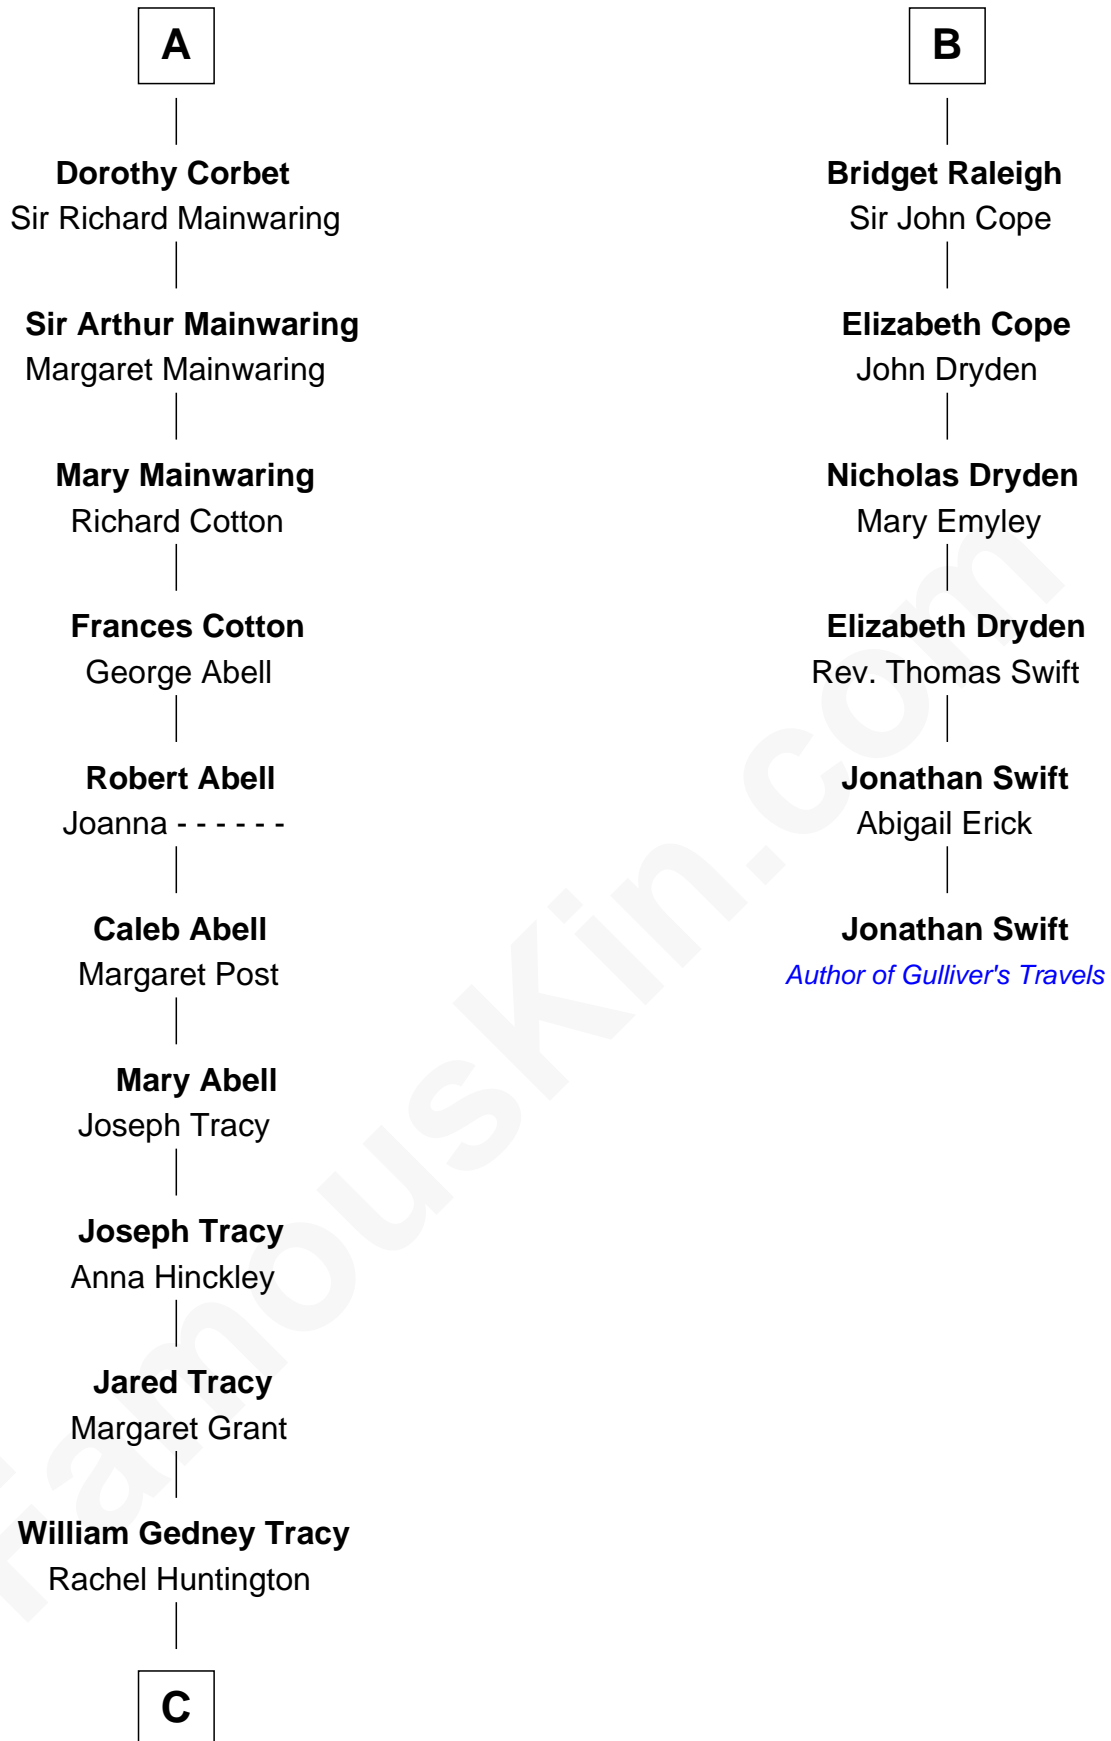

# FamousKin.com Relationship Chart of

**J.P. Morgan, Jr.**

*American Banker and Philanthropist*

**12th cousin 7 times removed of**

**Jonathan Swift**

*Author of Gulliver's Travels*

**Edmund Fitzalan**

Alice de Warenne

**C**

—  
**Charles F. Tracy**

Louisa Kirkland

—  
**Frances Louisa Tracy**

John Pierpont Morgan

—  
**J.P. Morgan, Jr.**

*American Banker and Philanthropist*

FamousKin.com