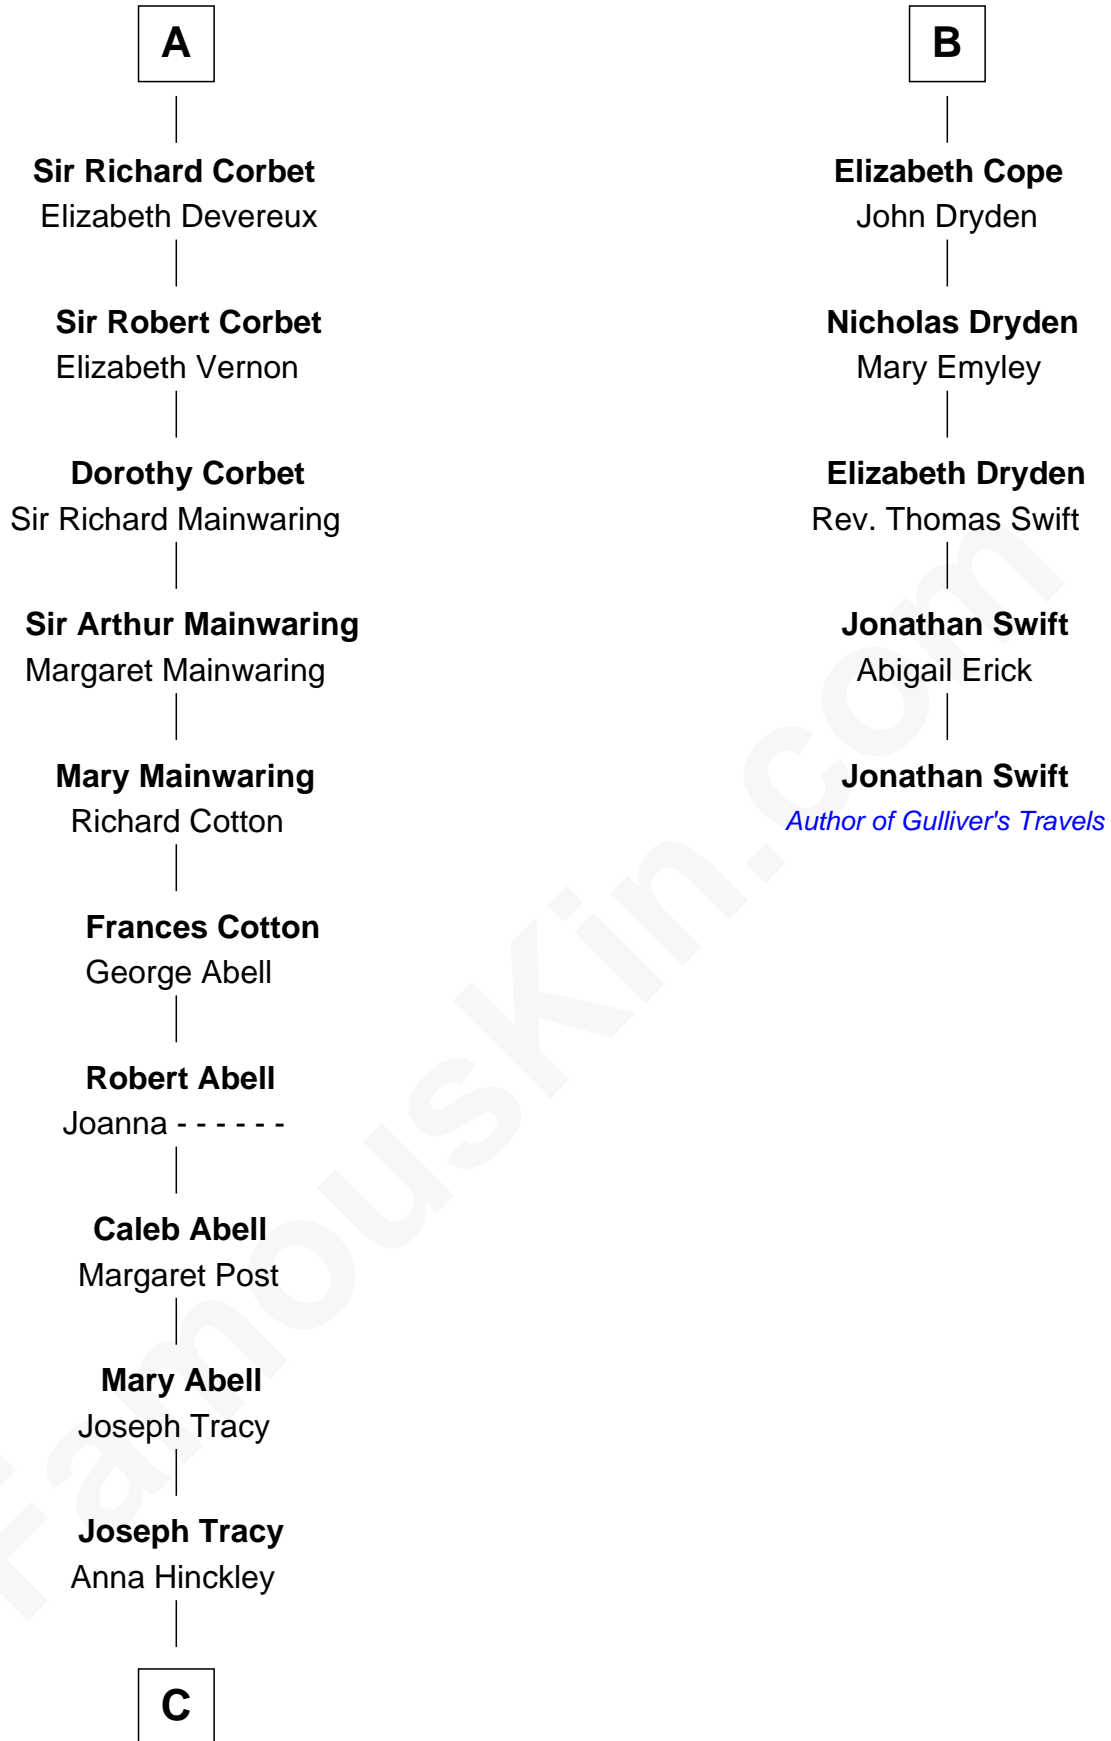

# FamousKin.com Relationship Chart of

**J.P. Morgan, Jr.**

*American Banker and Philanthropist*

11th cousin 10 times removed of

**Jonathan Swift**

*Author of Gulliver's Travels*

**Sir Gilbert Talbot**

Pernel le Boteler

Ankaret le Strange

**Mary Talbot**

Sir Thomas Greene

**Sir Thomas Greene**

Phillippa Ferrers

**Elizabeth Greene**

William Raleigh

**Sir Edward Raleigh**

Margaret Verney

**Sir Edward Raleigh**

Anne Chamberlayne

**Bridget Raleigh**

Sir John Cope

**B**

**C**

—  
**Jared Tracy**  
Margaret Grant