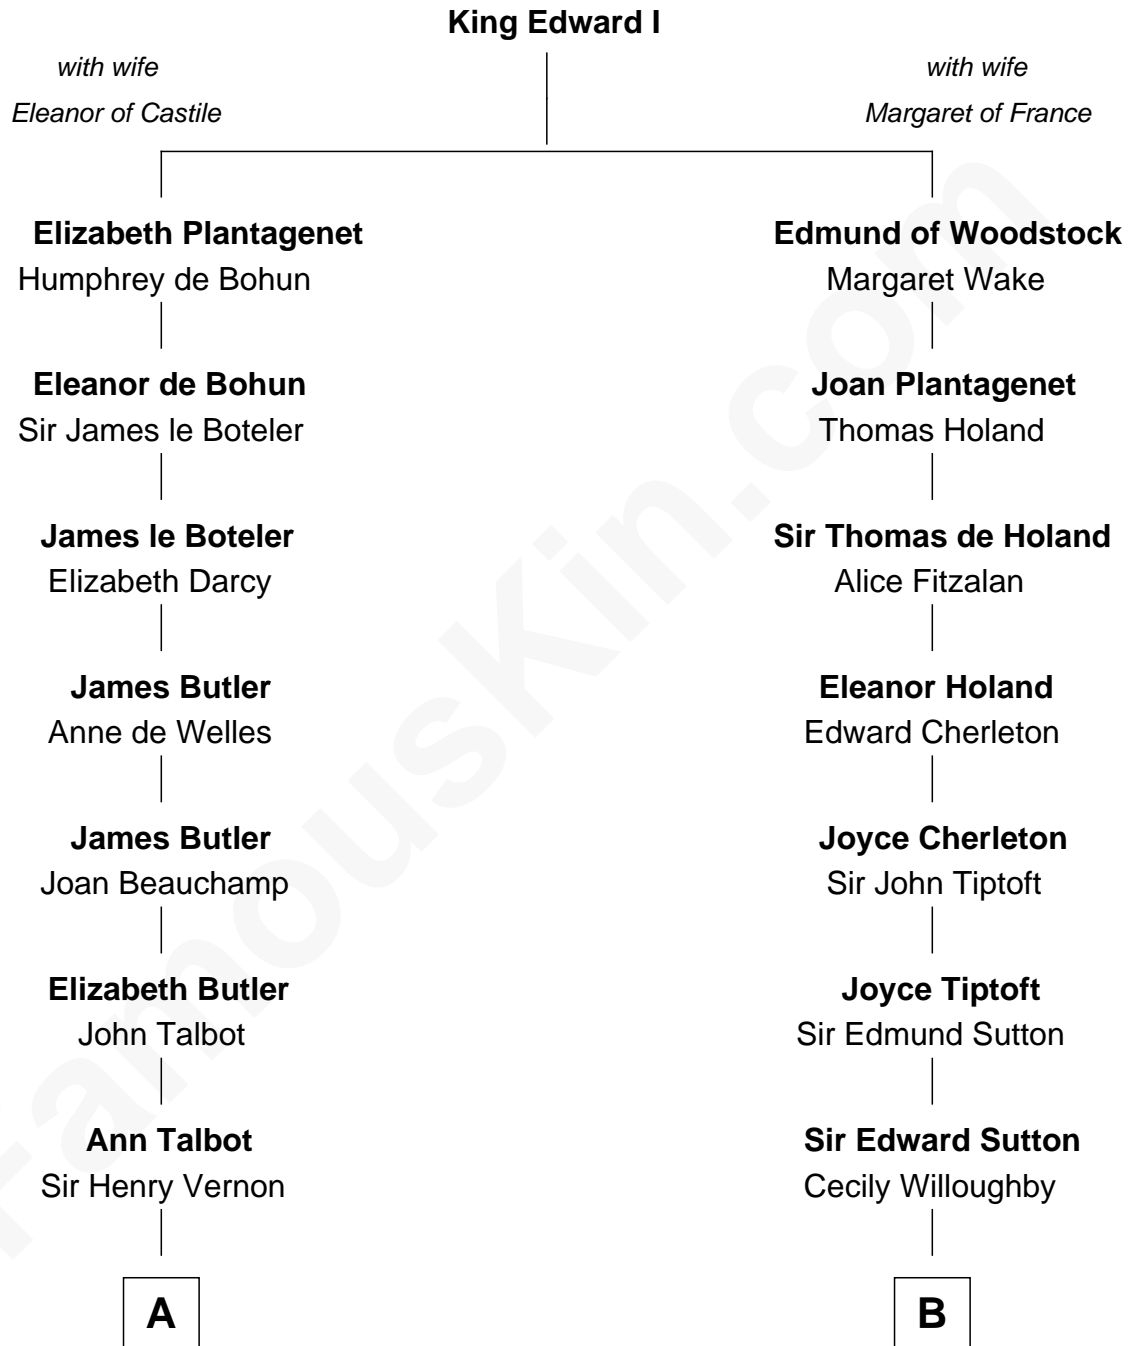

# FamousKin.com Relationship Chart of

**J.P. Morgan, Jr.**

*American Banker and Philanthropist*

20th cousin 1 time removed of

**Alan Ladd**

*Movie Actor*

**C**

**William Gedney Tracy**

Rachel Huntington

**Charles F. Tracy**

Louisa Kirkland

**Frances Louisa Tracy**

John Pierpont Morgan

**J.P. Morgan, Jr.**

*American Banker and Philanthropist*

**D**