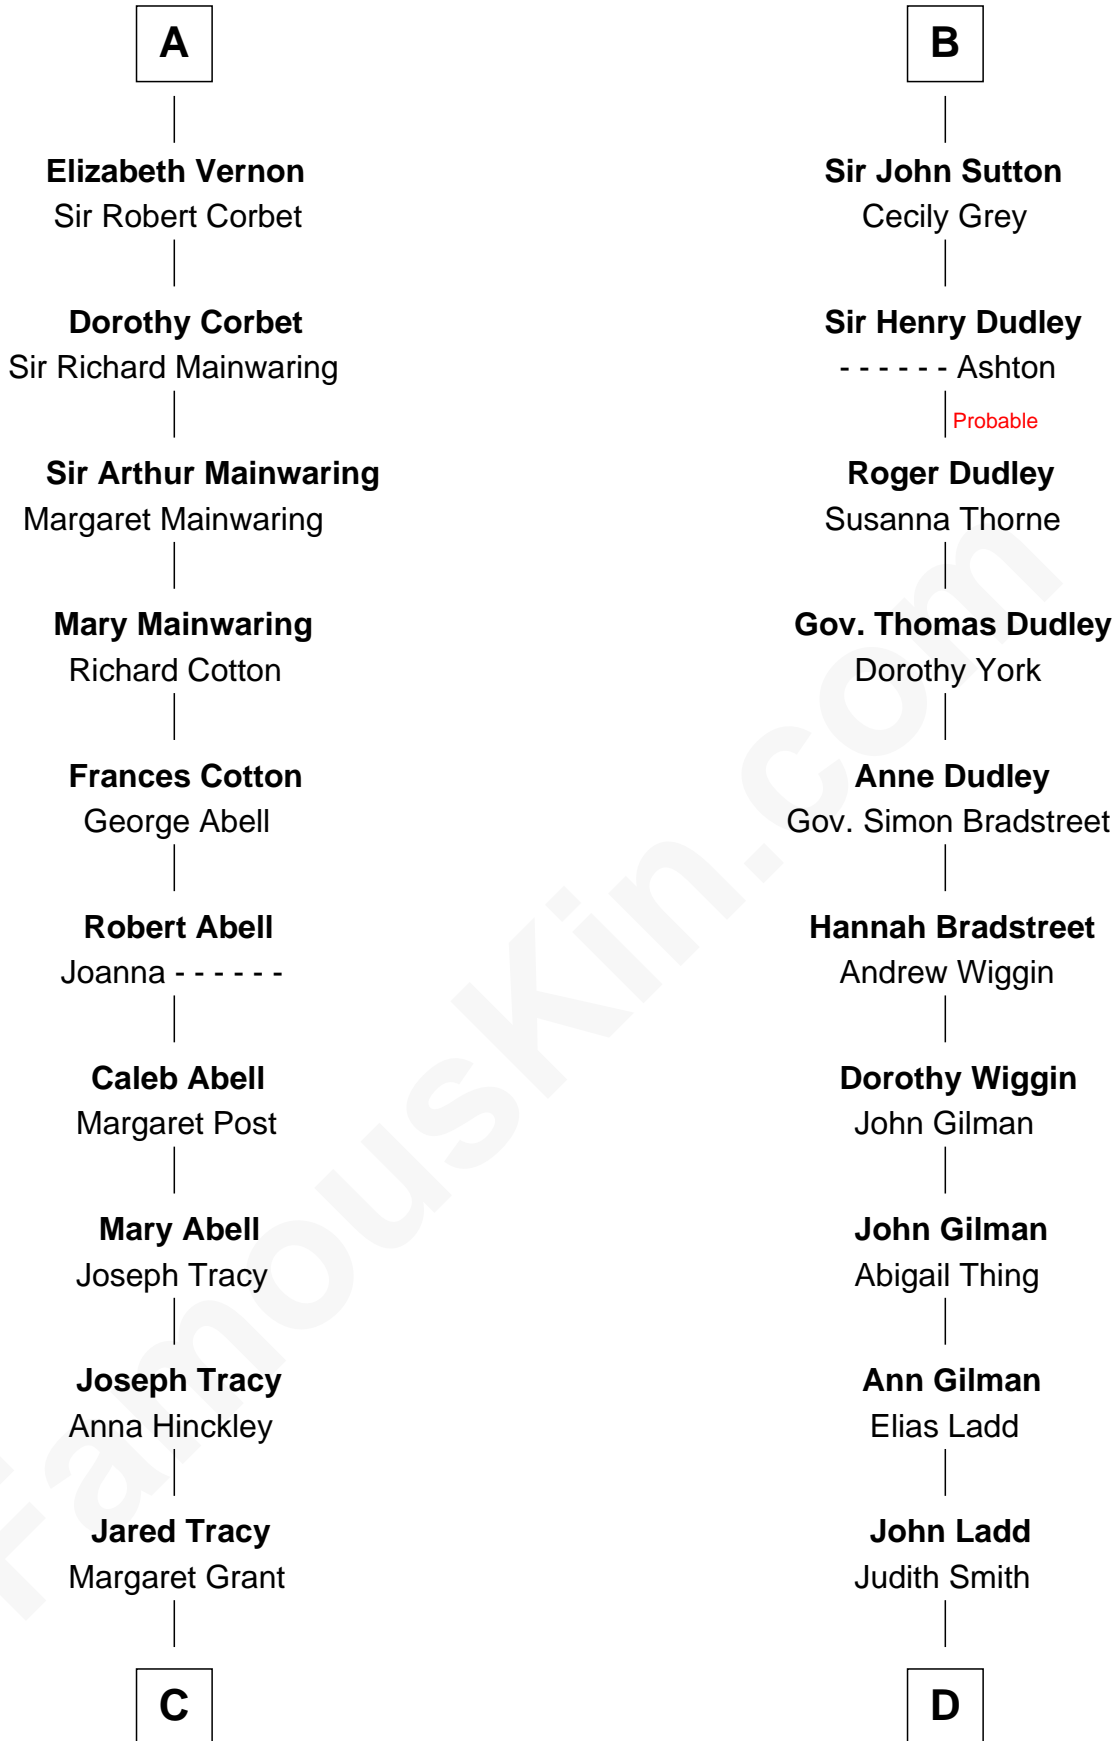

# FamousKin.com Relationship Chart of

**J.P. Morgan, Jr.**

*American Banker and Philanthropist*

20th cousin 1 time removed of

**Alan Ladd**

*Movie Actor*

**C**

**William Gedney Tracy**

Rachel Huntington

**Charles F. Tracy**

Louisa Kirkland

**Frances Louisa Tracy**

John Pierpont Morgan

**J.P. Morgan, Jr.**

*American Banker and Philanthropist*

**D**

**Josiah Ladd**

Nancy Ladd

**Alvaro Ladd**

Nancy Shotwell

**Oscar F. Ladd**

Julia Henrietta Meigs

**Alan Harwood Ladd**

Selina Raleigh