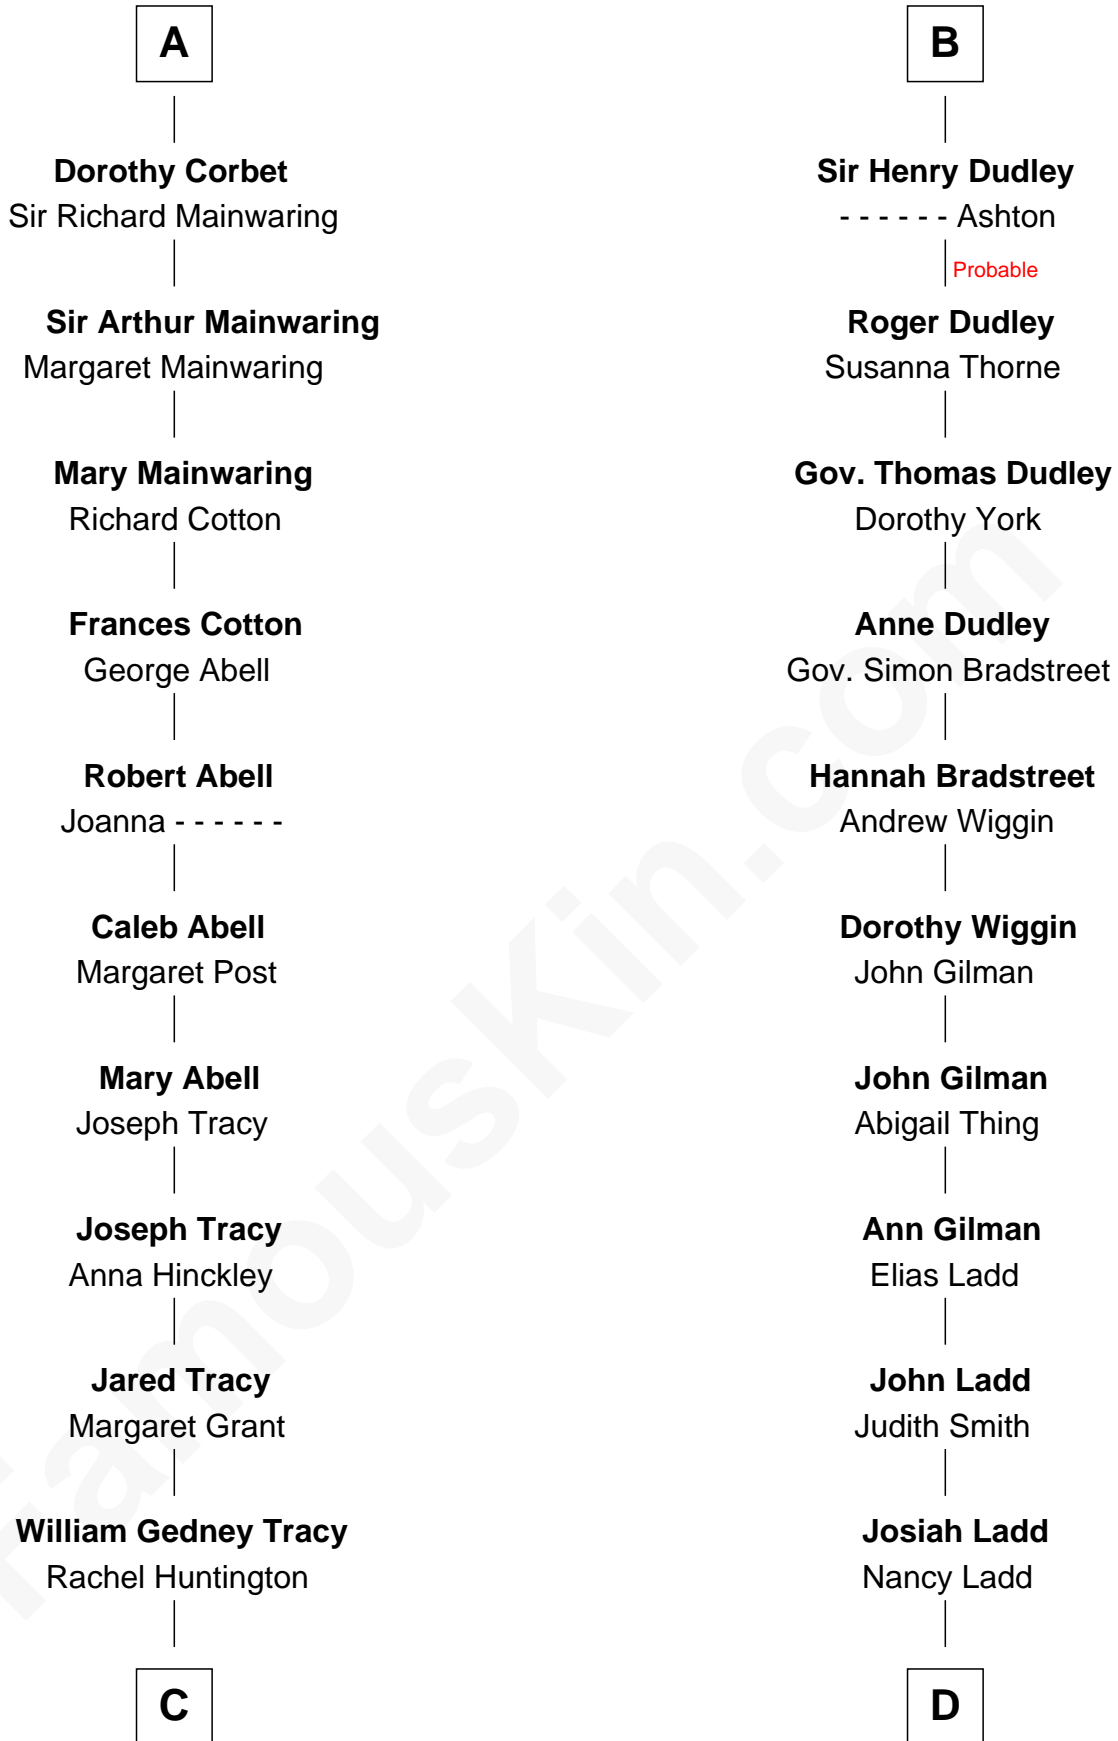

# FamousKin.com Relationship Chart of

**J.P. Morgan, Jr.**

*American Banker and Philanthropist*

19th cousin 1 time removed of

**Alan Ladd**

*Movie Actor*

**Ralph de Stafford**  
Margaret de Audley

**Elizabeth de Stafford**

Sir Walter Devereux

**Elizabeth Devereux**

Sir Richard Corbet

**Sir Robert Corbet**

Elizabeth Vernon

**A**

**Beatrice de Stafford**

Thomas de Ros

**Margaret de Ros**

Sir Reynold Grey

**Margaret Grey**

Sir William Bonville

**William Bonville**

Elizabeth Harington

**William Bonville**

Katherine Neville

**Cecily Bonville**

Thomas Grey

**Cecily Grey**

Sir John Sutton

**B**

**C**

**Charles F. Tracy**  
Louisa Kirkland

**Frances Louisa Tracy**  
John Pierpont Morgan