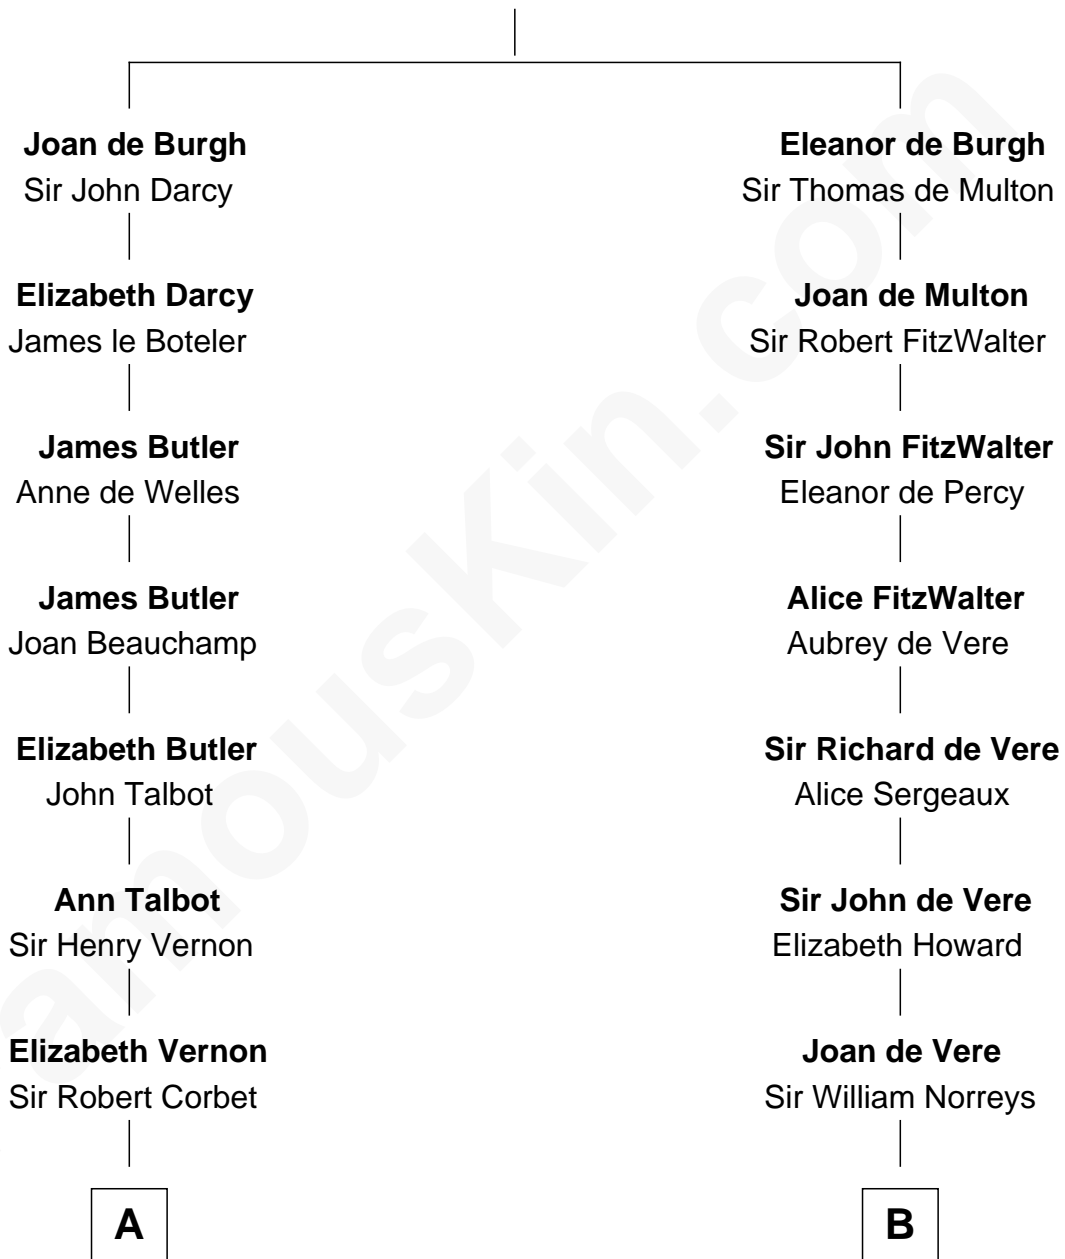

FamousKin.com Relationship Chart of

J.P. Morgan, Jr.

American Banker and Philanthropist

19th cousin 1 time removed of

Alan Ladd

Movie Actor

Sir Richard de Burgh

Margaret - - - - -

C

Charles F. Tracy
Louisa Kirkland

Frances Louisa Tracy
John Pierpont Morgan

J.P. Morgan, Jr.
American Banker and Philanthropist

D

Nancy Shotwell
Alvaro Ladd

Oscar F. Ladd
Julia Henrietta Meigs

Alan Harwood Ladd
Selina Raleigh