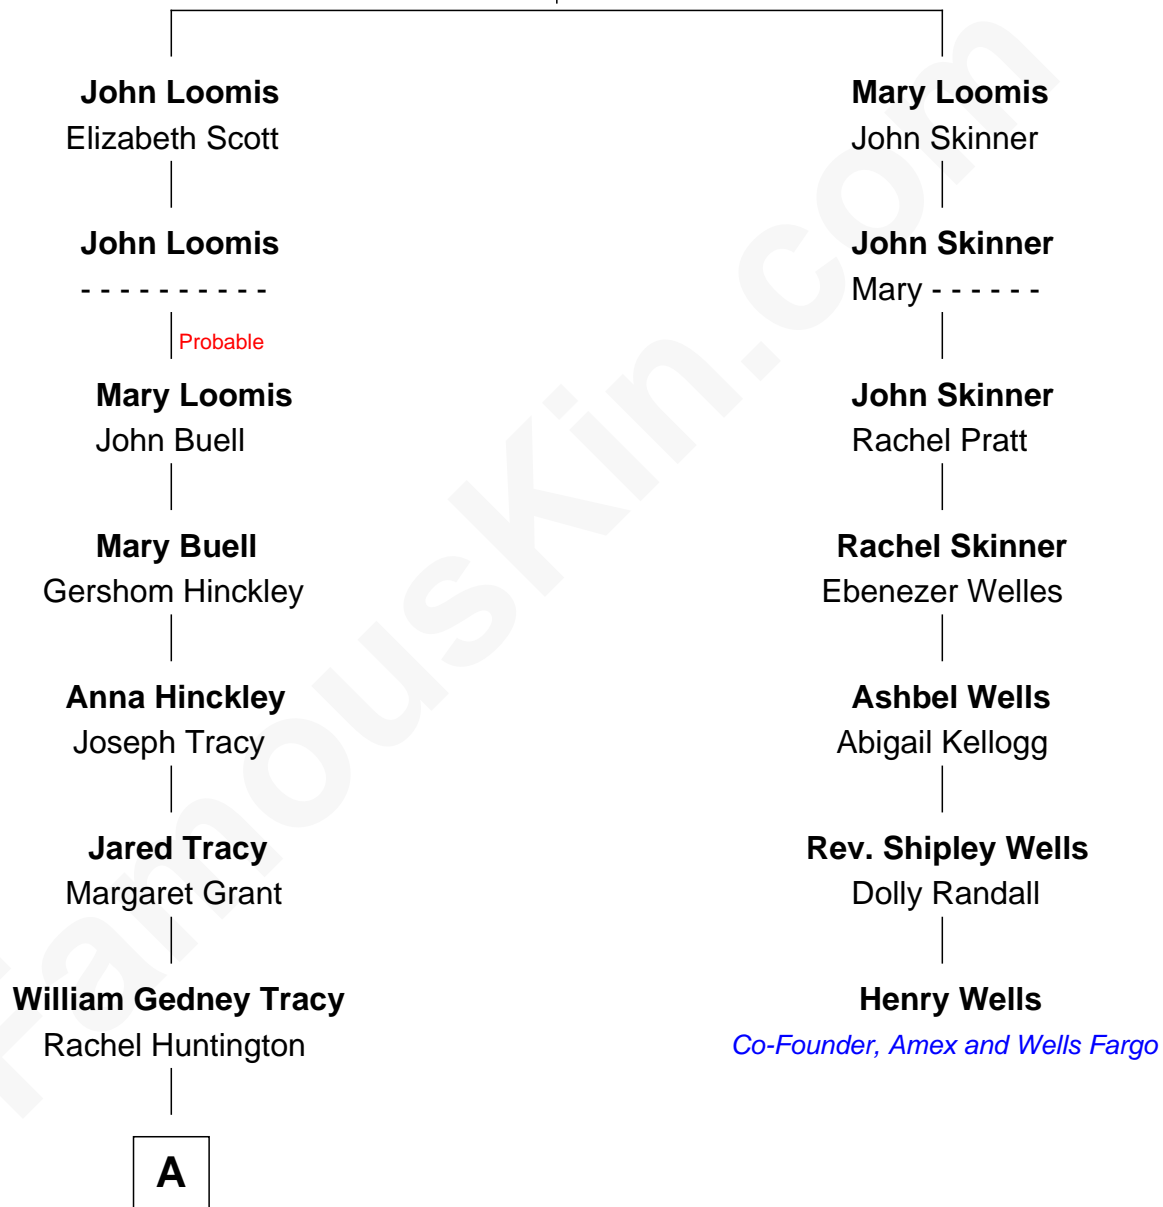

# FamousKin.com Relationship Chart of

**J.P. Morgan, Jr.**

*American Banker and Philanthropist*

6th cousin 3 times removed of

**Henry Wells**

*Co-Founder of American Express and Wells Fargo and Co.*

**Joseph Loomis**

Mary White

**A**

—  
**Charles F. Tracy**

Louisa Kirkland

—  
**Frances Louisa Tracy**

John Pierpont Morgan

—  
**J.P. Morgan, Jr.**

*American Banker and Philanthropist*