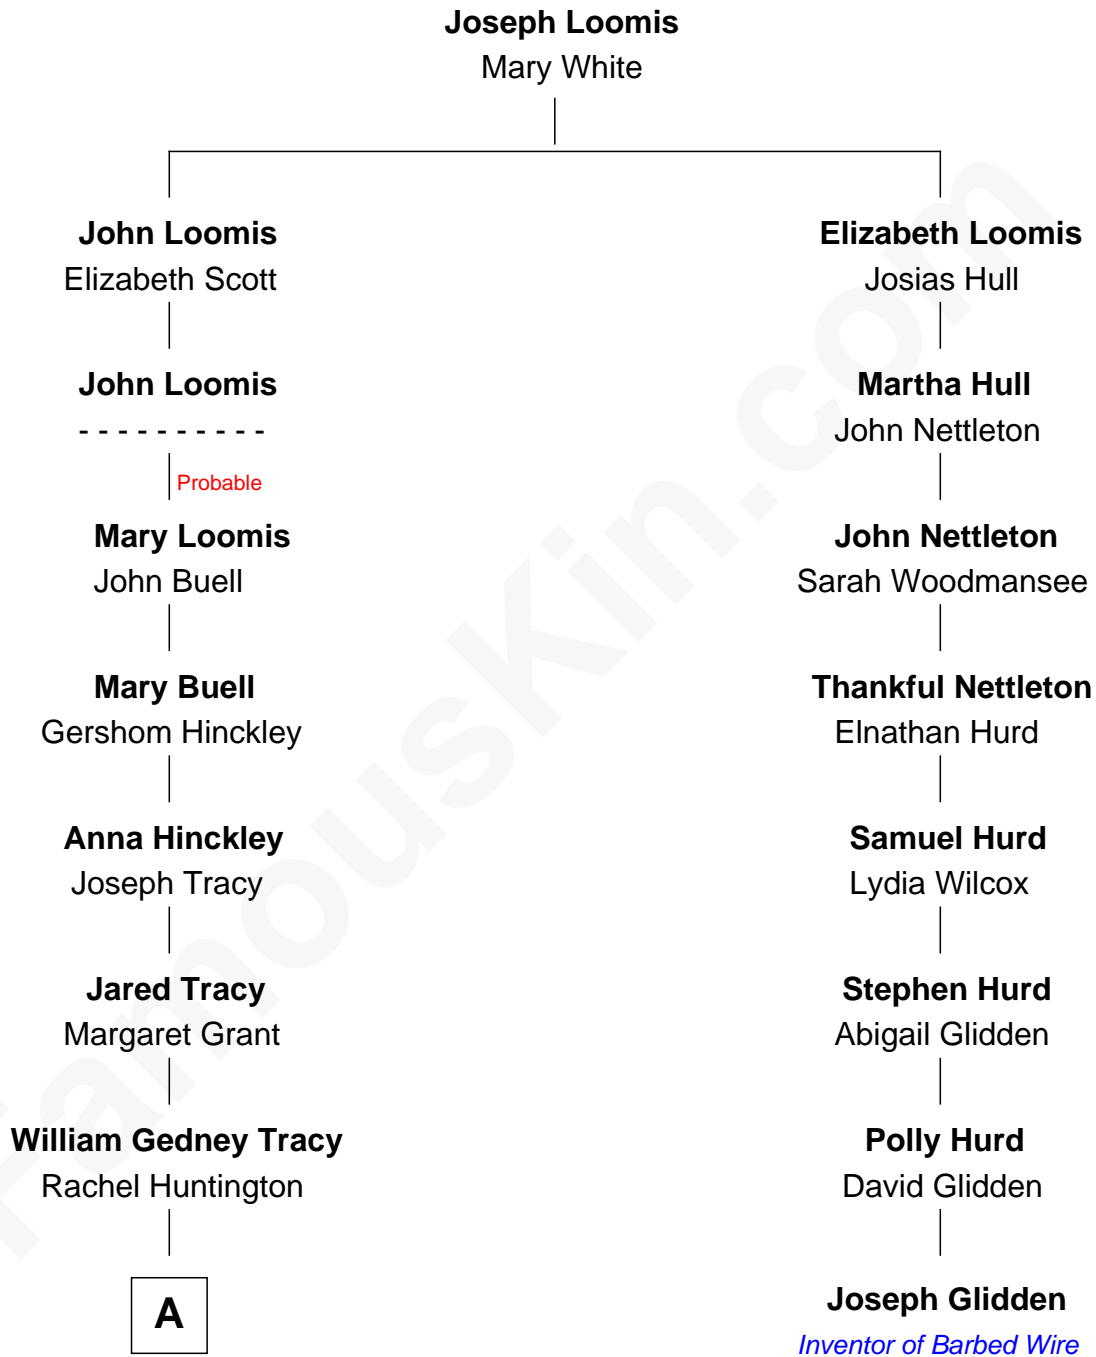

FamousKin.com Relationship Chart of

J.P. Morgan, Jr.

American Banker and Philanthropist

7th cousin 2 times removed of

Joseph Glidden

Inventor of Barbed Wire

A

—
Charles F. Tracy

Louisa Kirkland

—
Frances Louisa Tracy

John Pierpont Morgan

—
J.P. Morgan, Jr.

American Banker and Philanthropist

FamousKin.com