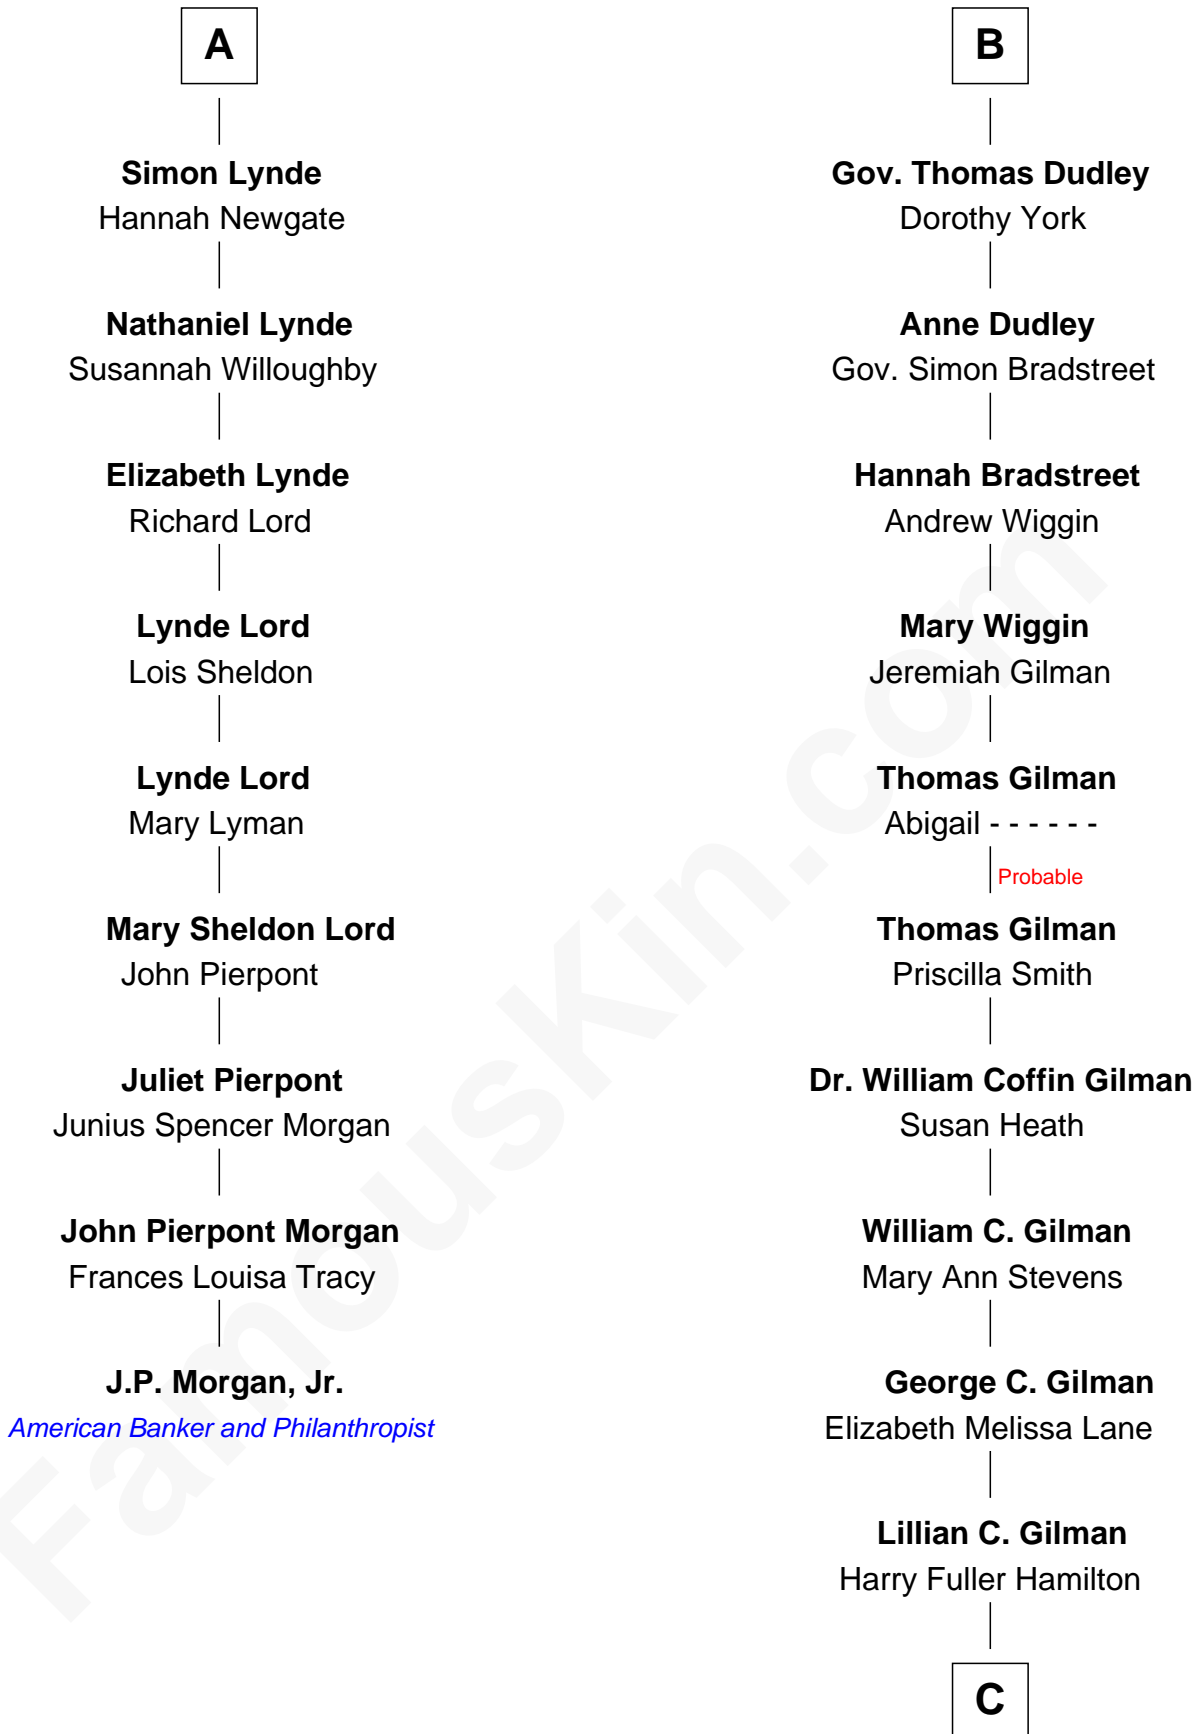

FamousKin.com Relationship Chart of

J.P. Morgan, Jr.

American Banker and Philanthropist

15th cousin 3 times removed of

George Hamilton

TV and Movie Actor

Sir Reynold Grey

*with wife
Joan Astley*

Margaret Grey

Sir William Bonville

William Bonville

Elizabeth Harington

William Bonville

Katherine Neville

Cecily Bonville

Thomas Grey

Cecily Grey

Sir John Sutton

Sir Henry Dudley

- - - - - Ashton

Probable

Roger Dudley

Susanna Thorne

B