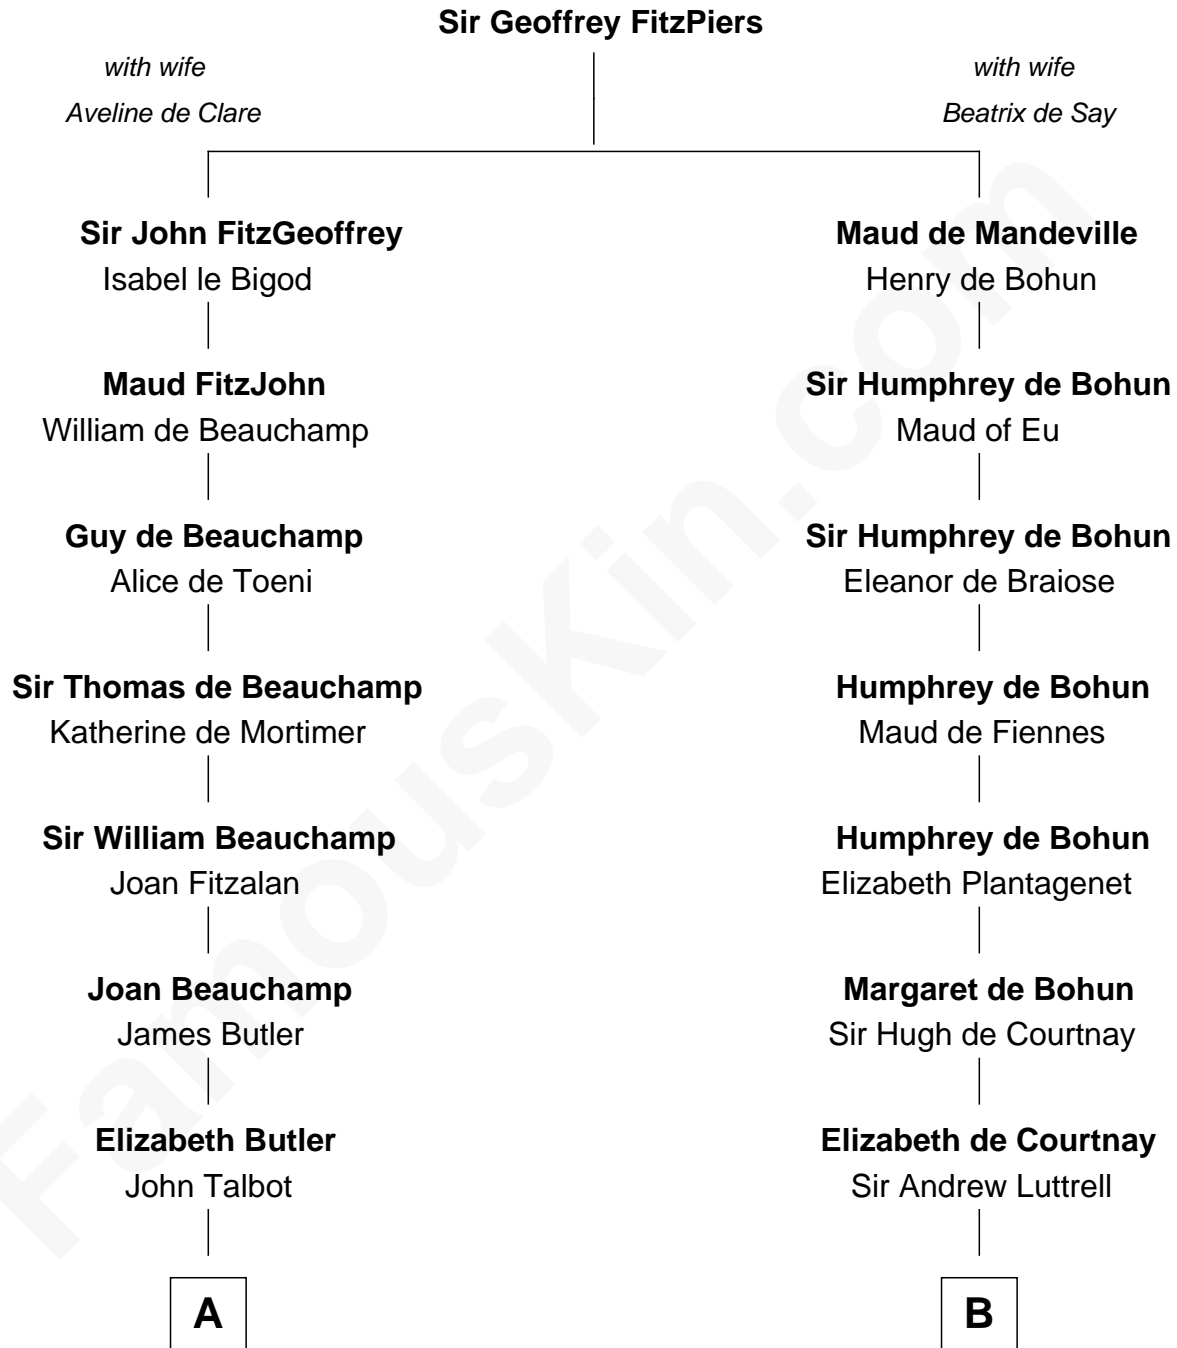

FamousKin.com Relationship Chart of

J.P. Morgan, Jr.

American Banker and Philanthropist

21st cousin of

Herman Melville

Author of Moby Dick

C

Jared Tracy
Margaret Grant

William Gedney Tracy
Rachel Huntington

Charles F. Tracy
Louisa Kirkland

Frances Louisa Tracy
John Pierpont Morgan

J.P. Morgan, Jr.
American Banker and Philanthropist

D

Rev. Daniel Greenleaf
Elizabeth Gookin