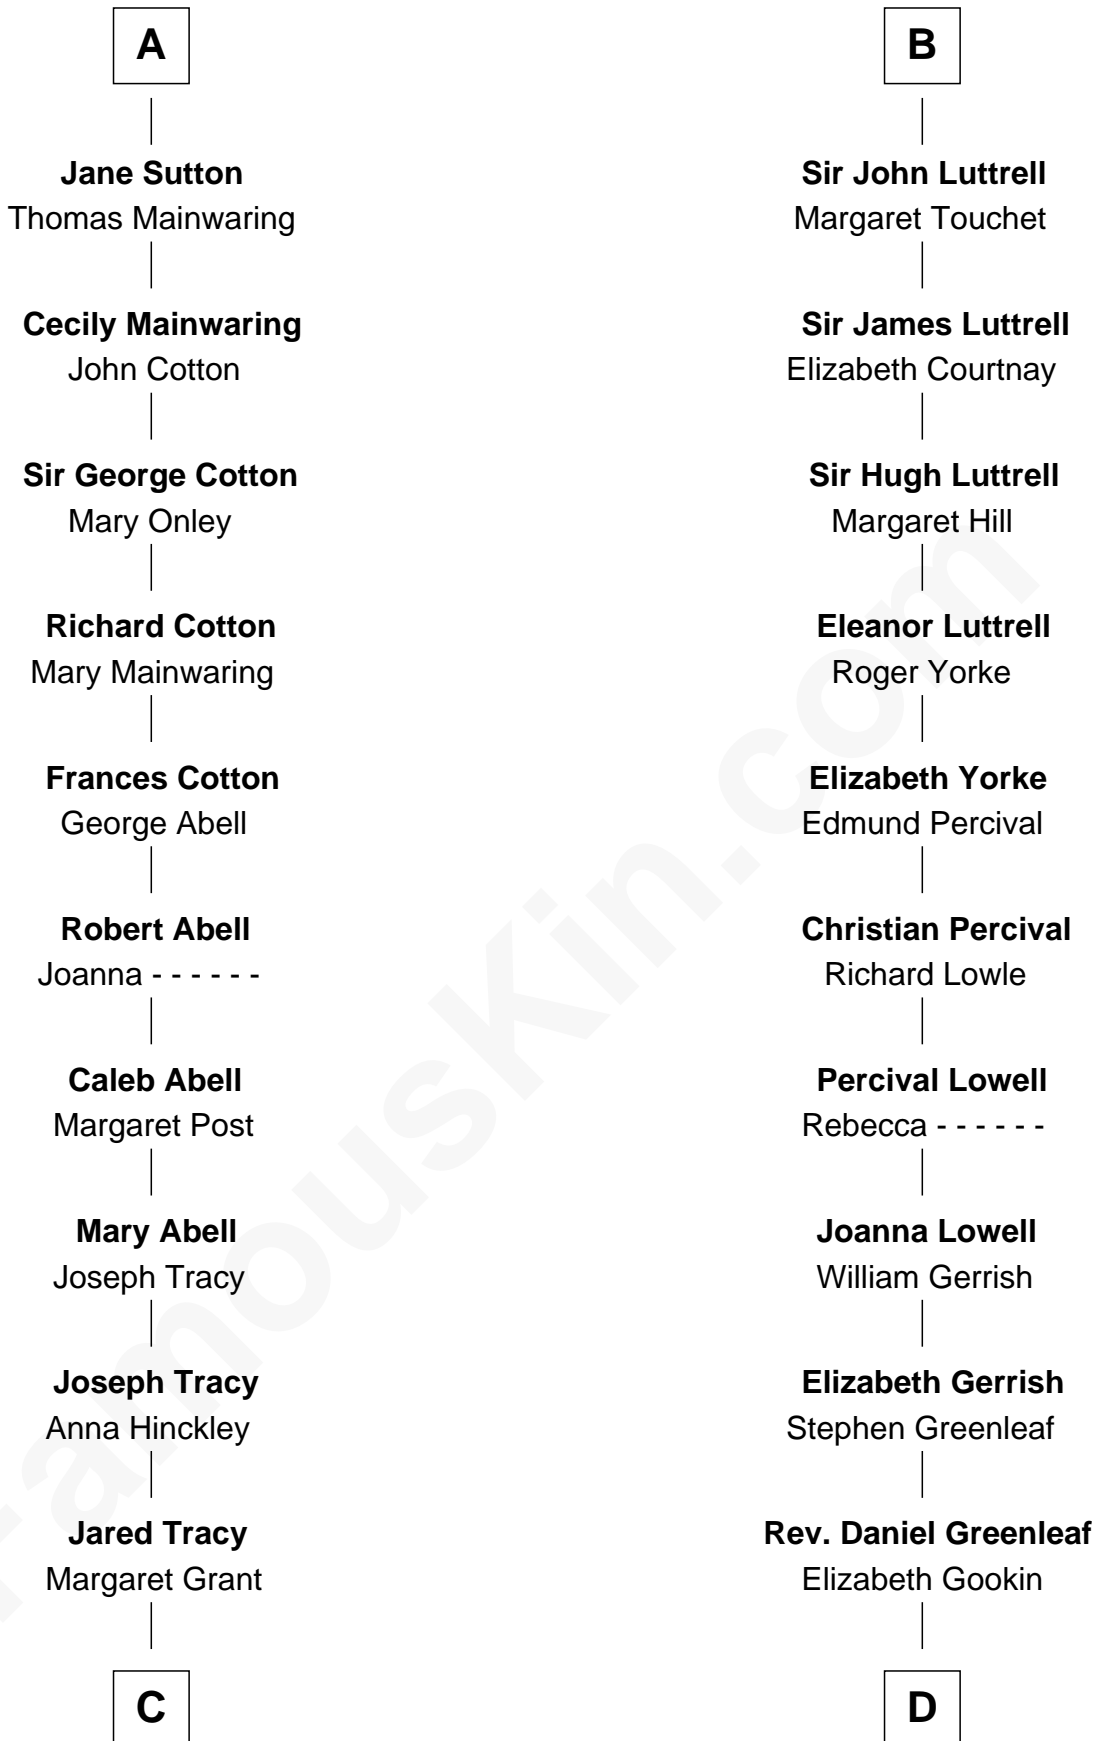

FamousKin.com

Relationship Chart of

J.P. Morgan, Jr.

American Banker and Philanthropist

20th cousin of

Herman Melville

Author of Moby Dick

Saher de Quincy
Margaret de Beaumont

C

William Gedney Tracy

Rachel Huntington

Charles F. Tracy

Louisa Kirkland

Frances Louisa Tracy

John Pierpont Morgan

J.P. Morgan, Jr.