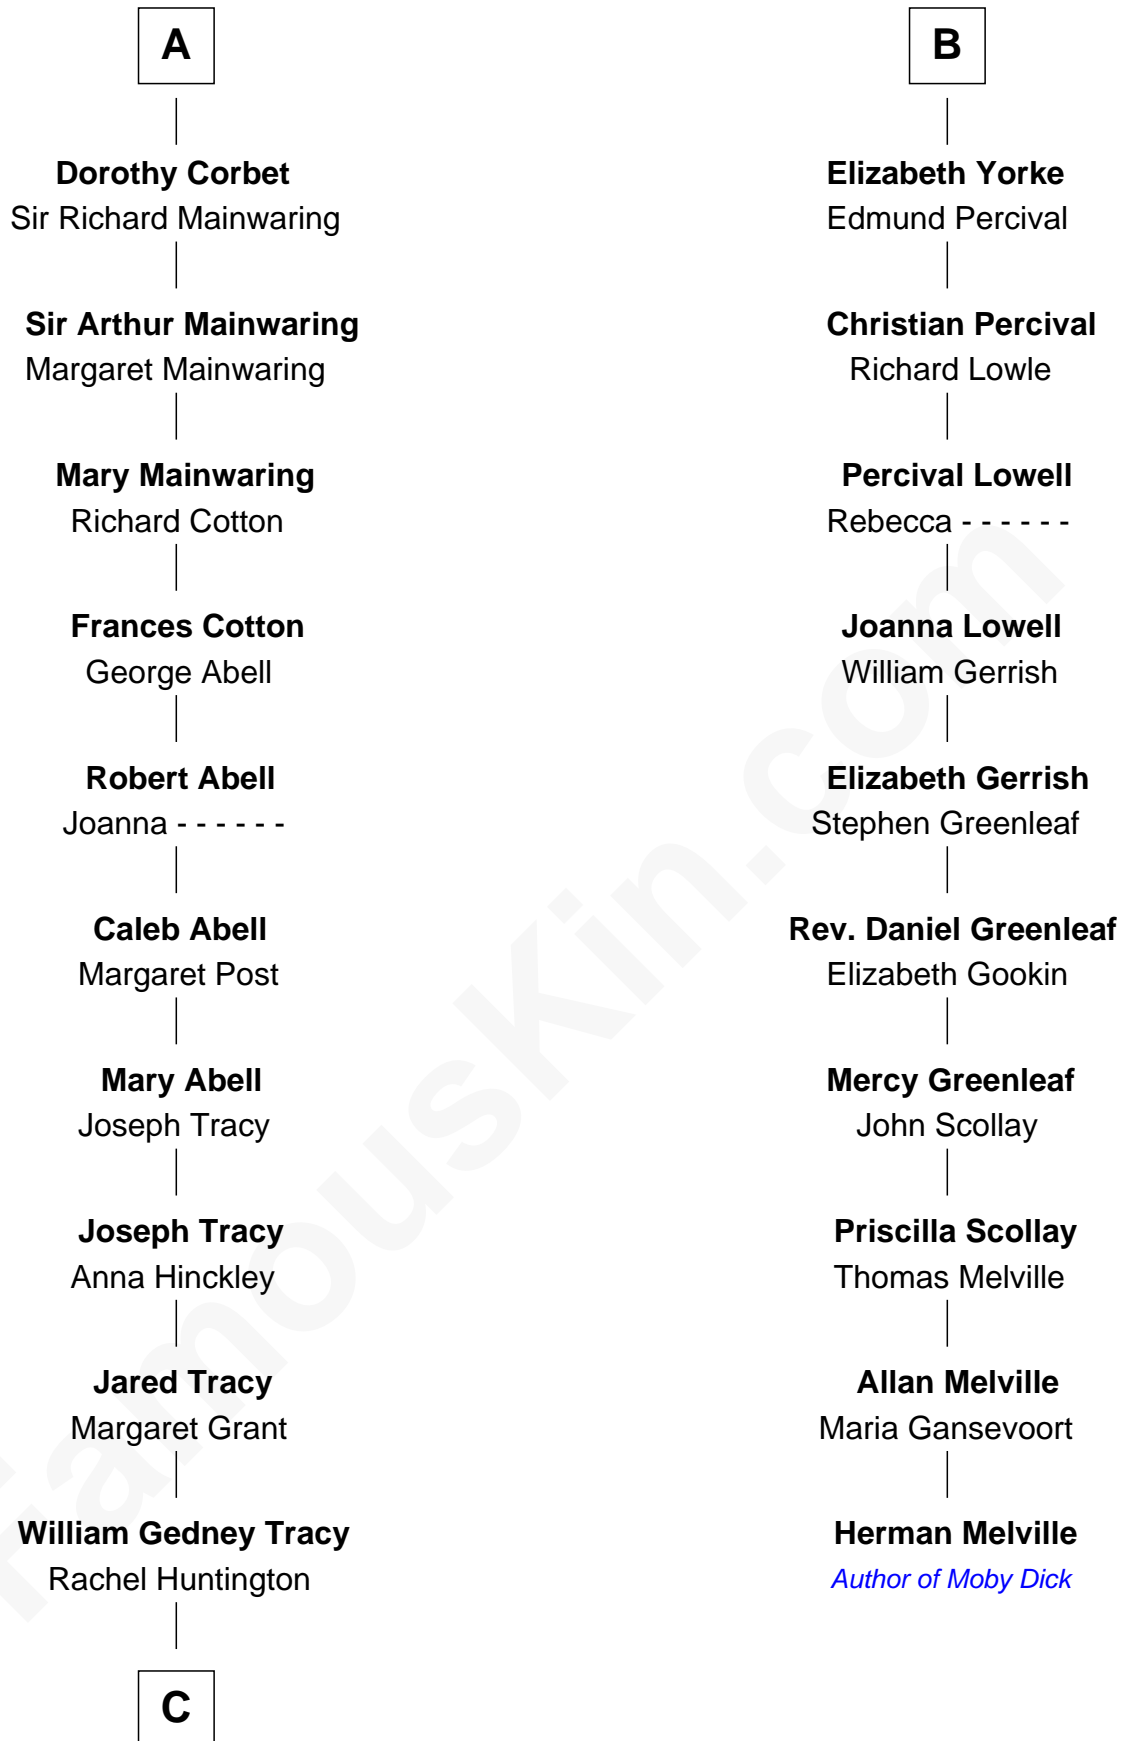

FamousKin.com Relationship Chart of

J.P. Morgan, Jr.

American Banker and Philanthropist

16th cousin 3 times removed of

Herman Melville

Author of Moby Dick

Humphrey de Bohun

Elizabeth Plantagenet

Eleanor de Bohun

Sir James le Boteler

James le Boteler

Elizabeth Darcy

James Butler

Anne de Welles

James Butler

Joan Beauchamp

Elizabeth Butler

John Talbot

Ann Talbot

Sir Henry Vernon

Elizabeth Vernon

Sir Robert Corbet

A

Margaret de Bohun

Elizabeth Courtnay

Sir Hugh Luttrell

Margaret Hill

Eleanor Luttrell

Roger Yorke

B

C

—
Charles F. Tracy