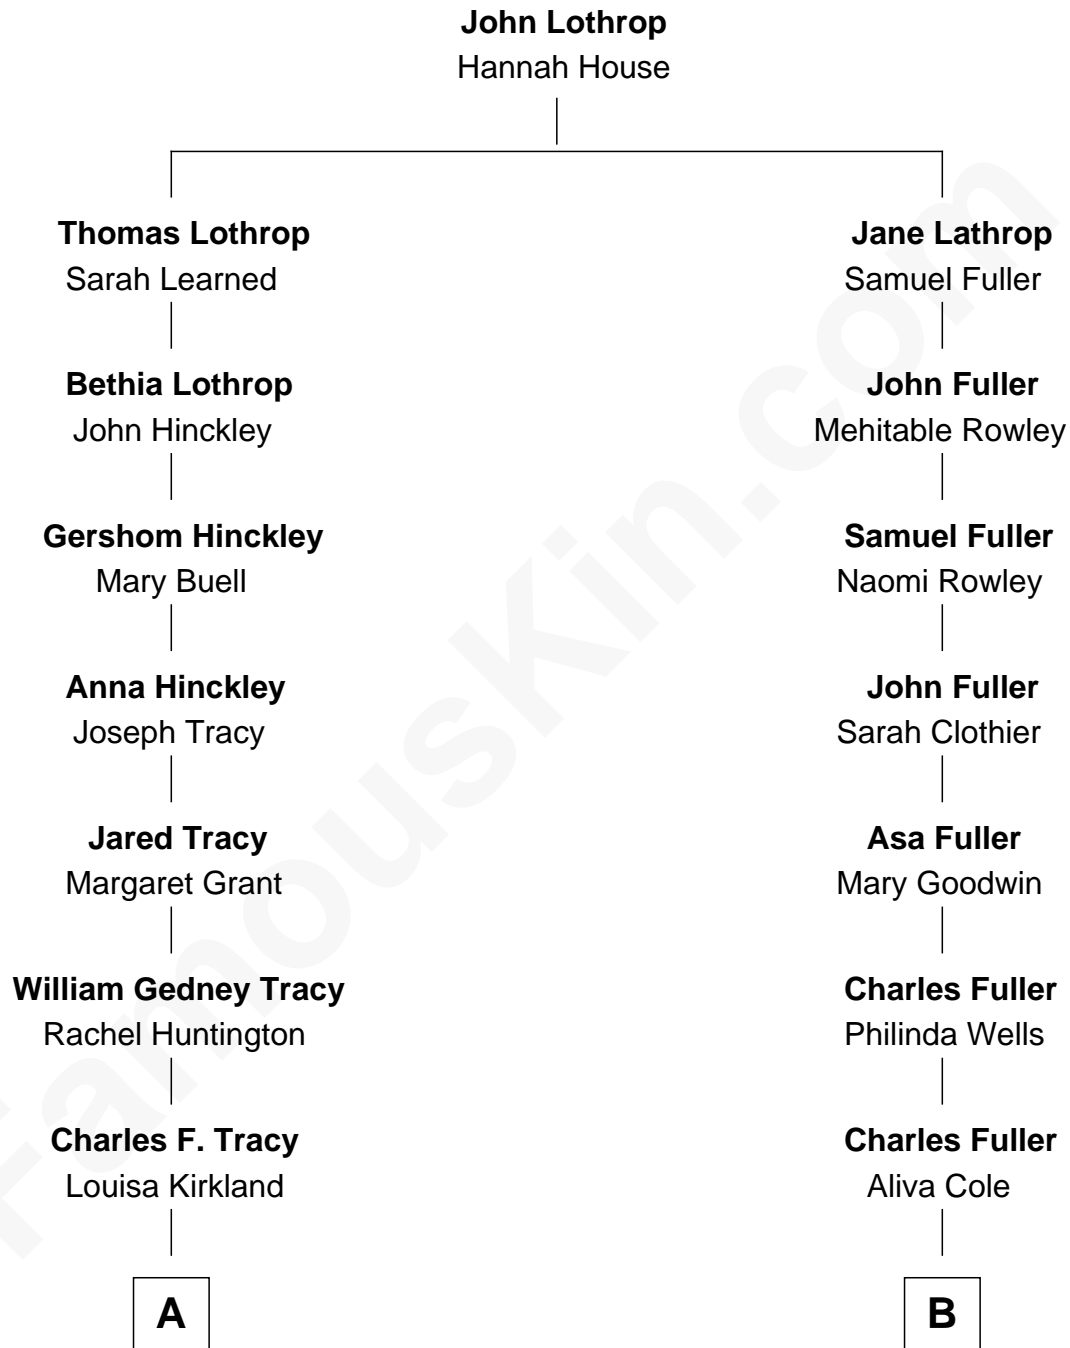

# FamousKin.com Relationship Chart of

**J.P. Morgan, Jr.**

*American Banker and Philanthropist*

8th cousin 2 times removed of

**Dick Clark**

*Radio and TV Host*

**A**

**Frances Louisa Tracy**

John Pierpont Morgan

**J.P. Morgan, Jr.**

*American Banker and Philanthropist*

**B**

**Jane Sophia Fuller**

George Barnard

**Charles Fuller Barnard**

Anna May Aldridge

**Julia Fuller Barnard**

Richard Augustus Clark

**Dick Clark**

*Radio and TV Host*