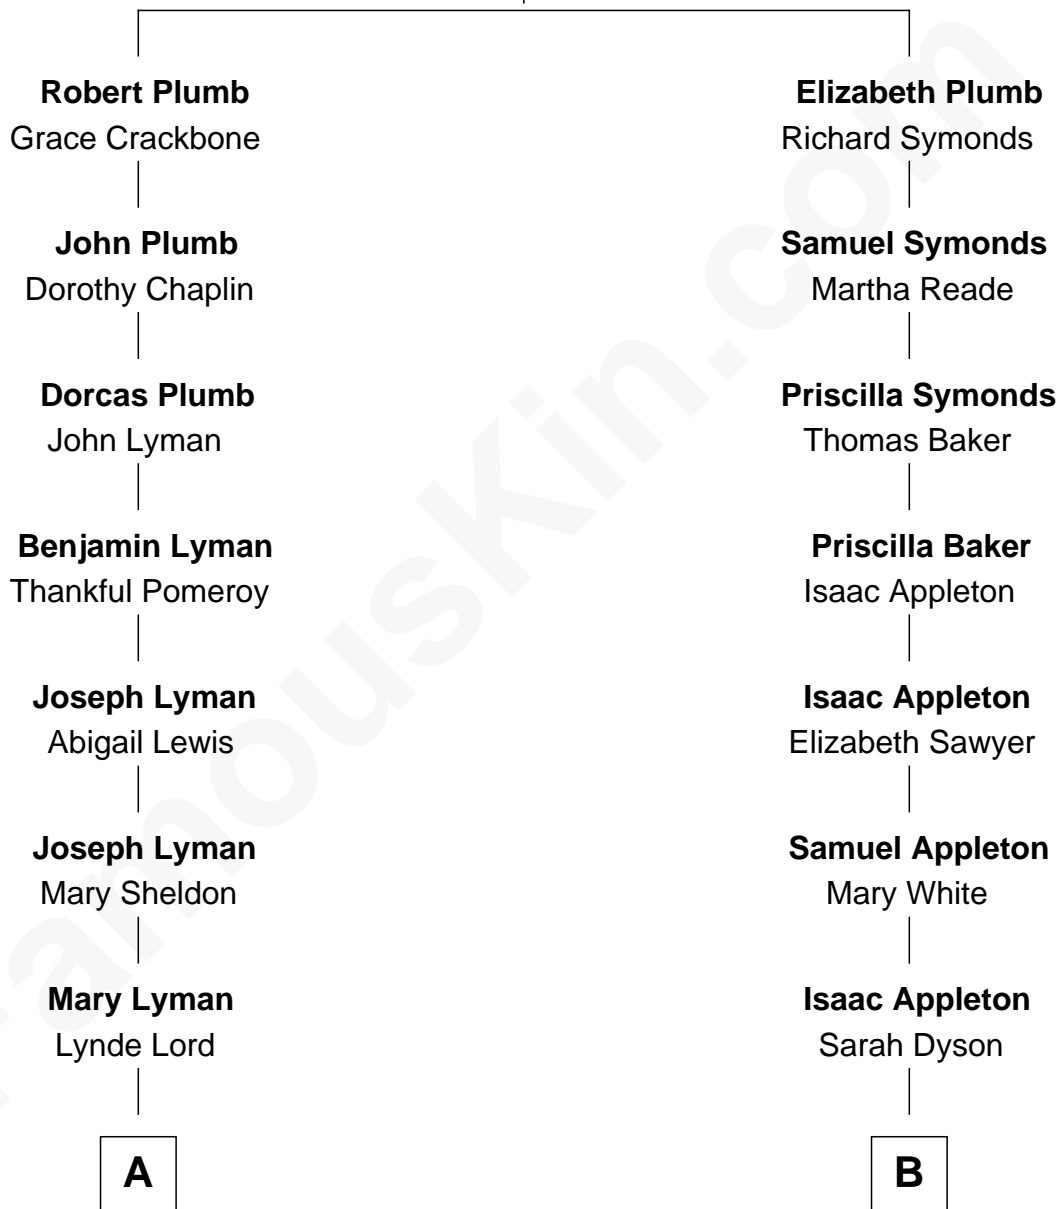

# FamousKin.com Relationship Chart of

**J.P. Morgan, Jr.**

*American Banker and Philanthropist*

**10th cousin 2 times removed of**

**James Spader**

*TV and Movie Actor*

**Robert Plumb**  
Elizabeth Purcas

**A**

**Mary Sheldon Lord**

John Pierpont

**Juliet Pierpont**

Junius Spencer Morgan

**John Pierpont Morgan**

Frances Louisa Tracy

**J.P. Morgan, Jr.**

*American Banker and Philanthropist*

**B**

**Julia Ann Appleton**

Francis Augustine Randall

**Julia M. Randall**

William E. Fraser

**Edward Abbott Fraser**

Myrtle H. Brown

**James Randall Fraser**